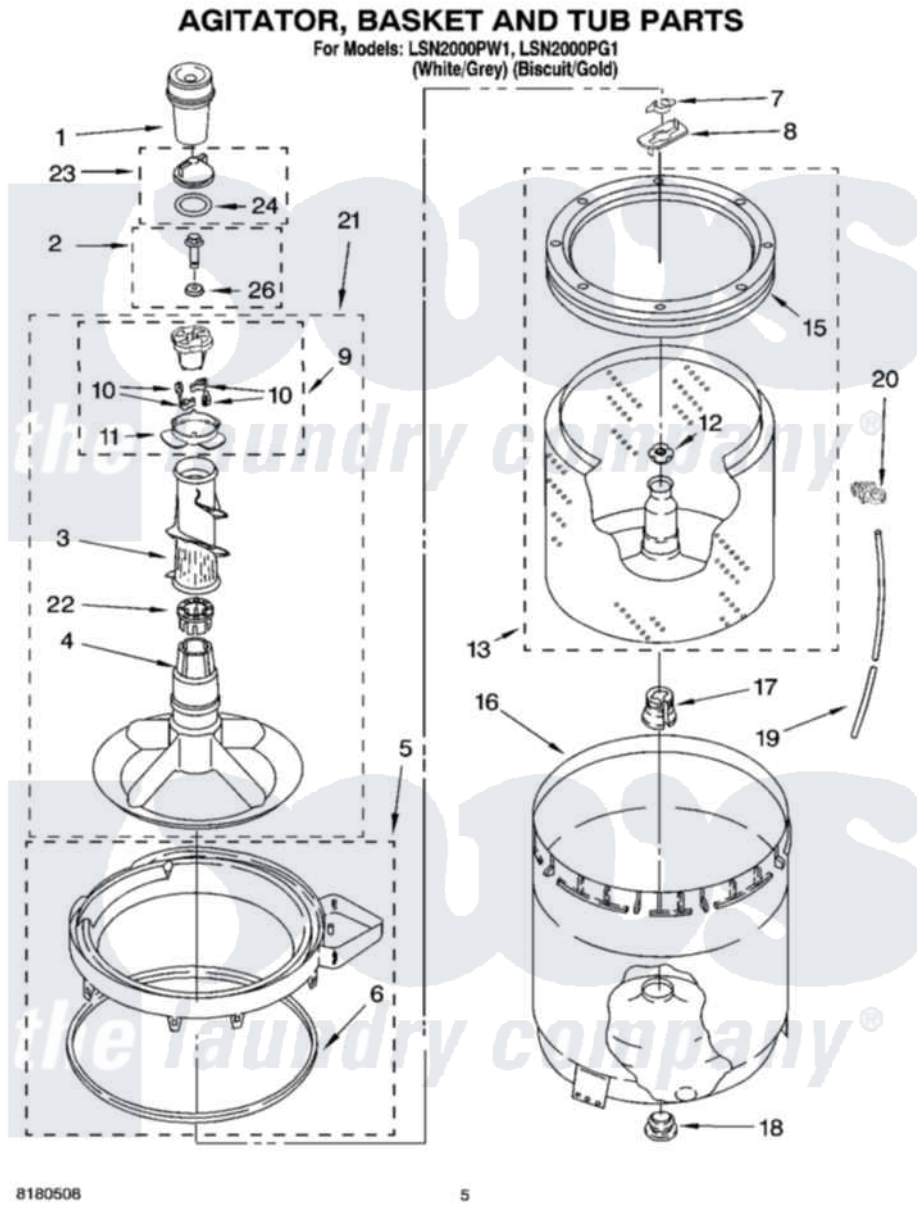

# Whirlpool LSN2000PW1 03 - AGITATOR, BASKET AND TUB PARTS

Whirlpool [Residential Whirlpool LSN2000PW1 Washer Parts](#) Parts Diagram 03 - AGITATOR, BASKET AND TUB PARTS

[Click on the part number to view part](#)

Item	Original Part Number	Replaced By	Status	Part Description
1	<a href="#">63580</a>			Dispenser, Fabric Softener
2	<a href="#">358237</a>			Screw And Washer
3	<a href="#">3363003</a>			Mover, Clothes
4	<a href="#">3951632</a>			Agitator
5	8528150	<a href="#">W10445870</a>		Ring-Tub
6	<a href="#">3976308</a>			Gasket, Tub Ring
7	<a href="#">3354845</a>			Clip, Agitator
8	3355921	<a href="#">8543666</a>		Washer, Agitator
9	3951682	<a href="#">285809</a>		Cam-Agitator
10	3366877	<a href="#">80040</a>		Dog-Agitator
11	<a href="#">3952374</a>			Bearing, Driven Cam
12	<a href="#">21366</a>			Nut, Spanner
13	8526016	<a href="#">W10389328</a>		Clothes Container, Assembly
15	8519788	<a href="#">387240</a>		Ring, Balance
16	<a href="#">63849</a>			Strain Relief, Power Cord
17	<a href="#">389140</a>			Tub Block, Basket Drive

18	<a href="#">383727</a>		Gasket, Centerpodt
19	3347780	<a href="#">353244</a>	Hose, Pressure Switch
20	<a href="#">2219077</a>		Clip, Pressure Switch Hose
21	<a href="#">3951744</a>		Agitator Assembly
22	<a href="#">3951608</a>		Spacer, Thrust
23	3354733	<a href="#">W10074580</a>	Cap, Barrier
24	3348855	<a href="#">W10072840</a>	Fabric Softener
26	<a href="#">3949550</a>		Washer