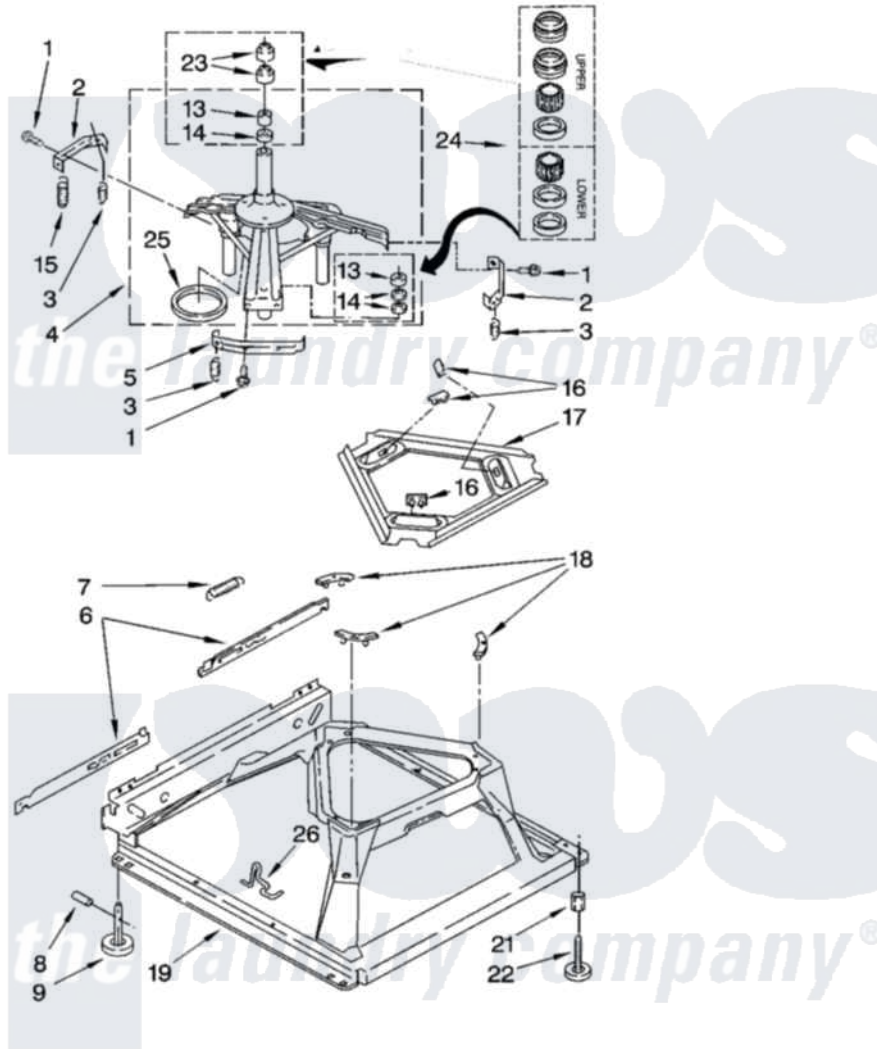

Whirlpool LSN2000PW1 05 - MACHINE BASE PARTS

MACHINE BASE PARTS

For Models: LSN2000PW1, LSN2000PG1
(White/Grey) (Biscuit/Gold)

8

6180508

Whirlpool Residential Whirlpool LSN2000PW1 Washer Parts Parts Diagram 05 - MACHINE BASE PARTS
Click on the part number to view part

Item	Original Part Number	Replaced By	Status	Part Description
1	3400076			Screw, Bracket Mounting
2	64067			Bracket, Spring Outer
3	63907			Spring, Suspension
4	3362087	280184		Support
5	64065			Bracket, Spring Outer
6	63466			Link, Leveling Mechanism
7	62597	8316845		Spring
8	62837			Pin, Knurled
9	62596	285244		Feet-Leveling
13	3347047	8546455		Bearing, Centerpost
14	357409	359449		Seal, Agitator Shaft
15	8318050	285901		Spring
16	62568	285219		Pad
17	3946509			Plate, Suspension
18	3363660	285744		Pad
19	3946512	285771		Base

21	3359452		Nut, Lock
22	389102	W10001130	Foot, Leveling
23	356934	8577376	Seal, Centerpost
24	285203		Centerpost Bearing Kit
25	63134		Ring, Sound Deadening
26	63806	W10145155	Retainer, Suspension Spring