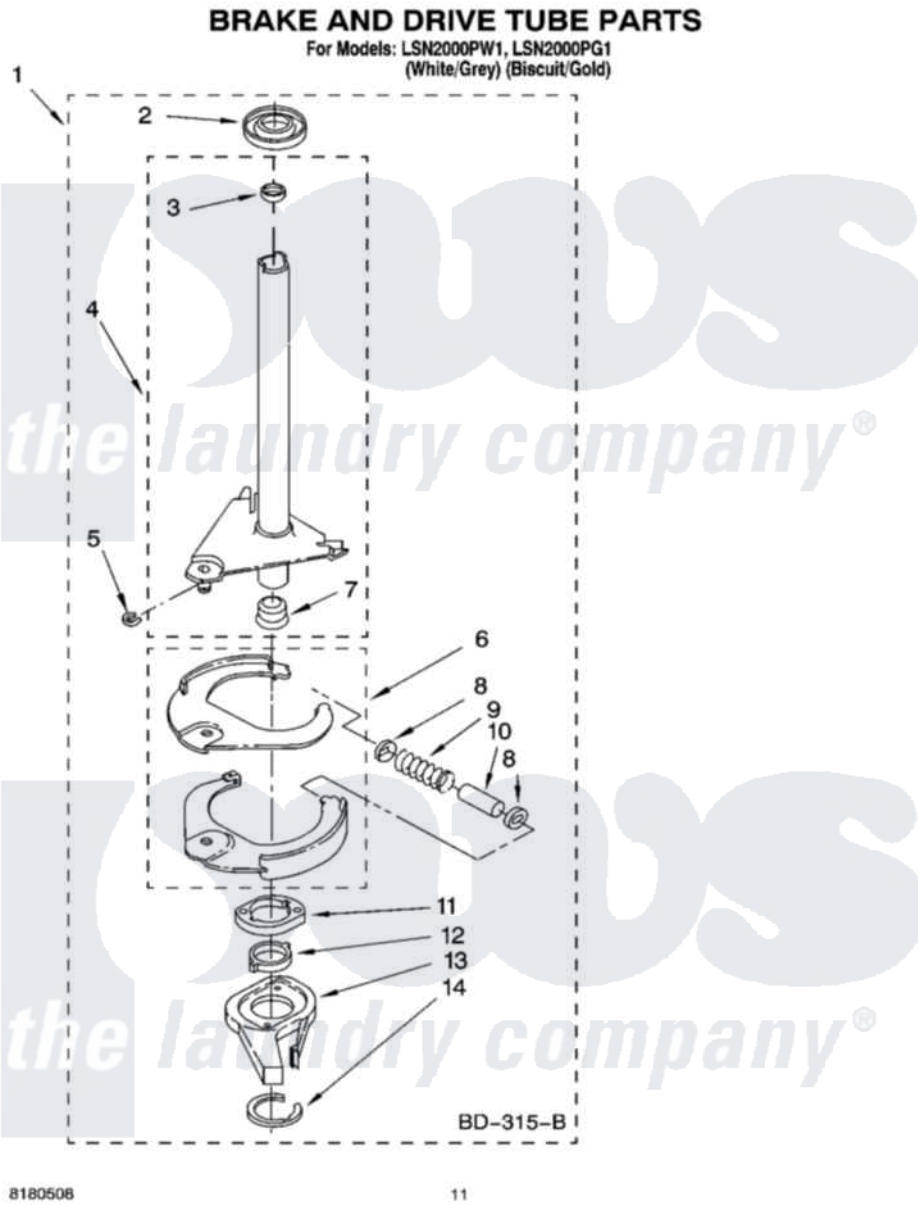

Whirlpool LSN2000PW1 07 - BRAKE AND DRIVE TUBE PARTS

Whirlpool Residential Whirlpool LSN2000PW1 Washer Parts Parts Diagram 07 - BRAKE AND DRIVE TUBE PARTS
Click on the part number to view part

Item	Original Part Number	Replaced By	Status	Part Description
1	388952	285792		Basketdrive
2	62658			Ring, Thrust
3	356427			Seal, Spin Pinion
4	64027	64208		Tube-Spin
5	64035	W10083190		Ring, Retaining
6	64232	285438		Shoe-Brake
7	62703	8546462		"T" Bearing, Spin Tube
8	3353956	285658		Sleeve
9	387806		Not Available	Spring, Brake
10	3355360	285658		Sleeve
11	661516	8546461		Cam, Brake Release
12	63022			Sleeve, Cam
13	64194	285790		Lining
14	90368	W10083200		Ring, Retaining
"	N/A		Not Available	FOLLOWING PARTS NOT ILLUSTRATED
"	285208			Lubricant