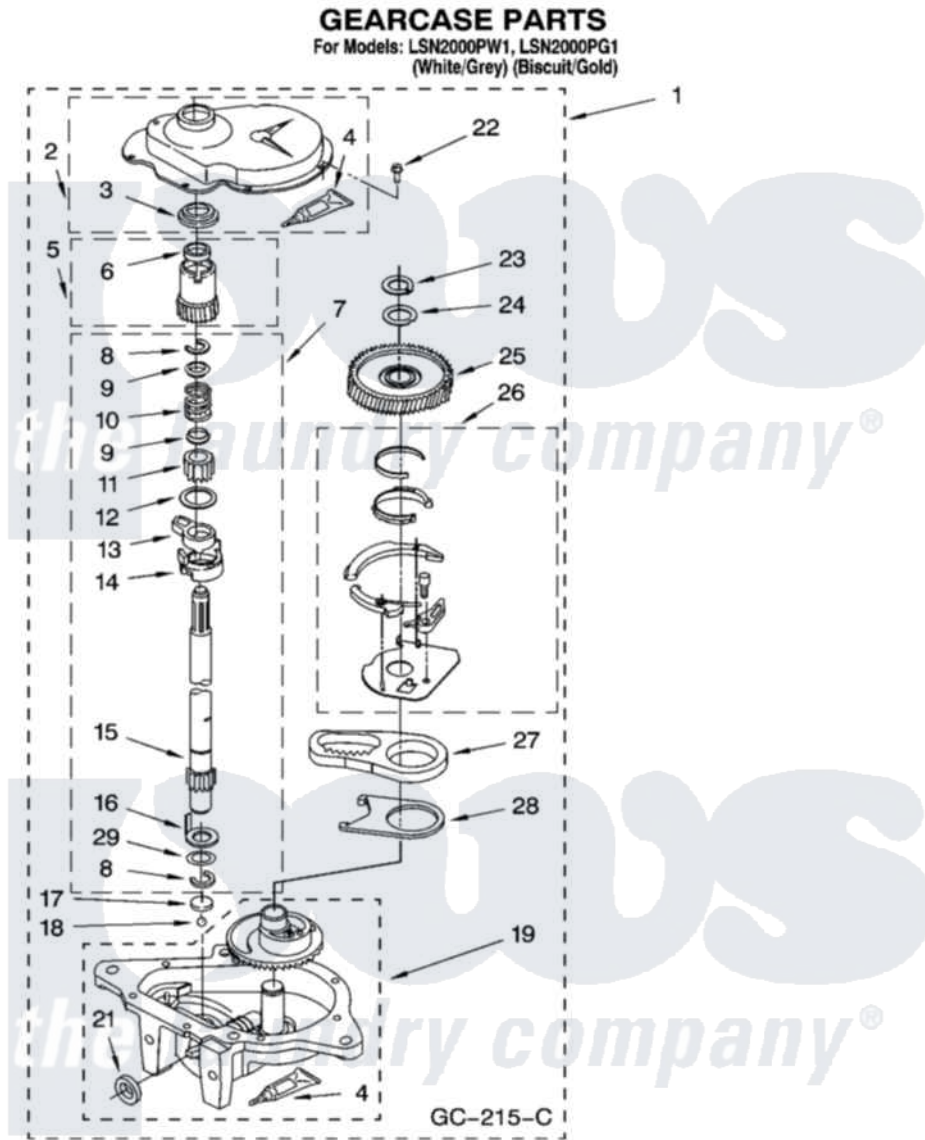

# Whirlpool LSN2000PW1 08 - GEARCASE PARTS

12

6180508

Whirlpool [Residential Whirlpool LSN2000PW1 Washer Parts](#) Parts Diagram 08 - GEARCASE PARTS  
Click on the part number to view part

Item	Original Part Number	Replaced By	Status	Part Description
1	3360630	<a href="#">3360629</a>		Gearcase
2	<a href="#">285202</a>			Cover, Gearcase
3	<a href="#">3349985</a>			Seal, Gearcase Cover
4	<a href="#">285195</a>			Sealer Sealer, Gasket
5	63320	<a href="#">285362</a>		Gear and Pinion
6	<a href="#">356427</a>			Seal, Spin Pinion
7	<a href="#">389387</a>			Shaft, Agitator
8	90369		Not Available	Ring, Retaining (2)
9	<a href="#">62677</a>			Retainer, Spring
10	<a href="#">62676</a>			Spring, Agitator
11	63273	<a href="#">285509</a>		Shaft, Agitator
12	<a href="#">62619</a>			Washer, Agitator Gear
13	62580	<a href="#">285206</a>		Cam-Agitator
14	62581	<a href="#">285206</a>		Cam-Agitator
15	<a href="#">285509</a>			Shaft, Agitator
16	<a href="#">62618</a>			Washer, Cam Thrust

17	16018	<a href="#">285205</a>	Bearing
18	85529	<a href="#">285205</a>	Bearing
19	389230	<a href="#">285515</a>	Gearcase
21	<a href="#">285352</a>		Seal Kit, Thrust Plug
22	<a href="#">3351614</a>		Screw, Gearcase Cover Mounting
23	3362552	<a href="#">285765</a>	Ring-Retr
24	285735	<a href="#">285766</a>	Washer Kit, Thrust
25	62570	<a href="#">285362</a>	Gear and Pinon
26	388253	<a href="#">999516</a>	Shelf-Glas
27	3349296	<a href="#">8546456</a>	Rack, Connecting
28	<a href="#">62621</a>		Actuator, Shift
29	<a href="#">388815</a>		Washer, Intermediate 1 3976263 Miscellaneous Parts Bag 2 3976300 Washer, Inlet Hose 3 3366913 Clamp, Hose