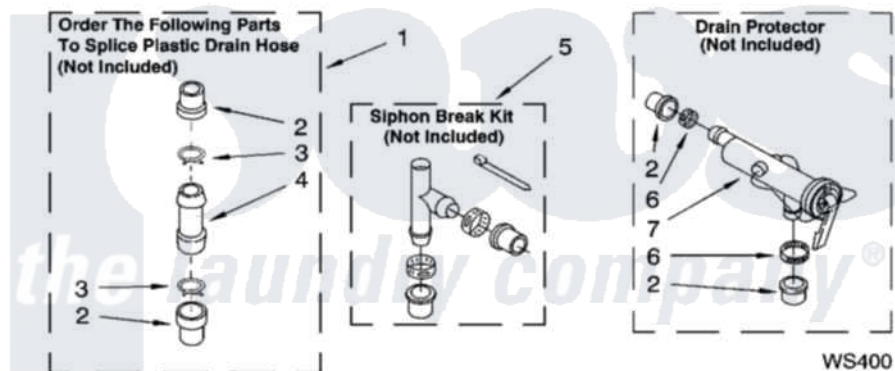

Whirlpool LSN2000PW1 09 - WATER SYSTEM PARTS, MISCELLANEOUS PARTS, OPTIONAL PARTS (NOT INCLUDED)

WATER SYSTEM PARTS

For Models: LSN2000PW1, LSN2000PG1
(White/Grey) (Biscuit/Gold)

8180508

13

Whirlpool [Residential Whirlpool LSN2000PW1 Washer Parts](#) Parts Diagram 09 - WATER SYSTEM PARTS, MISCELLANEOUS PARTS, OPTIONAL PARTS (NOT INCLUDED)

[Click on the part number to view part](#)

Item	Original Part Number	Replaced By	Status	Part Description
1	285442			Water System Parts
2	285321			Water System Parts
3	370447	285655		Clamp, Hose
4	16272			Connector, Straight
5	285320			Water System Parts
6	65349	285655		Clamp, Hose
7	367031			Water System Parts
1	3976263	285654		Parts-Misc
2	3976300	16123		Washer Inlet-Hose Miscellaneous Parts Must be Ordered Separately.
3	3366912	356138		Clamp, Hose
4	3359452			Nut, Lock
5	389102	W10001130		Foot, Leveling
6	3366913	3357331		Clamp, Drain