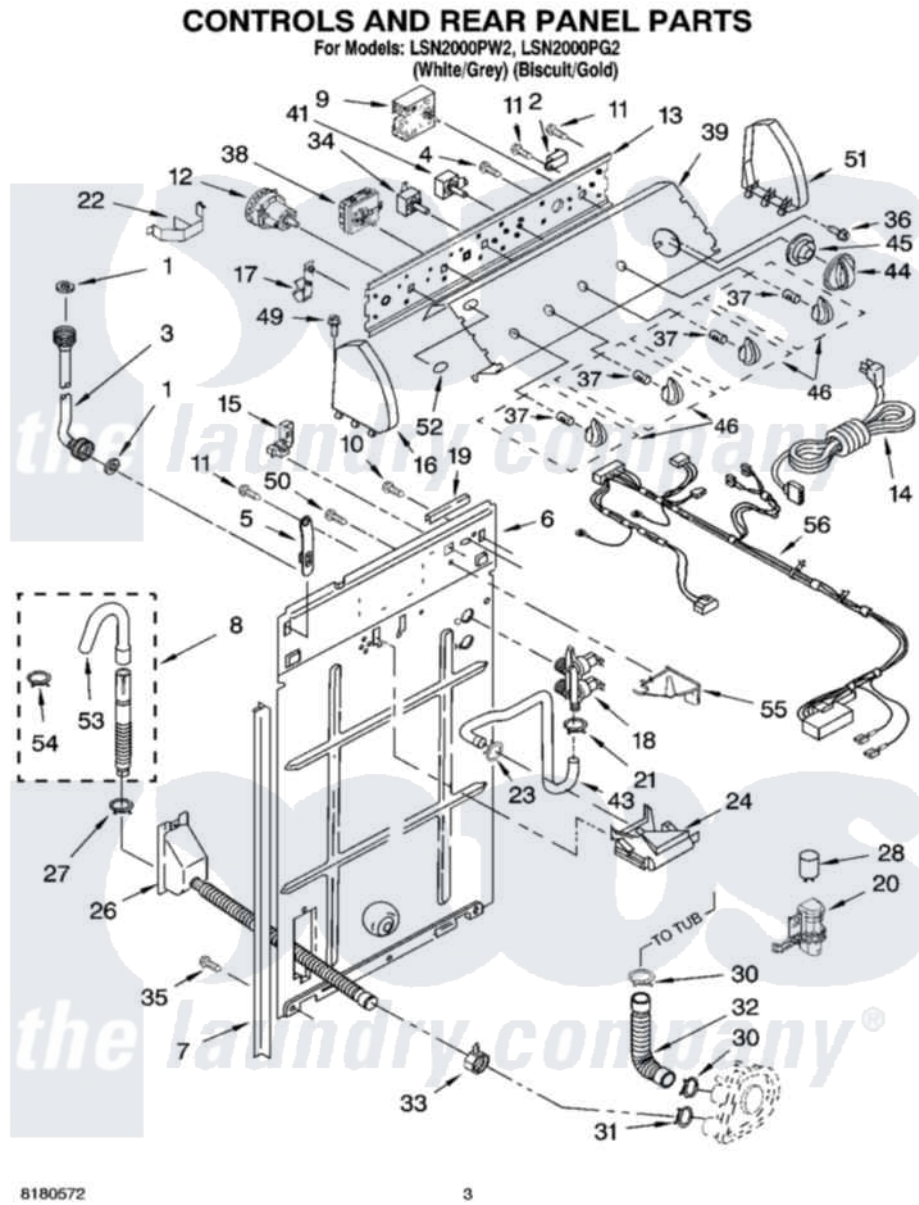

Whirlpool LSN2000PW2 02 - CONTROLS AND REAR PANEL PARTS

8180572

3

Whirlpool [Residential Whirlpool LSN2000PW2 Washer Parts](#) Parts Diagram 02 - CONTROLS AND REAR PANEL PARTS
Click on the part number to view part

Item	Original Part Number	Replaced By	Status	Part Description
1	3976300	16123		Washer Inlet-Hose Miscellaneous Parts Must be Ordered Separately.
2	694419			Mini-Buzzer
3	3949374	89503		Hose-Inlet
"	3949375	89503		Hose-Inlet
4	3400073			Screw, Ground
5	8318255	8568314		Strap, Console
6	3357978			Panel, Rear
7	62747			Pad, Rear Panel
8	3951609	285664		Hose
"	661577	285666		Hose
"	3357090	285702		Hose
9	8541270			Timer, Control
10	3351614			Screw, Gearcase Cover Mounting
11	90767			Screw, 8A X 3/8 HeX Washer Head Tapping