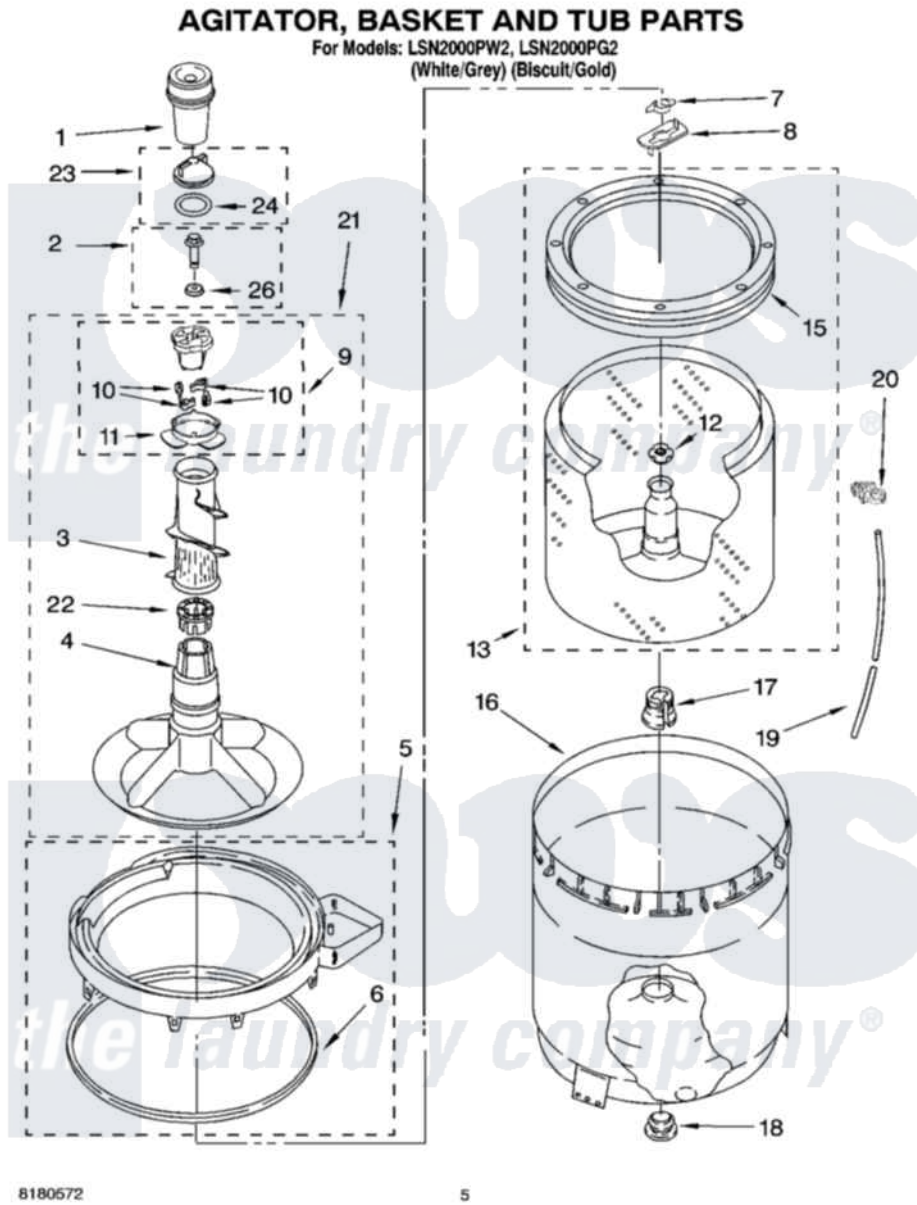

Whirlpool LSN2000PW2 03 - AGITATOR, BASKET AND TUB PARTS

Whirlpool [Residential Whirlpool LSN2000PW2 Washer Parts](#) Parts Diagram 03 - AGITATOR, BASKET AND TUB PARTS

[Click on the part number to view part](#)

Item	Original Part Number	Replaced By	Status	Part Description
1	63580			Dispenser, Fabric Softener
2	358237			Screw And Washer
3	3363003			Mover, Clothes
4	3951632			Agitator
5	8528150	W10445870		Ring-Tub
6	3976308			Gasket, Tub Ring
7	3354845			Clip, Agitator
8	3355921	8543666		Washer, Agitator
9	3951682	285809		Cam-Agitator
10	3366877	80040		Dog-Agitator
11	3952374			Bearing, Driven Cam
12	21366			Nut, Spanner
13	8526016	W10389328		Clothes Container, Assembly
15	8519788	387240		Ring, Balance
16	63849			Strain Relief, Power Cord
17	389140			Tub Block, Basket Drive

18	383727		Gasket, Centerpodt
19	3347780	353244	Hose, Pressure Switch
20	2219077		Clip, Pressure Switch Hose
21	3951744		Agitator Assembly
22	3951608		Spacer, Thrust
23	3354733	W10074580	Cap, Barrier
24	3348855	W10072840	Fabric Softener
26	3949550		Washer