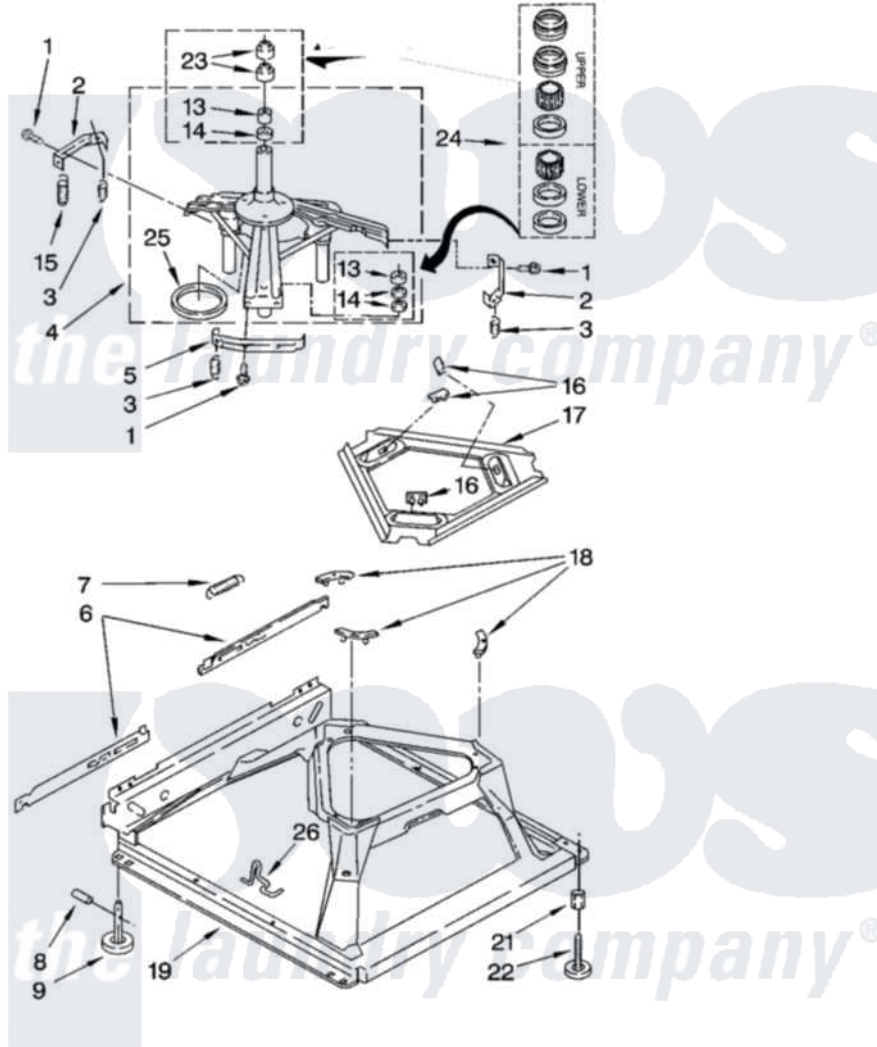

Whirlpool LSN2000PW2 05 - MACHINE BASE PARTS

MACHINE BASE PARTS

For Models: LSN2000PW2, LSN2000PG2
(White/Grey) (Biscuit/Gold)

8

8180572

Whirlpool Residential Whirlpool LSN2000PW2 Washer Parts Parts Diagram 05 - MACHINE BASE PARTS
Click on the part number to view part

Item	Original Part Number	Replaced By	Status	Part Description
1	3400076			Screw, Bracket Mounting
2	64067			Bracket, Spring Outer
3	63907			Spring, Suspension
4	3362087	280184		Support
5	64065			Bracket, Spring Outer
6	63466			Link, Leveling Mechanism
7	62597	8316845		Spring
8	62837			Pin, Knurled
9	62596	285244		Feet-Leveling
13	3347047	8546455		Bearing, Centerpost
14	357409	359449		Seal, Agitator Shaft
15	8318050	285901		Spring
16	62568	285219		Pad
17	3946509			Plate, Suspension
18	3363660	285744		Pad
19	3946512	285771		Base

21	3359452		Nut, Lock
22	389102	W10001130	Foot, Leveling
23	356934	8577376	Seal, Centerpost
24	285203		Centerpost Bearing Kit
25	63134		Ring, Sound Deadening
26	63806	W10145155	Retainer, Suspension Spring