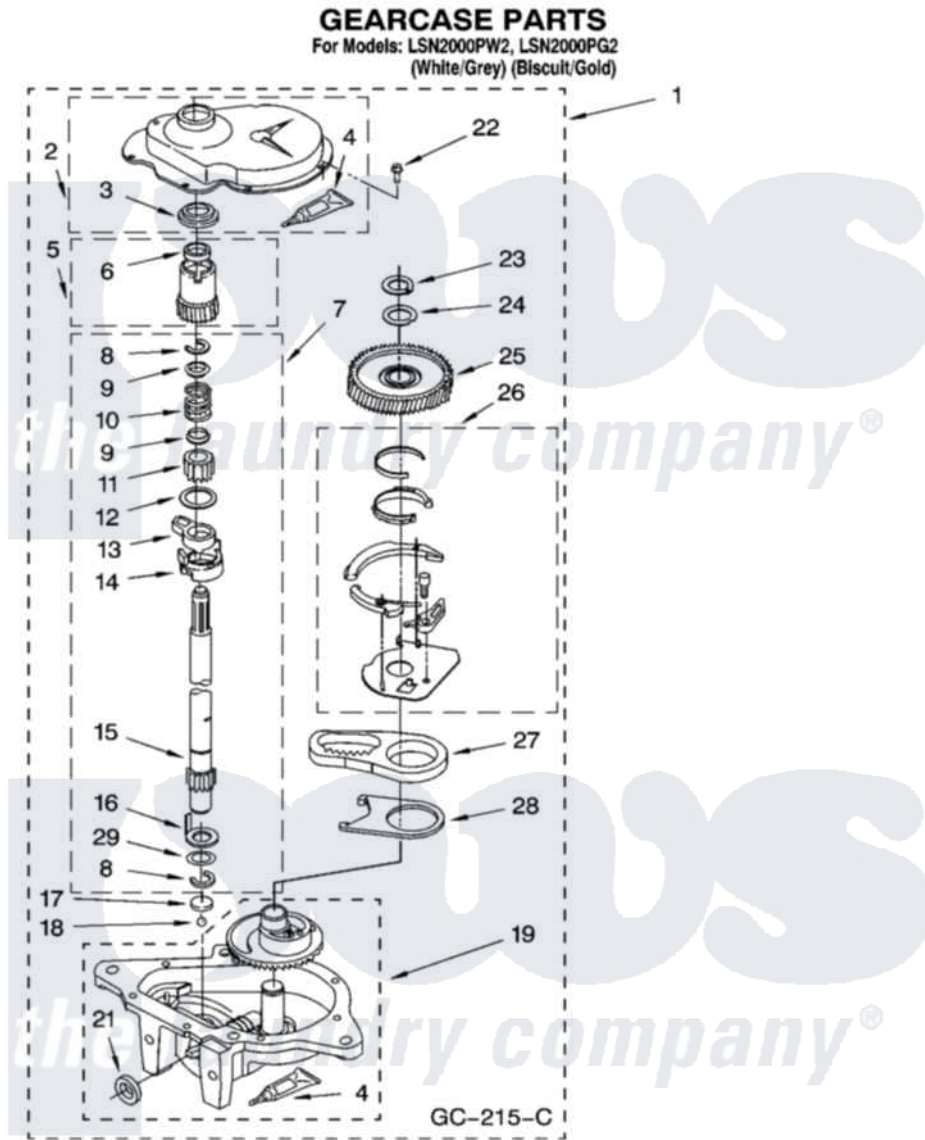

Whirlpool LSN2000PW2 08 - GEARCASE PARTS

12

8180572

Whirlpool [Residential Whirlpool LSN2000PW2 Washer Parts](#) Parts Diagram 08 - GEARCASE PARTS
Click on the part number to view part

Item	Original Part Number	Replaced By	Status	Part Description
1	3360630	3360629		Gearcase
2	285202			Cover, Gearcase
3	3349985			Seal, Gearcase Cover
4	285195			Sealer Sealer, Gasket
5	63320	285362		Gear and Pinion
6	356427			Seal, Spin Pinion
7	389387			Shaft, Agitator
8	90369		Not Available	Ring, Retaining (2)
9	62677			Retainer, Spring
10	62676			Spring, Agitator
11	63273	285509		Shaft, Agitator
12	62619			Washer, Agitator Gear
13	62580	285206		Cam-Agitator
14	62581	285206		Cam-Agitator
15	285509			Shaft, Agitator
16	62618			Washer, Cam Thrust

17	16018	285205	Bearing
18	85529	285205	Bearing
19	389230	285515	Gearcase
21	285352		Seal Kit, Thrust Plug
22	3351614		Screw, Gearcase Cover Mounting
23	3362552	285765	Ring-Retr
24	285735	285766	Washer Kit, Thrust
25	62570	285362	Gear and Pinon
26	388253	999516	Shelf-Glas
27	3349296	8546456	Rack, Connecting
28	62621		Actuator, Shift
29	388815		Washer, Intermediate 1 3976263 Miscellaneous Parts Bag 2 3976300 Washer, Inlet Hose 3 3366913 Clamp, Hose