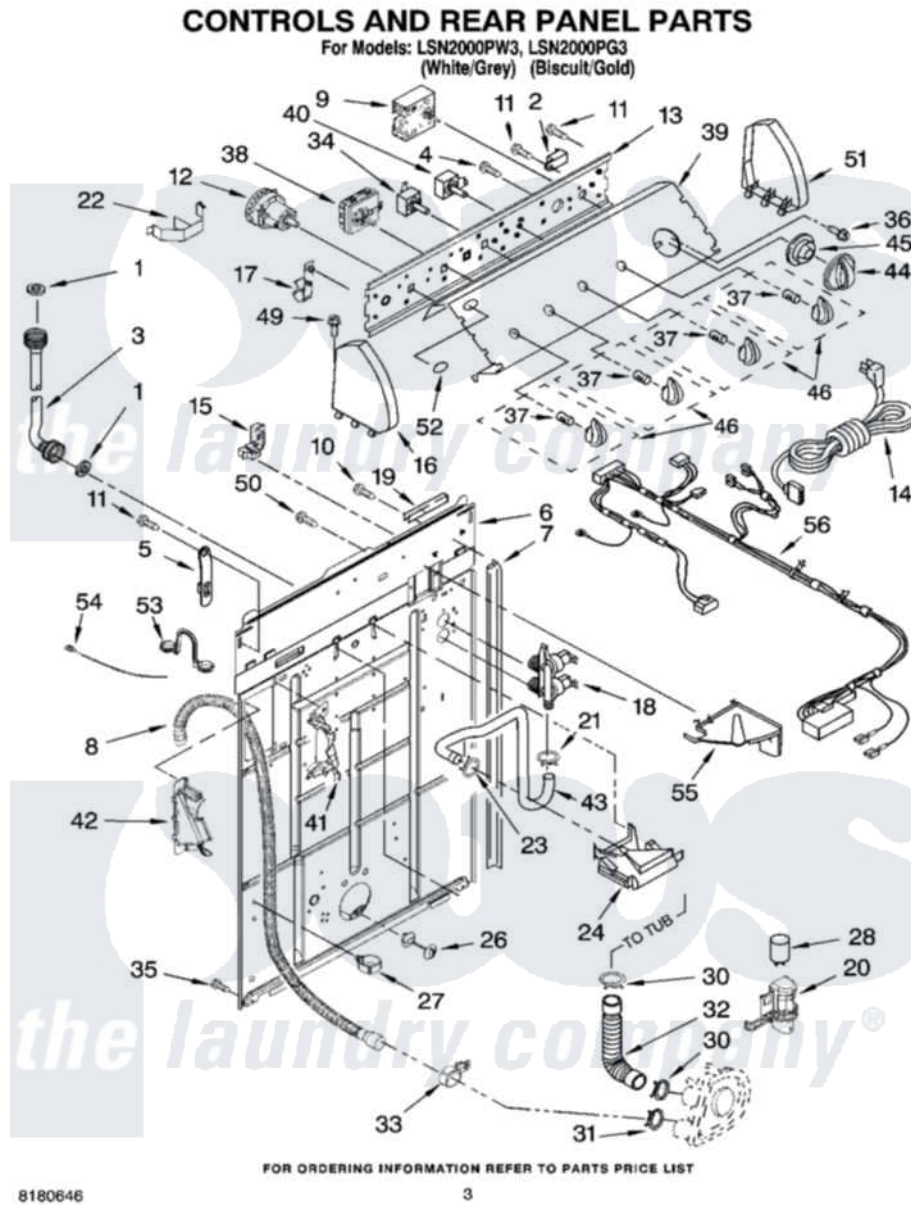

Whirlpool LSN2000PW3 02 - CONTROLS AND REAR PANEL PARTS

Whirlpool [Residential Whirlpool LSN2000PW3 Washer Parts](#) Parts Diagram 02 - CONTROLS AND REAR PANEL PARTS
Click on the part number to view part

Item	Original Part Number	Replaced By	Status	Part Description
1	3976300	16123		Washer Inlet-Hose Miscellaneous Parts Must be Ordered Separately.
2	694419			Mini-Buzzer
3	8571377	89503		Hose-Inlet
"	8571378	89503		Hose-Inlet
4	3400073			Screw, Ground
5	8568314			Strap, Console
6	8318015			Panel, Rear
7	62747			Pad, Rear Panel
8	8559373	W10096921		Drain Hose Assembly
9	8541270			Timer, Control
10	3351614			Screw, Gearcase Cover Mounting
11	90767			Screw, 8A X 3/8 HeX Washer Head Tapping
12	3366846	W10335056		Switch-WL
13	8544893			Bracket, Control