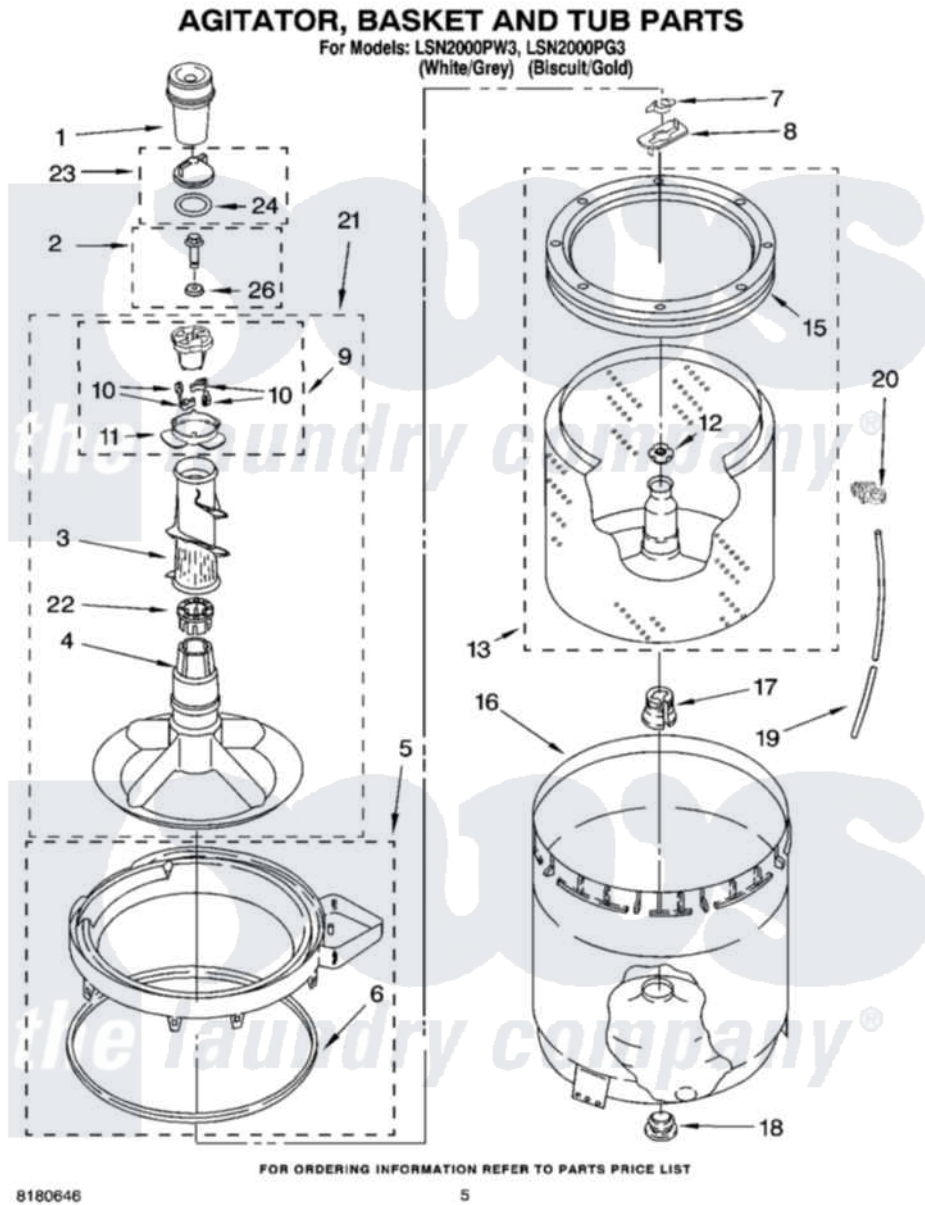

Whirlpool LSN2000PW3 03 - AGITATOR, BASKET AND TUB PARTS

Whirlpool [Residential Whirlpool LSN2000PW3 Washer Parts](#) Parts Diagram 03 - AGITATOR, BASKET AND TUB PARTS

[Click on the part number to view part](#)

Item	Original Part Number	Replaced By	Status	Part Description
1	63580			Dispenser, Fabric Softener
2	358237			Screw And Washer
3	3363003			Mover, Clothes
4	3951632			Agitator
5	8528150	W10445870		Ring-Tub
6	3976308			Gasket, Tub Ring
7	3354845			Clip, Agitator
8	3355921	8543666		Washer, Agitator
9	3951682	285809		Cam-Agitator
10	3366877	80040		Dog-Agitator
11	3952374			Bearing, Driven Cam
12	21366			Nut, Spanner
13	8526016	W10389328		Clothes Container, Assembly
15	8519788	387240		Ring, Balance
16	63849			Strain Relief, Power Cord
17	389140			Tub Block, Basket Drive

18	383727		Gasket, Centerpodt
19	3347780	353244	Hose, Pressure Switch
20	2219077		Clip, Pressure Switch Hose
21	3951744		Agitator Assembly
22	3951608		Spacer, Thrust
23	3354733	W10074580	Cap, Barrier
24	3348855	W10072840	Fabric Softener
26	3949550		Washer