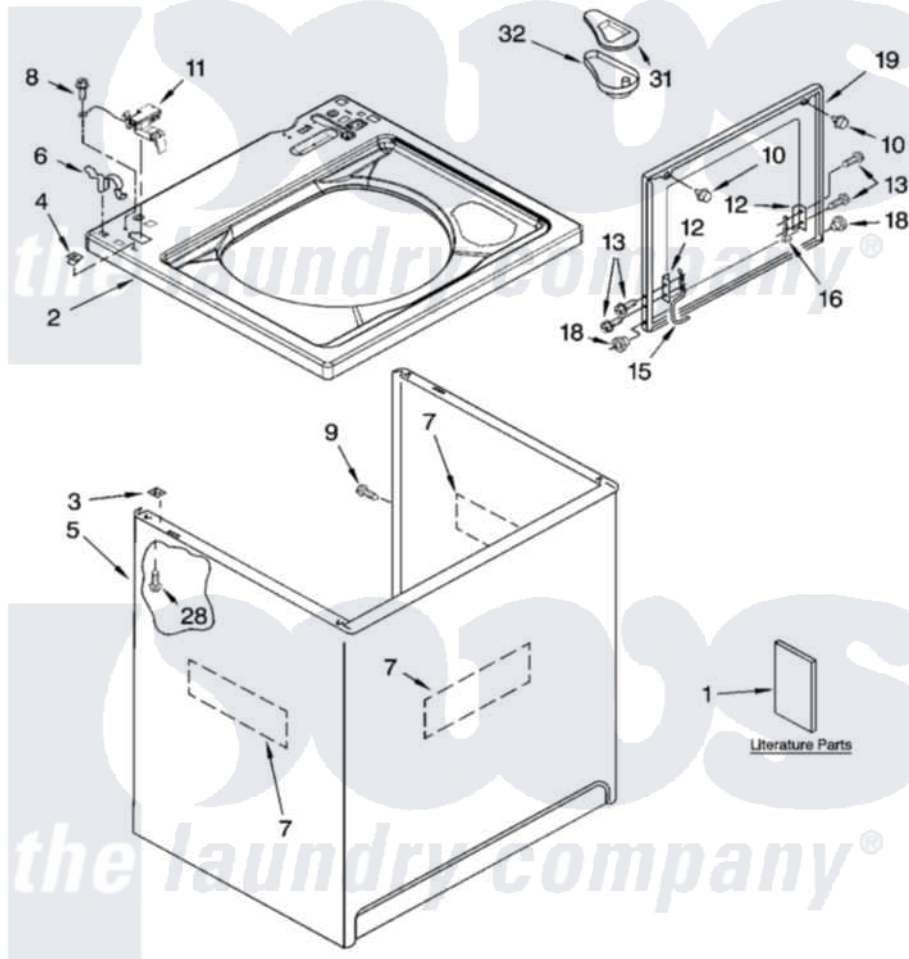

Whirlpool LSN2000PW4 01 - TOP AND CABINET PARTS

TOP AND CABINET PARTS

For Models: LSN2000PW4, LSN2000PG4
(White/Grey) (Biscuit/Gold)

AUTOMATIC
WASHER

10-05 Litho In U.S.A. (rcg)

1

Part No. 8180887

[Whirlpool Residential Whirlpool LSN2000PW4 Washer Parts](#) Parts Diagram 01 - TOP AND CABINET PARTS

[Click on the part number to view part](#)

Item	Original Part Number	Replaced By	Status	Part Description
1	3958075		Not Available	Installation Instructions
"	8578232		Not Available	Use & Care Guide
"	3955907		Not Available	Feature Sheet
"	3957352		Not Available	Energy Guide
"	8566206		Not Available	Wiring Diagram
"	N/A		Not Available	Following May Be Purchased DO-IT-YOURSELF REPAIR MANUALS
"	4313896			Do-It-Yourself Repair Manuals
2	8543451	8543447		Top
"	8543452	8543448		Top
3	62750			Spacer, Cabinet To Top (4)
4	357213			Nut, Push-In
5	63424			Cabinet
"	3954357			Cabinet
6	62780			Clip, Top And Cabinet And Rear Panel

7	3976348		Absorber, Sound
8	3351614		Screw, Gearcase Cover Mounting
9	3357011	308685	Side Trim)
10	9724509		Bumper, Lid
11	8318084		Switch, Lid
12	21097		Pad, Lid Hinge
13	355274	W10119828	Screw, Lid Hinge Mounting
15	8559336	W10225136	Hinge 7 Pad Assembly
16	91770		Hinge, Lid
18	8319539		Bearing, Lid Hinge
19	8558398	W10193861	Lid
"	8558399	W10193862	Lid
28	3390631		Screw, 10-16 X 3/8
31	3955788		Cover, Dispenser
32	8519517		Dispenser, Bleach