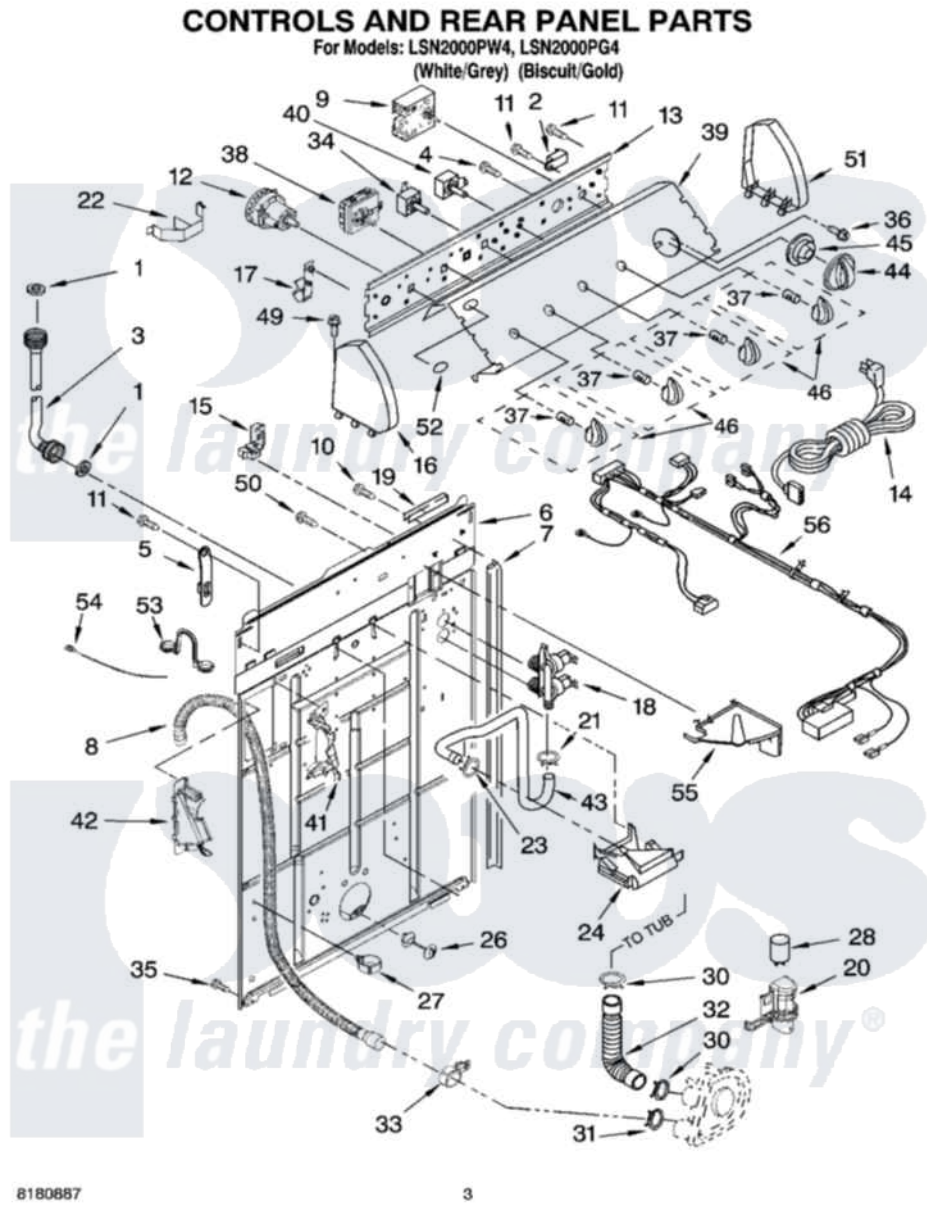

Whirlpool LSN2000PW4 02 - CONTROLS AND REAR PANEL PARTS

Whirlpool Residential Whirlpool LSN2000PW4 Washer Parts Parts Diagram 02 - CONTROLS AND REAR PANEL PARTS
Click on the part number to view part

Item	Original Part Number	Replaced By	Status	Part Description
1	3976300	16123		Washer Inlet-Hose Miscellaneous Parts Must be Ordered Separately.
2	694419			Mini-Buzzer
3	8571377	89503		Hose-Inlet
"	8571378	89503		Hose-Inlet
4	3400073			Screw, Ground
5	8568314			Strap, Console
6	8318015			Panel, Rear
7	62747			Pad, Rear Panel
8	8559373	W10096921		Drain Hose Assembly
9	8541270			Timer, Control
10	3351614			Screw, Gearcase Cover Mounting
11	90767			Screw, 8A X 3/8 HeX Washer Head Tapping
12	3366846	W10335056		Switch-WL
13	8544893			Bracket, Control