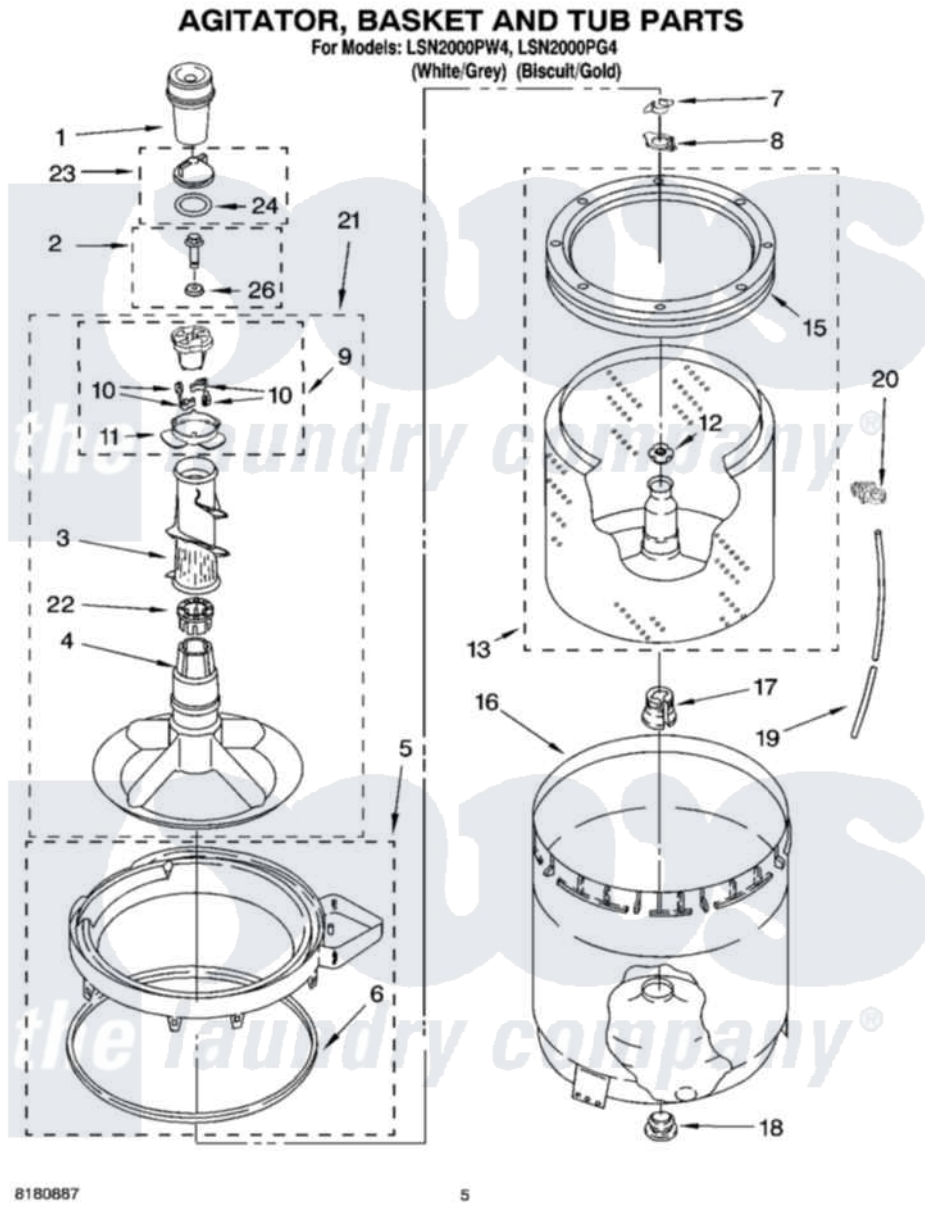

Whirlpool LSN2000PW4 03 - AGITATOR, BASKET AND TUB PARTS

Whirlpool [Residential Whirlpool LSN2000PW4 Washer Parts](#) Parts Diagram 03 - AGITATOR, BASKET AND TUB PARTS

[Click on the part number to view part](#)

Item	Original Part Number	Replaced By	Status	Part Description
1	63580			Dispenser, Fabric Softener
2	358237			Screw And Washer
3	3363003			Mover, Clothes
4	3951632			Agitator
5	8528150	W10445870		Ring-Tub
6	3976308			Gasket, Tub Ring
7	3354845			Clip, Agitator
8	8543666			Washer, Agitator
9	3951682	285809		Cam-Agitator
10	3366877	80040		Dog-Agitator
11	3952374			Bearing, Driven Cam
12	21366			Nut, Spanner
13	8526016	W10389328		Clothes Container, Assembly
15	8519788	387240		Ring, Balance
16	63849			Strain Relief, Power Cord
17	389140			Tub Block, Basket Drive

18	383727		Gasket, Centerpodt
19	3347780	353244	Hose, Pressure Switch
20	2219077		Clip, Pressure Switch Hose
21	3951744		Agitator Assembly
22	3951608		Spacer, Thrust
23	3354733	W10074580	Cap, Barrier
24	3348855	W10072840	Fabric Softener
26	3949550		Washer