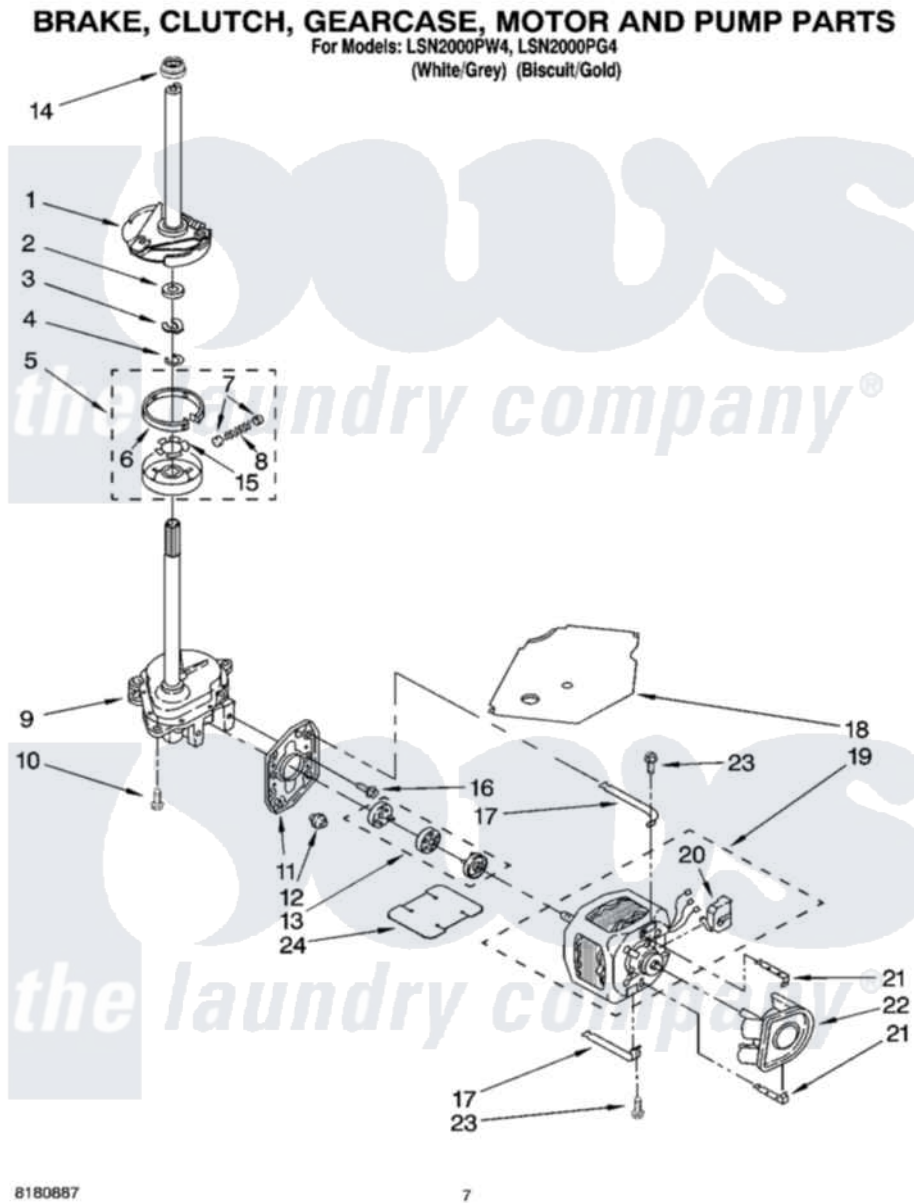

Whirlpool LSN2000PW4 04 - BRAKE, CLUTCH, GEARCASE, MOTOR AND PUMP PARTS

Whirlpool [Residential Whirlpool LSN2000PW4 Washer Parts](#) Parts Diagram 04 - BRAKE, CLUTCH, GEARCASE, MOTOR AND PUMP PARTS
 Click on the part number to view part

Item	Original Part Number	Replaced By	Status	Part Description
1	388952	285792		Basketdrive
2	63292			Washer, Spin Tube Thrust
3	62697	W10080230		Ring, Spin Tube Support
4	63283	285353		Ring
5	3951311	285785		Clutch
6	3951308	285790		Lining
7	62646			Cap, Clutch Spring
8	3946792			Spring And Damper Assembly
9	3360630	3360629		Gearcase
10	3357334	3400516		Screw Anti-Rattle
11	62611			Plate, Motor Mount To Gearcase
12	62691			Grommet, Motor
13	285753	285753A		Coupling
14	8577374			Seal, Centerpost

15	3355454		Clip, Main Drive
16	3400516		Screw Anti-Rattle
17	3349637	W10086010	Retainer, Motor
18	3362089		Shield, Tub To Motor
19	8529935		Motor, Main Drive
20	8529896		Switch, Main Drive Motor
21	8546127		Retainer, Pump
22	3363394		Pump
23	3387485	273556	Screw, 10-16 X 5/8
24	3946532		Shield, Motor