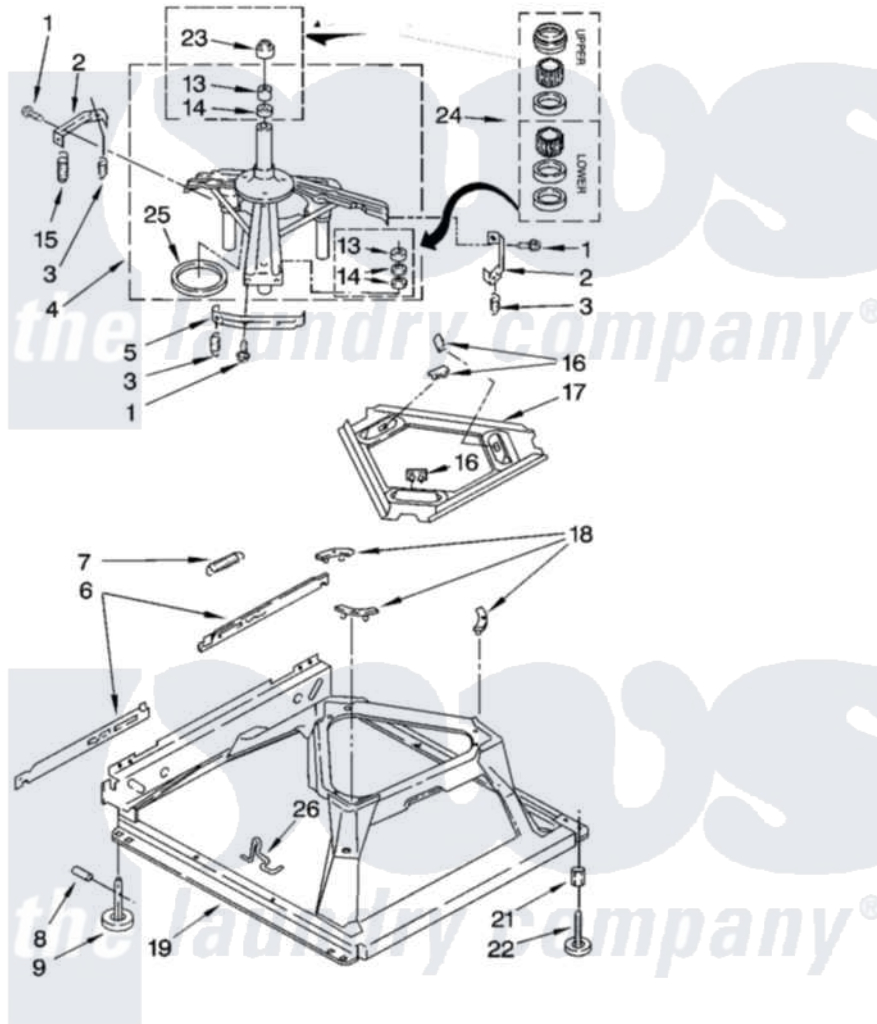

Whirlpool LSN2000PW4 05 - MACHINE BASE PARTS

MACHINE BASE PARTS

For Models: LSN2000PW4, LSN2000PG4
(White/Grey) (Biscuit/Gold)

8

8180887

Whirlpool Residential Whirlpool LSN2000PW4 Washer Parts Parts Diagram 05 - MACHINE BASE PARTS
Click on the part number to view part

Item	Original Part Number	Replaced By	Status	Part Description
1	3400076			Screw, Bracket Mounting
2	64067			Bracket, Spring Outer
3	63907			Spring, Suspension
4	8575214	280184		Support
5	64065			Bracket, Spring Outer
6	63466			Link, Leveling Mechanism
7	62597	8316845		Spring
8	62837			Pin, Knurled
9	62596	285244		Feet-Leveling
13	3347047	8546455		Bearing, Centerpost
14	357409	359449		Seal, Agitator Shaft
15	8318050	285901		Spring
16	62568	285219		Pad
17	3946509			Plate, Suspension
18	3363660	285744		Pad
19	3946512	285771		Base

21	3359452		Nut, Lock
22	389102	W10001130	Foot, Leveling
23	8577376		Seal, Centerpost
24	285203		Centerpost Bearing Kit
25	63134		Ring, Sound Deadening
26	63806	W10145155	Retainer, Suspension Spring