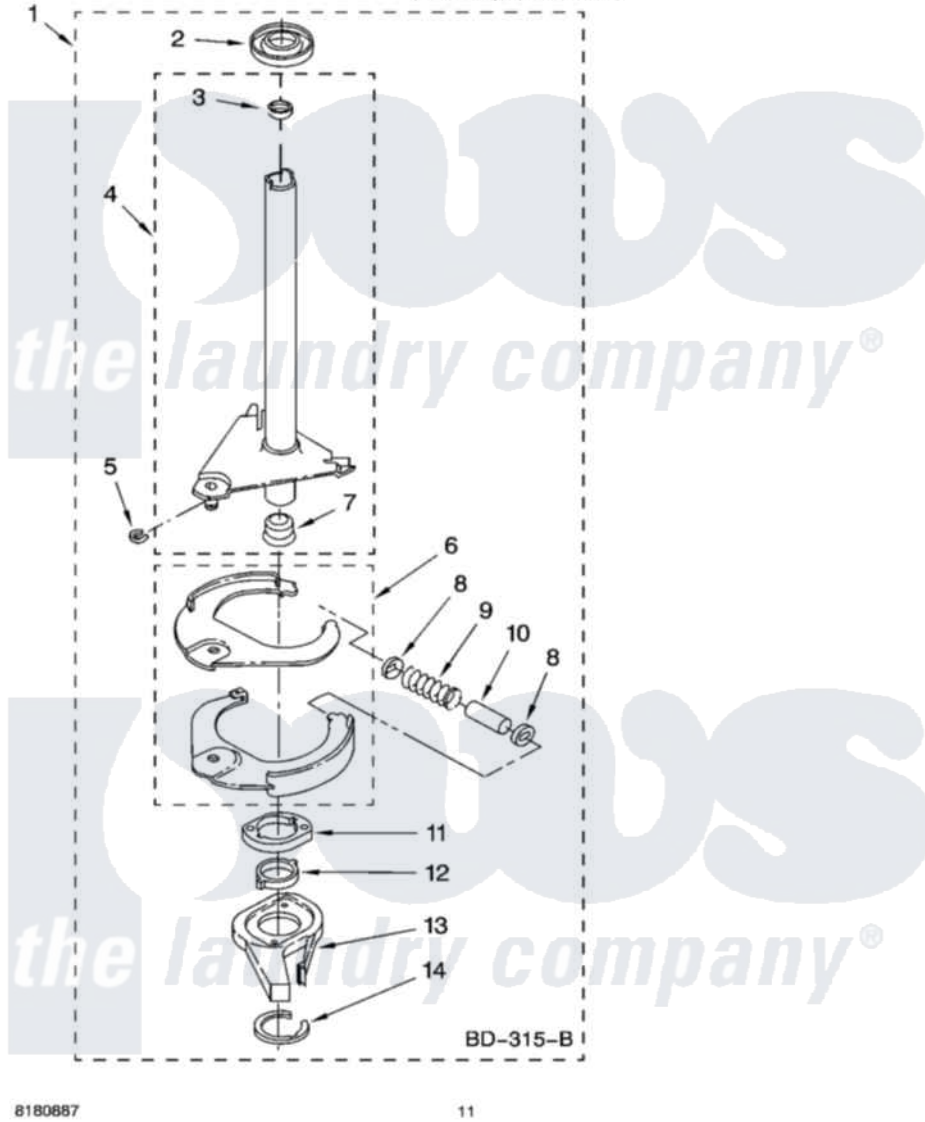

Whirlpool LSN2000PW4 07 - BRAKE AND DRIVE TUBE PARTS

BRAKE AND DRIVE TUBE PARTS

For Models: LSN2000PW4, LSN2000PG4
(White/Grey) (Biscuit/Gold)

8180687

11

Whirlpool Residential Whirlpool LSN2000PW4 Washer Parts Parts Diagram 07 - BRAKE AND DRIVE TUBE PARTS
Click on the part number to view part

Item	Original Part Number	Replaced By	Status	Part Description
1	388952	285792		Basketdrive
2	62658			Ring, Thrust
3	356427			Seal, Spin Pinion
4	64027	64208		Tube-Spin
5	64035	W10083190		Ring, Retaining
6	64232	285438		Shoe-Brake
7	62703	8546462		"T" Bearing, Spin Tube
8	3353956	285658		Sleeve
9	387806		Not Available	Spring, Brake
10	3355360	285658		Sleeve
11	661516	8546461		Cam, Brake Release
12	63022			Sleeve, Cam
13	64194	285790		Lining
14	90368	W10083200		Ring, Retaining
"	N/A		Not Available	FOLLOWING PARTS NOT ILLUSTRATED
"	285208			Lubricant