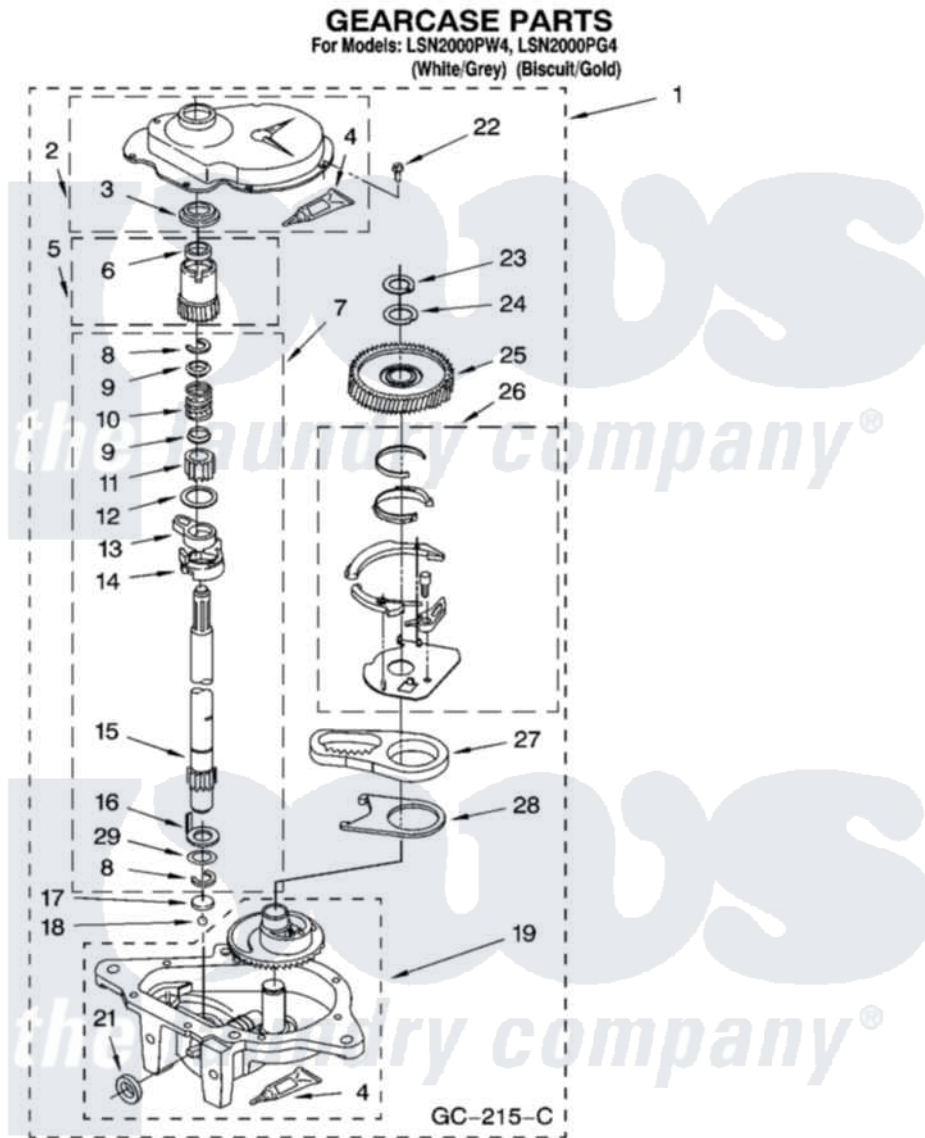

Whirlpool LSN2000PW4 08 - GEARCASE PARTS

12

8180887

Whirlpool [Residential Whirlpool LSN2000PW4 Washer Parts](#) Parts Diagram 08 - GEARCASE PARTS
Click on the part number to view part

Item	Original Part Number	Replaced By	Status	Part Description
1	3360630	3360629		Gearcase
2	285202			Cover, Gearcase
3	3349985			Seal, Gearcase Cover
4	285195			Sealer Sealer, Gasket
5	63320	285362		Gear and Pinion
6	356427			Seal, Spin Pinion
7	389387			Shaft, Agitator
8	90369		Not Available	Ring, Retaining (2)
9	62677			Retainer, Spring
10	62676			Spring, Agitator
11	63273	285509		Shaft, Agitator
12	62619			Washer, Agitator Gear
13	62580	285206		Cam-Agitator
14	62581	285206		Cam-Agitator
15	285509			Shaft, Agitator
16	62618			Washer, Cam Thrust

17	16018	285205	Bearing
18	85529	285205	Bearing
19	389230	285515	Gearcase
21	285352		Seal Kit, Thrust Plug
22	3351614		Screw, Gearcase Cover Mounting
23	3362552	285765	Ring-Retr
24	285735	285766	Washer Kit, Thrust
25	62570	285362	Gear and Pinon
26	388253	999516	Shelf-Glas
27	3349296	8546456	Rack, Connecting
28	62621		Actuator, Shift
29	388815		Washer, Intermediate 1 3976263 Miscellaneous Parts Bag 2 3976300 Washer, Inlet Hose 3 3366913 Clamp, Hose