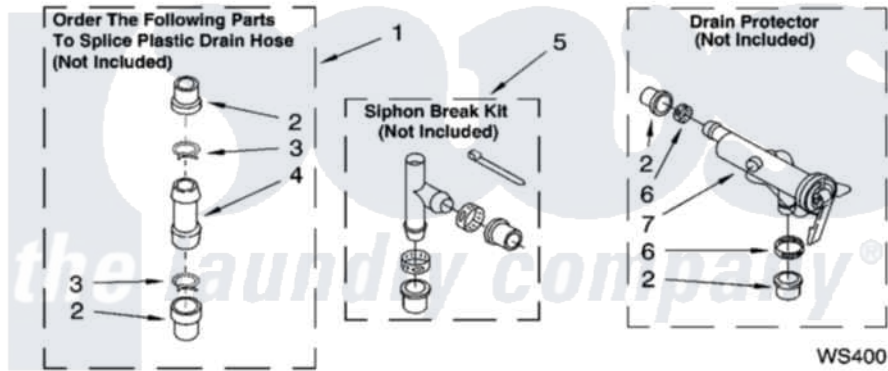

**Whirlpool LSN2000PW4 09 - WATER SYSTEM PARTS, OPTIONAL PARTS
(NOT INCLUDED)**

WATER SYSTEM PARTS

For Models: LSN2000PW4, LSN2000PG4
(White/Grey) (Biscuit/Gold)

8180887

13

Whirlpool [Residential Whirlpool LSN2000PW4 Washer Parts](#) Parts Diagram 09 - WATER SYSTEM PARTS,
OPTIONAL PARTS (NOT INCLUDED)
[Click on the part number to view part](#)

Item	Original Part Number	Replaced By	Status	Part Description
1	285442			Water System Parts
2	285321			Water System Parts
3	370447	285655		Clamp, Hose
4	16272			Connector, Straight
5	285320			Water System Parts
6	65349	285655		Clamp, Hose
7	367031			Water System Parts
	72017			Paint, Touch-Up
"	4392899			Paint, Touch-Up
"	350938			Paint, Pressurized Spray B
"	350930			Paint, Pressurized Spray B
"	4392901			Paint, Pressurized Spray
"	799344			Paint, Touch-Up)
"	4392900			Paint, Bulk)
"	N/A		Not Available	OIL