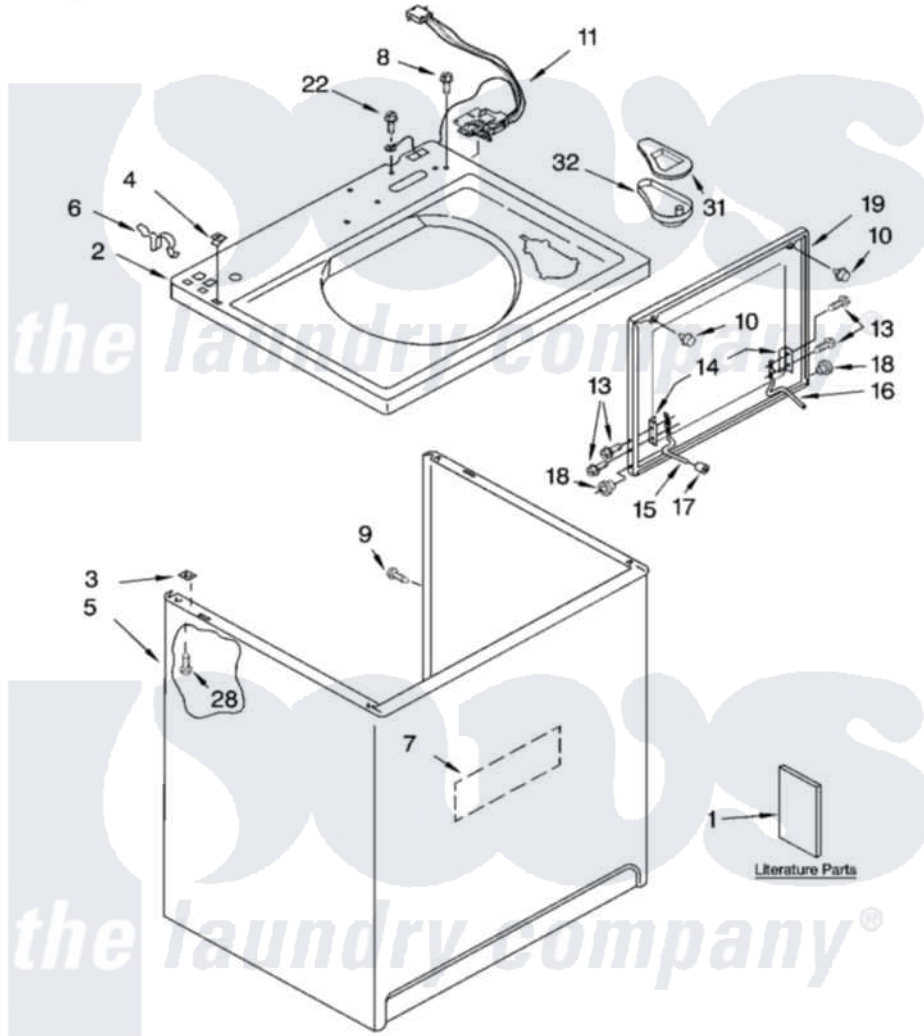

# Whirlpool LSN3000PG0 01 - TOP AND CABINET PARTS

## TOP AND CABINET PARTS

For Models: LSN3000PW0, LSN3000PG0  
(White/Grey) (Biscuit/Gold)

AUTOMATIC  
WASHER

04-04 Litho in U.S.A. (drd)

1

Part No. 8180356

[Whirlpool Residential Whirlpool LSN3000PG0 Washer Parts](#) Parts Diagram 01 - TOP AND CABINET PARTS

6	<a href="#">62780</a>		Clip, Top And Cabinet And Rear Panel
7	<a href="#">3976348</a>		Absorber, Sound
8	<a href="#">3400611</a>		Screw And Washer, Lid Switch
9	3357011	<a href="#">308685</a>	Side Trim )
10	<a href="#">9724509</a>		Bumper, Lid
11	<a href="#">8054980</a>		Switch, Lid
13	355274	<a href="#">W10119828</a>	Screw, Lid Hinge Mounting
14	<a href="#">21097</a>		Pad, Lid Hinge
15	<a href="#">8055257</a>		Hinge, Lid
16	<a href="#">8055256</a>		Hinge, Lid
17	<a href="#">19119</a>		Bumper, Lid Hinge
18	<a href="#">8319539</a>		Bearing, Lid Hinge
19	8558401	<a href="#">W10193861</a>	Lid
"	8558402	<a href="#">W10193862</a>	Lid
22	<a href="#">3351614</a>		Screw, Gearcase Cover Mounting
28	<a href="#">3390631</a>		Screw, 10-16 X 3/8
31	<a href="#">3955788</a>		Cover, Dispenser
32	<a href="#">8519517</a>		Dispenser, Bleach