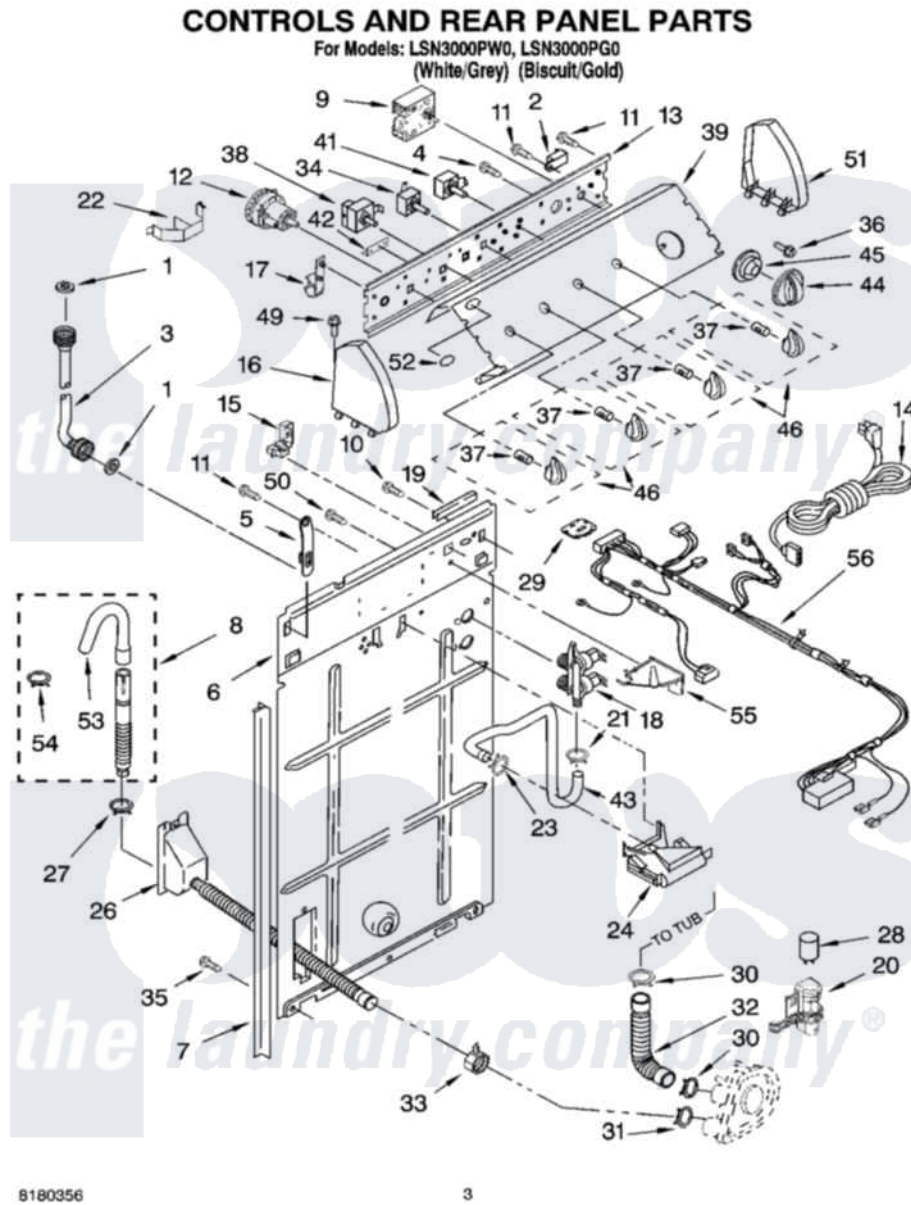

Whirlpool LSN3000PG0 02 - CONTROLS AND REAR PANEL PARTS

Whirlpool [Residential Whirlpool LSN3000PG0 Washer Parts](#) Parts Diagram 02 - CONTROLS AND REAR PANEL PARTS
Click on the part number to view part

Item	Original Part Number	Replaced By	Status	Part Description
1	3976300	16123		Washer Inlet-Hose Miscellaneous Parts Must be Ordered Separately.
2	694419			Mini-Buzzer
3	3949374	89503		Hose-Inlet
"	3949375	89503		Hose-Inlet
4	3400073			Screw, Ground
5	8318255	8568314		Strap, Console
6	3357978			Panel, Rear
7	62747			Pad, Rear Panel
8	3951609	285664		Hose
"	661577	285666		Hose
"	3357090	285702		Hose
9	3955765			Timer, Control
10	3351614			Screw, Gearcase Cover Mounting
11	90767			Screw, 8A X 3/8 HeX Washer Head Tapping