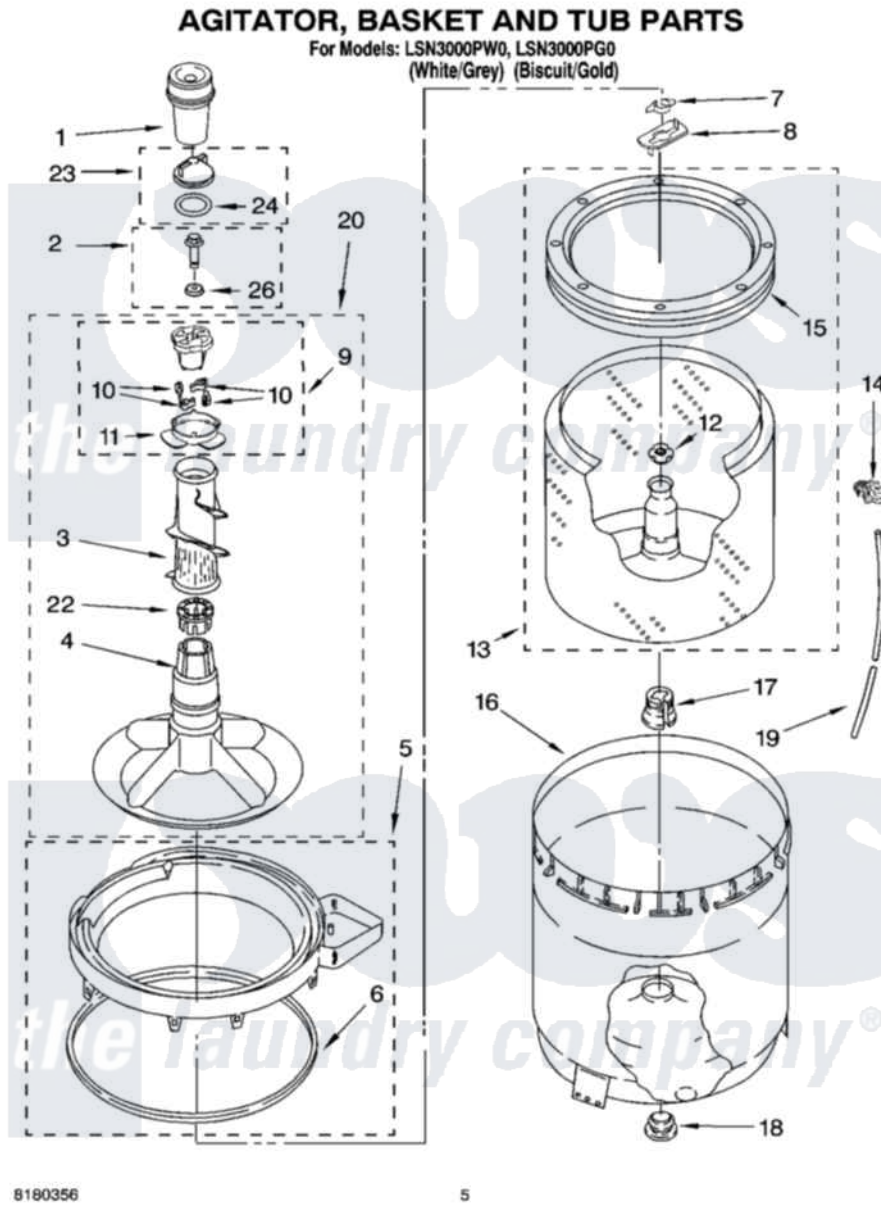

Whirlpool LSN3000PG0 03 - AGITATOR, BASKET AND TUB PARTS

Whirlpool Residential Whirlpool LSN3000PG0 Washer Parts Parts Diagram 03 - AGITATOR, BASKET AND TUB PARTS

[Click on the part number to view part](#)

Item	Original Part Number	Replaced By	Status	Part Description
1	63580			Dispenser, Fabric Softener
2	358237			Screw And Washer
3	3363003			Mover, Clothes
4	3951632			Agitator
5	8528150	W10445870		Ring-Tub
6	3976308			Gasket, Tub Ring
7	3354845			Clip, Agitator
8	3355921	8543666		Washer, Agitator
9	3951682	285809		Cam-Agitator
10	3366877	80040		Dog-Agitator
11	3952374			Bearing, Driven Cam
12	21366			Nut, Spanner
13	8526016	W10389328		Clothes Container, Assembly
14	2219077			Clip, Pressure Switch Hose
15	8519788	387240		Ring, Balance
16	63849			Strain Relief, Power Cord

17	389140		Tub Block, Basket Drive
18	383727		Gasket, Centerpodt
19	3347780	353244	Hose, Pressure Switch
20	3951744		Agitator Assembly
22	3951608		Spacer, Thrust
23	3354733	W10074580	Cap, Barrier
24	3348855	W10072840	Fabric Softener
26	3949550		Washer