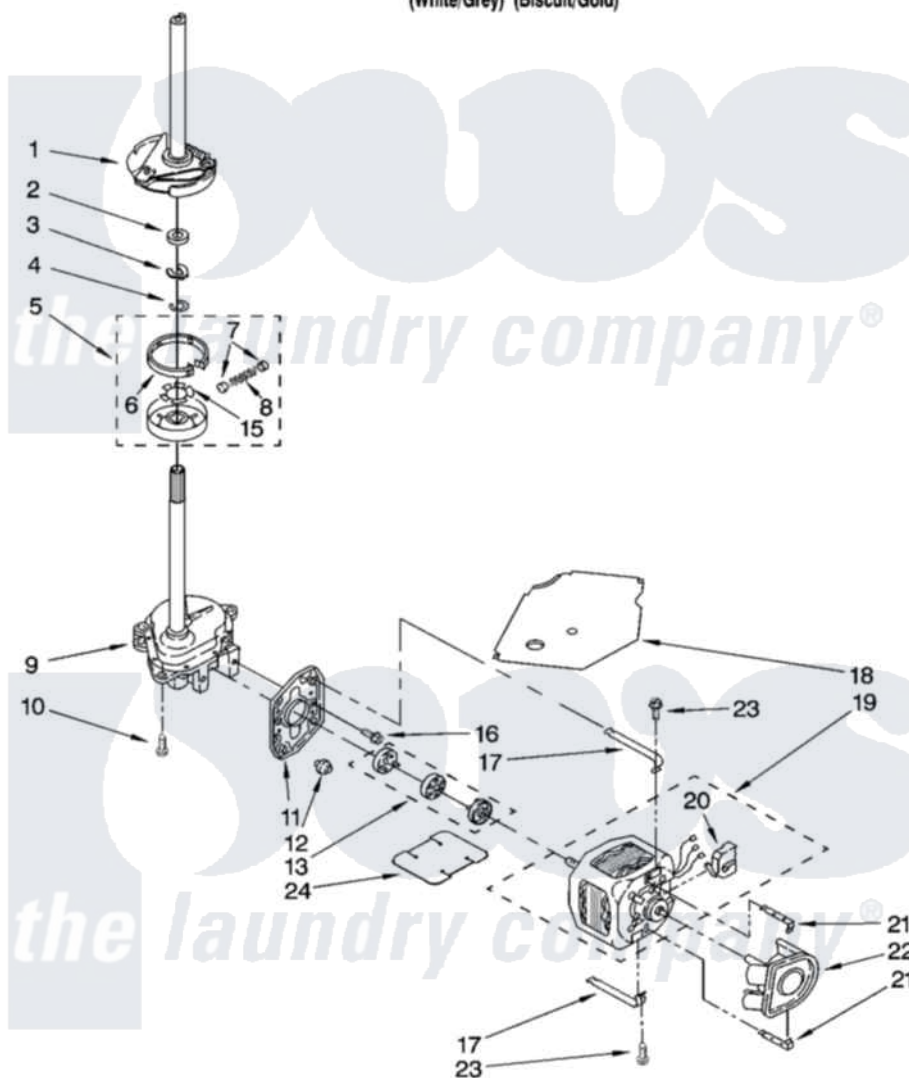

Whirlpool LSN3000PG0 04 - BRAKE, CLUTCH, GEARCASE, MOTOR AND PUMP PARTS

BRAKE, CLUTCH, GEARCASE, MOTOR AND PUMP PARTS

For Models: LSN3000PW0, LSN3000PG0
(White/Grey) (Biscuit/Gold)

8180356

7

Whirlpool [Residential Whirlpool LSN3000PG0 Washer Parts](#) Parts Diagram 04 - BRAKE, CLUTCH, GEARCASE, MOTOR AND PUMP PARTS
Click on the part number to view part

Item	Original Part Number	Replaced By	Status	Part Description
1	388952	285792		Basketdrive
2	63292			Washer, Spin Tube Thrust
3	62697	W10080230		Ring, Spin Tube Support
4	63283	285353		Ring
5	3951311	285785		Clutch
6	3951308	285790		Lining
7	62646			Cap, Clutch Spring
8	3946792			Spring And Damper Assembly
9	3360630	3360629		Gearcase
10	3357334	3400516		Screw Anti-Rattle
11	62611			Plate, Motor Mount To Gearcase
12	62691			Grommet, Motor
13	285753	285753A		Coupling
15	3355454			Clip, Main Drive

16	3400516		Screw Anti-Rattle
17	3349637	W10086010	Retainer, Motor
18	3362089		Shield, Tub To Motor
19	8529935		Motor, Main Drive
20	8529896		Switch, Main Drive Motor
21	8546127		Retainer, Pump
22	3363394		Pump
23	3387485	273556	Screw, 10-16 X 5/8
24	3946532		Shield, Motor