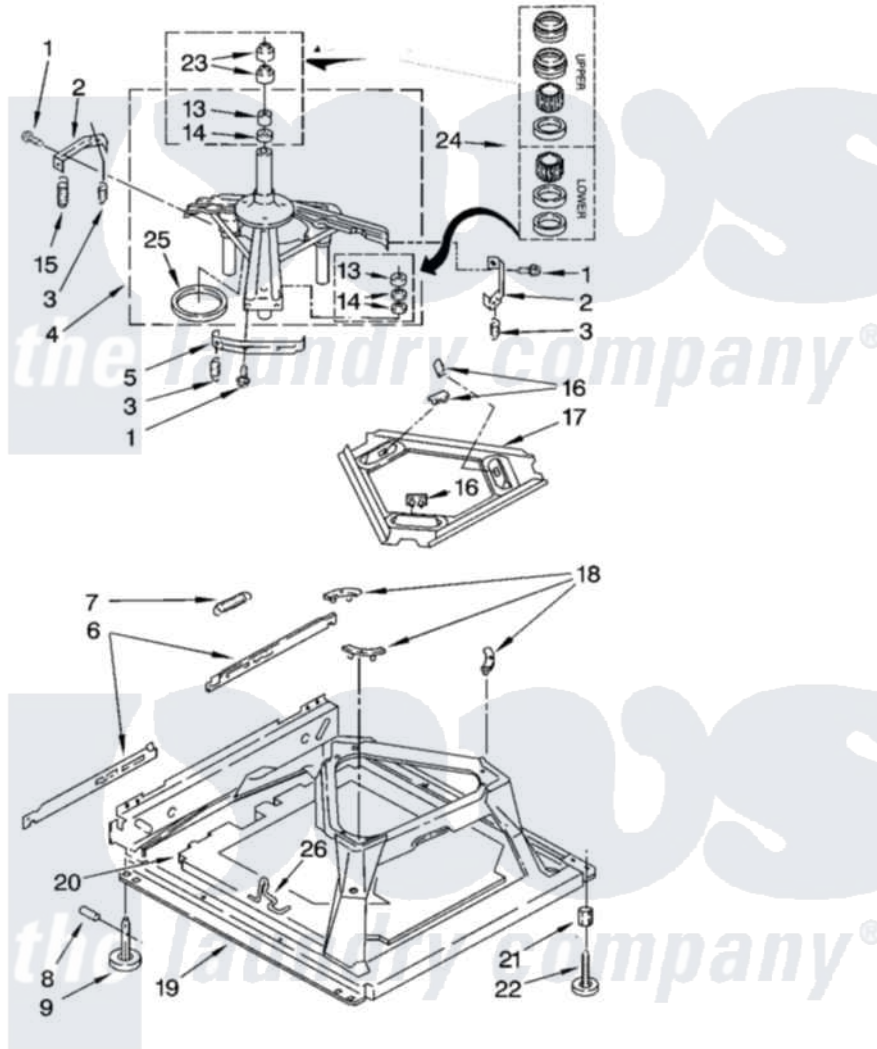

Whirlpool LSN3000PG0 05 - MACHINE BASE PARTS

MACHINE BASE PARTS

For Models: LSN3000PW0, LSN3000PG0
(White/Grey) (Biscuit/Gold)

8

8180356

Whirlpool [Residential Whirlpool LSN3000PG0 Washer Parts](#) Parts Diagram 05 - MACHINE BASE PARTS
Click on the part number to view part

Item	Original Part Number	Replaced By	Status	Part Description
1	3400076			Screw, Bracket Mounting
2	64067			Bracket, Spring Outer
3	63907			Spring, Suspension
4	3362087	280184		Support
5	64065			Bracket, Spring Outer
6	63466			Link, Leveling Mechanism
7	62597	8316845		Spring
8	62837			Pin, Knurled
9	62596	285244		Feet-Leveling
13	3347047	8546455		Bearing, Centerpost
14	357409	359449		Seal, Agitator Shaft
15	8318050	285901		Spring
16	62568	285219		Pad
17	3946509			Plate, Suspension
18	3363660	285744		Pad
19	3946512	285771		Base

20	8544816		Absorber, Sound
21	3359452		Nut, Lock
22	389102	W10001130	Foot, Leveling
23	356934	8577376	Seal, Centerpost
24	285203		Centerpost Bearing Kit
25	63134		Ring, Sound Deadening
26	63806	W10145155	Retainer, Suspension Spring