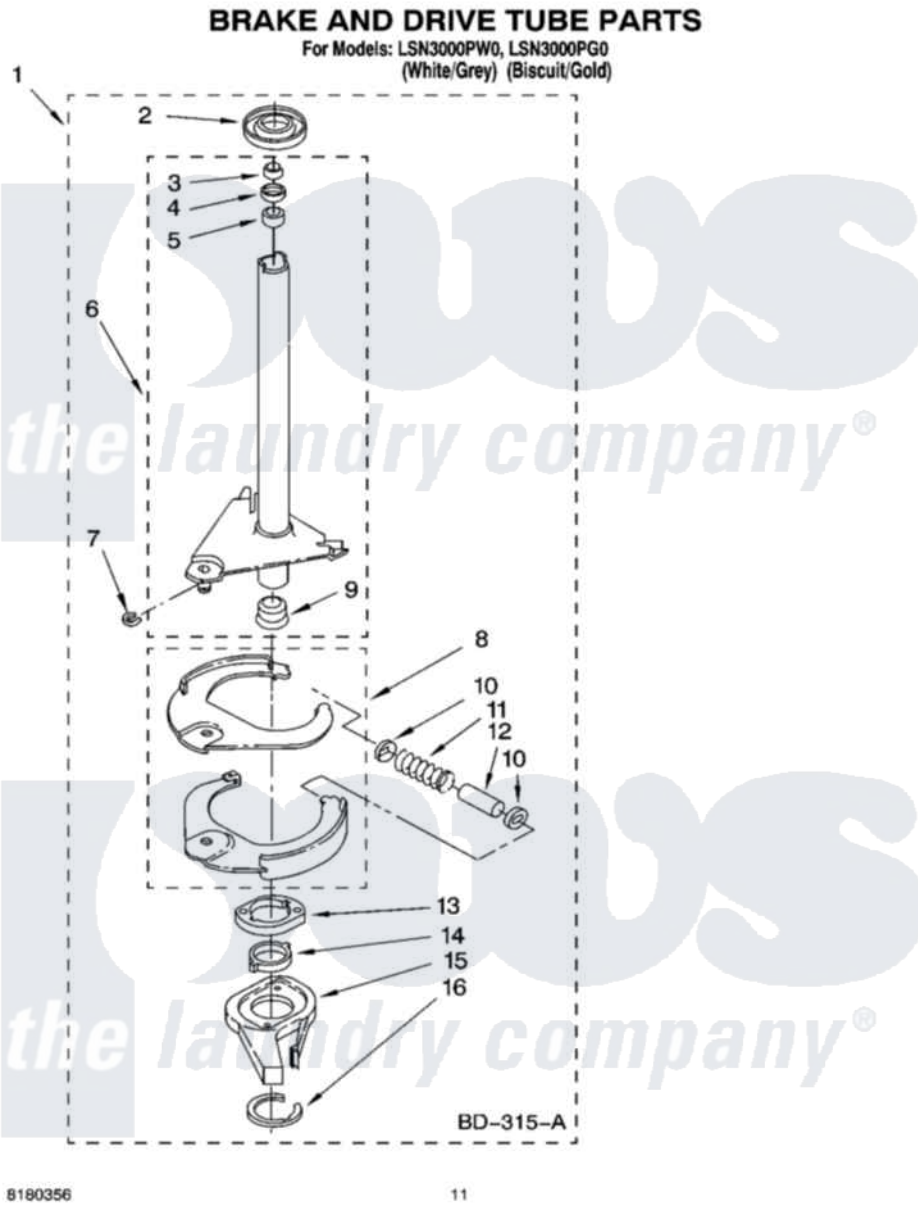

Whirlpool LSN3000PG0 07 - BRAKE AND DRIVE TUBE PARTS

8180356

11

Whirlpool Residential Whirlpool LSN3000PG0 Washer Parts Parts Diagram 07 - BRAKE AND DRIVE TUBE PARTS
Click on the part number to view part

Item	Original Part Number	Replaced By	Status	Part Description
1	388952	285792		Basketdrive
2	62658			Ring, Thrust
3	91939			Seal, Shaft
4	356427			Seal, Spin Pinion
5	356937			Spacer, Drive Tube
6	64027	64208		Tube-Spin
7	64035	W10083190		Ring, Retaining
8	64232	285438		Shoe-Brake
9	62703	8546462		"T" Bearing, Spin Tube
10	62648	285658		Sleeve
11	387806		Not Available	Spring, Brake
12	62909	285658		Sleeve
13	63023	8546461		Cam, Brake Release
14	63022			Sleeve, Cam
15	64194	285790		Lining
16	90368	W10083200		Ring, Retaining

" N/A

Not Available

FOLLOWING PARTS NOT
ILLUSTRATED

" [285208](#)

Lubricant