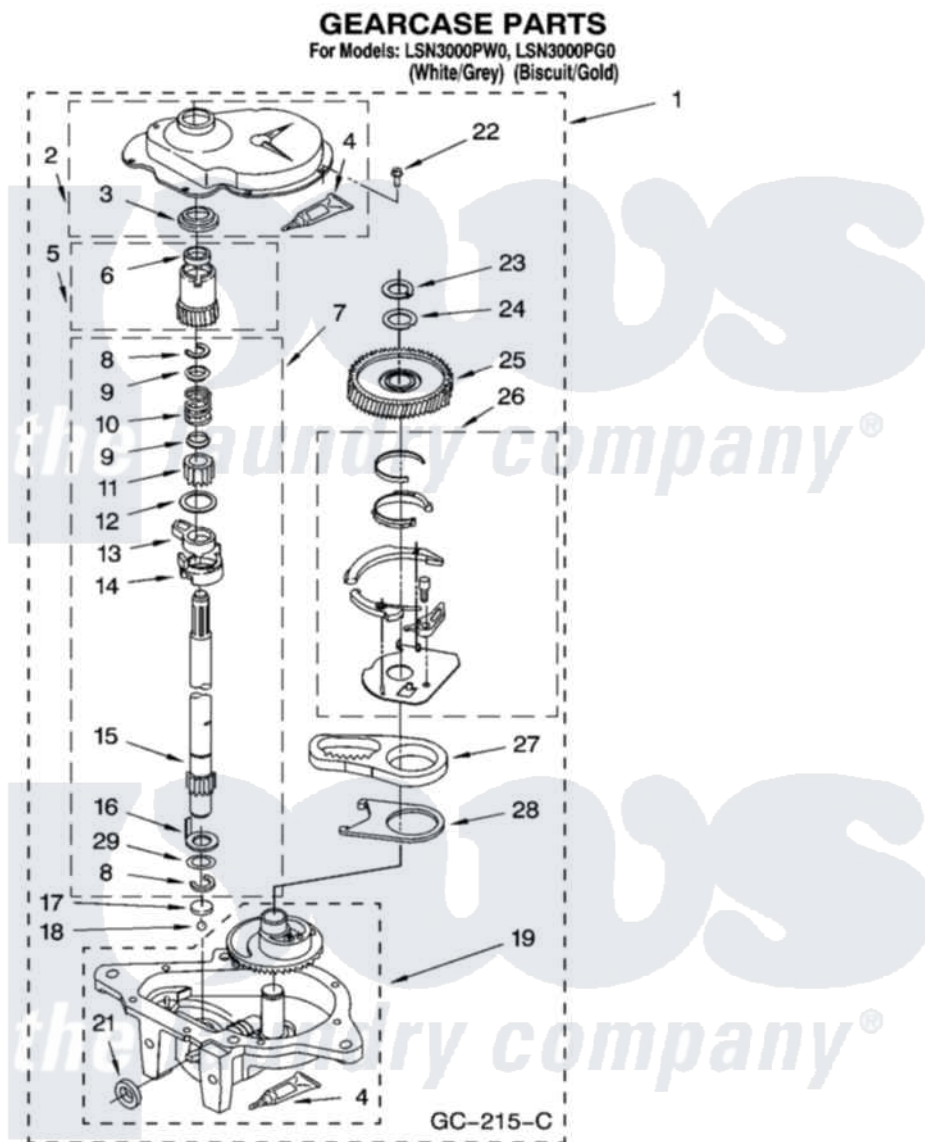

Whirlpool LSN3000PG0 08 - GEARCASE PARTS

12

8180356

Whirlpool Residential Whirlpool LSN3000PG0 Washer Parts Parts Diagram 08 - GEARCASE PARTS
Click on the part number to view part

Item	Original Part Number	Replaced By	Status	Part Description
1	3360630	3360629		Gearcase
2	285202			Cover, Gearcase
3	3349985			Seal, Gearcase Cover
4	285195			Sealer Sealer, Gasket
5	63320	285362		Gear and Pinion
6	356427			Seal, Spin Pinion
7	389387			Shaft, Agitator
8	90369		Not Available	Ring, Retaining (2)
9	62677			Retainer, Spring
10	62676			Spring, Agitator
11	63273	285509		Shaft, Agitator
12	62619			Washer, Agitator Gear
13	62580	285206		Cam-Agitator
14	62581	285206		Cam-Agitator
15	285509			Shaft, Agitator
16	62618			Washer, Cam Thrust

17	16018	285205	Bearing
18	85529	285205	Bearing
19	389230	285515	Gearcase
21	285352		Seal Kit, Thrust Plug
22	3351614		Screw, Gearcase Cover Mounting
23	3362552	285765	Ring-Retr
24	285735	285766	Washer Kit, Thrust
25	62570	285362	Gear and Pinon
26	388253	999516	Shelf-Glas
27	3349296	8546456	Rack, Connecting
28	62621		Actuator, Shift
29	388815		Washer, Intermediate 1 3976263 Miscellaneous Parts Bag 2 3976300 Washer, Inlet Hose 3 3366913 Clamp, Hose