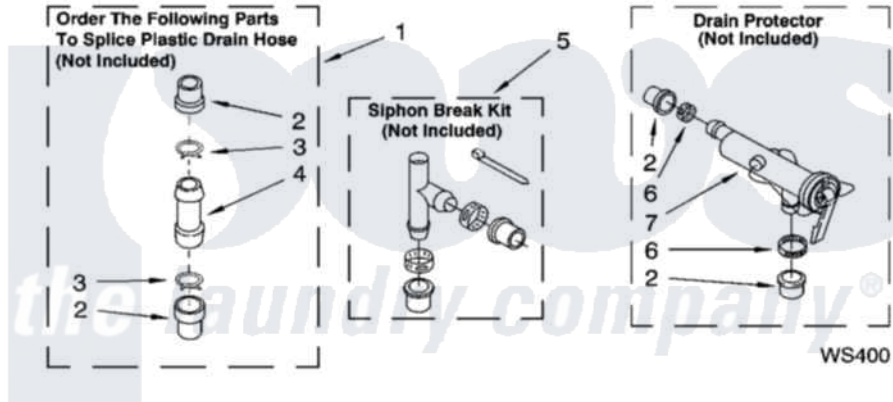

WATER SYSTEM PARTS

For Models: LSN3000PW0, LSN3000PG0
(White/Grey) (Biscuit/Gold)

8180356

13

Whirlpool [Residential Whirlpool LSN3000PG0 Washer Parts](#) Parts Diagram 09 - WATER SYSTEM PARTS
Click on the part number to view part

Item	Original Part Number	Replaced By	Status	Part Description
1	285442			Water System Parts
2	285321			Water System Parts
3	370447	285655		Clamp, Hose
4	16272			Connector, Straight
5	285320			Water System Parts
6	65349	285655		Clamp, Hose
7	367031			Water System Parts