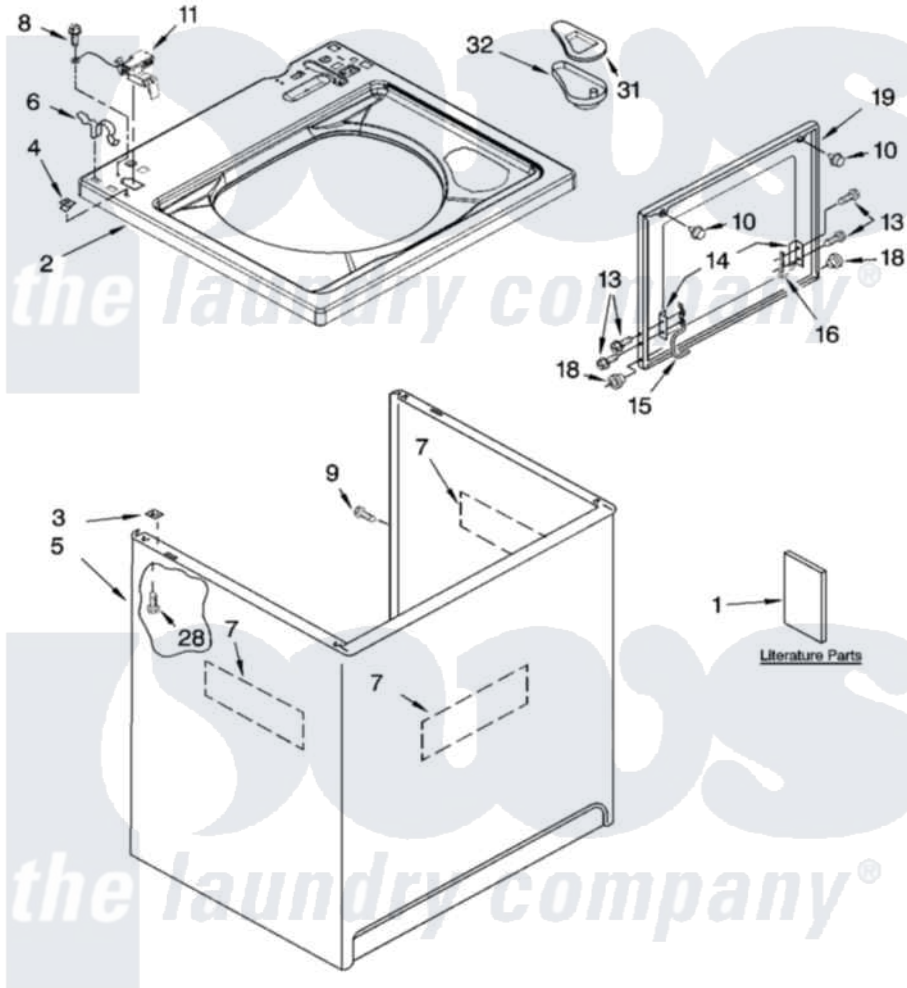

Whirlpool LSN3000PG1 01 - TOP AND CABINET PARTS

TOP AND CABINET PARTS

For Models: LSN3000PW1, LSN3000PG1
(White/Grey) (Biscuit/Gold)

AUTOMATIC
WASHER

10-04 Litho in U.S.A. (drd)

1

Part No. 8180561

[Whirlpool Residential Whirlpool LSN3000PG1 Washer Parts](#) Parts Diagram 01 - TOP AND CABINET PARTS

[Click on the part number to view part](#)

| Item | Original Part Number | Replaced By | Status | Part Description |
|------|-------------------------|-------------|---------------|--|
| 1 | 3956025 | | Not Available | Installation Instructions |
| " | 3955869 | | Not Available | Use & Care Guide |
| " | 3955903 | | Not Available | Feature Sheet |
| " | 3956331 | | Not Available | Energy Guide |
| " | 8542482 | | Not Available | Wiring Diagram |
| " | N/A | | Not Available | Following May Be Purchased DO-IT-YOURSELF REPAIR MANUALS |
| " | 4313896 | | | Do-It-Yourself Repair Manuals |
| 2 | 8543447 | | | Top |
| " | 8543448 | | | Top |
| 3 | 62750 | | | Spacer, Cabinet To Top (4) |
| 4 | 357213 | | | Nut, Push-In |
| 5 | 63424 | | | Cabinet |
| " | 3954357 | | | Cabinet |
| 6 | 62780 | | | Clip, Top And Cabinet And Rear Panel |

| | | | |
|----|-------------------------|---------------------------|--------------------------------|
| 7 | 3976348 | | Absorber, Sound |
| 8 | 3351614 | | Screw, Gearcase Cover Mounting |
| 9 | 3357011 | 308685 | Side Trim) |
| 10 | 9724509 | | Bumper, Lid |
| 11 | 8318084 | | Switch, Lid |
| 13 | 355274 | W10119828 | Screw, Lid Hinge Mounting |
| 14 | 21097 | | Pad, Lid Hinge |
| 15 | 8559336 | W10225136 | Hinge 7 Pad Assembly |
| 16 | 91770 | | Hinge, Lid |
| 18 | 8319539 | | Bearing, Lid Hinge |
| 19 | 8558401 | W10193861 | Lid |
| " | 8558402 | W10193862 | Lid |
| 28 | 3390631 | | Screw, 10-16 X 3/8 |
| 31 | 3955788 | | Cover, Dispenser |
| 32 | 8519517 | | Dispenser, Bleach |