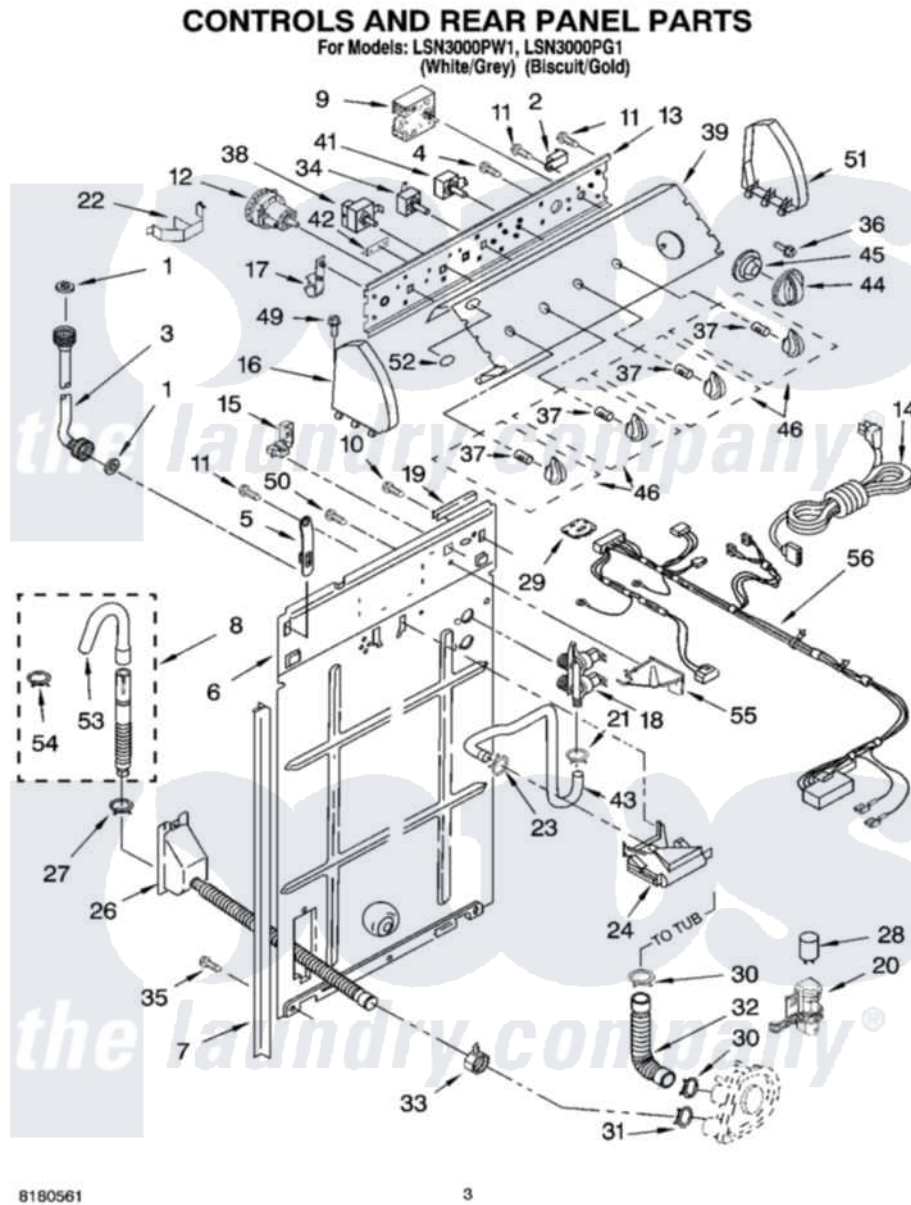

Whirlpool LSN3000PG1 02 - CONTROLS AND REAR PANEL PARTS

Whirlpool Residential Whirlpool LSN3000PG1 Washer Parts Parts Diagram 02 - CONTROLS AND REAR PANEL PARTS
Click on the part number to view part

Item	Original Part Number	Replaced By	Status	Part Description
1	3976300	16123		Washer Inlet-Hose Miscellaneous Parts Must be Ordered Separately.
2	694419			Mini-Buzzer
3	3949374	89503		Hose-Inlet
"	3949375	89503		Hose-Inlet
4	3400073			Screw, Ground
5	8318255	8568314		Strap, Console
6	3357978			Panel, Rear
7	62747			Pad, Rear Panel
8	3951609	285664		Hose
"	661577	285666		Hose
"	3357090	285702		Hose
9	3955765			Timer, Control
10	3351614			Screw, Gearcase Cover Mounting
11	90767			Screw, 8A X 3/8 HeX Washer Head Tapping