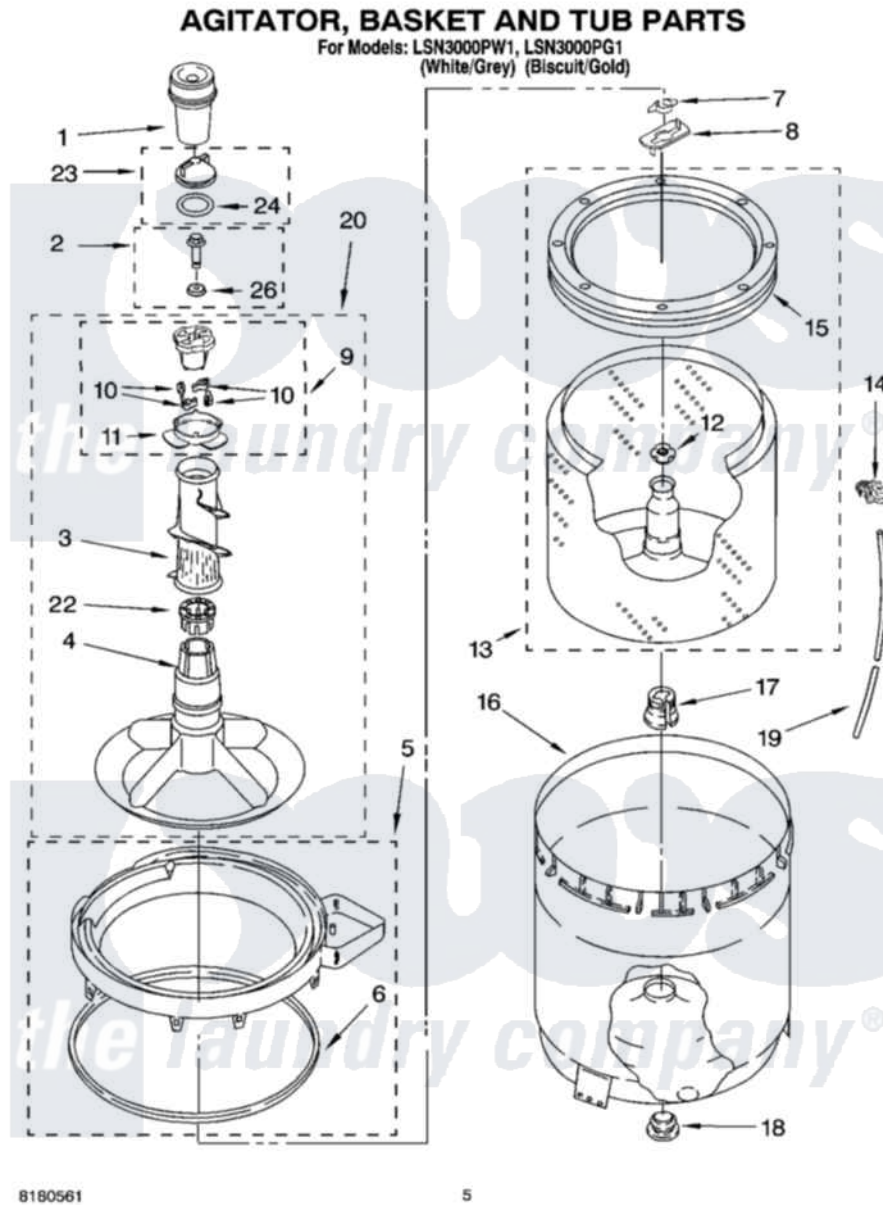

# Whirlpool LSN3000PG1 03 - AGITATOR, BASKET AND TUB PARTS

Whirlpool Residential Whirlpool LSN3000PG1 Washer Parts Parts Diagram 03 - AGITATOR, BASKET AND TUB PARTS

[Click on the part number to view part](#)

Item	Original Part Number	Replaced By	Status	Part Description
1	<a href="#">63580</a>			Dispenser, Fabric Softener
2	<a href="#">358237</a>			Screw And Washer
3	<a href="#">3363003</a>			Mover, Clothes
4	<a href="#">3951632</a>			Agitator
5	8528150	<a href="#">W10445870</a>		Ring-Tub
6	<a href="#">3976308</a>			Gasket, Tub Ring
7	<a href="#">3354845</a>			Clip, Agitator
8	3355921	<a href="#">8543666</a>		Washer, Agitator
9	3951682	<a href="#">285809</a>		Cam-Agitator
10	3366877	<a href="#">80040</a>		Dog-Agitator
11	<a href="#">3952374</a>			Bearing, Driven Cam
12	<a href="#">21366</a>			Nut, Spanner
13	8526016	<a href="#">W10389328</a>		Clothes Container, Assembly
14	<a href="#">2219077</a>			Clip, Pressure Switch Hose
15	8519788	<a href="#">387240</a>		Ring, Balance
16	<a href="#">63849</a>			Strain Relief, Power Cord

17	<a href="#">389140</a>		Tub Block, Basket Drive
18	<a href="#">383727</a>		Gasket, Centerpodt
19	3347780	<a href="#">353244</a>	Hose, Pressure Switch
20	<a href="#">3951744</a>		Agitator Assembly
22	<a href="#">3951608</a>		Spacer, Thrust
23	3354733	<a href="#">W10074580</a>	Cap, Barrier
24	3348855	<a href="#">W10072840</a>	Fabric Softener
26	<a href="#">3949550</a>		Washer