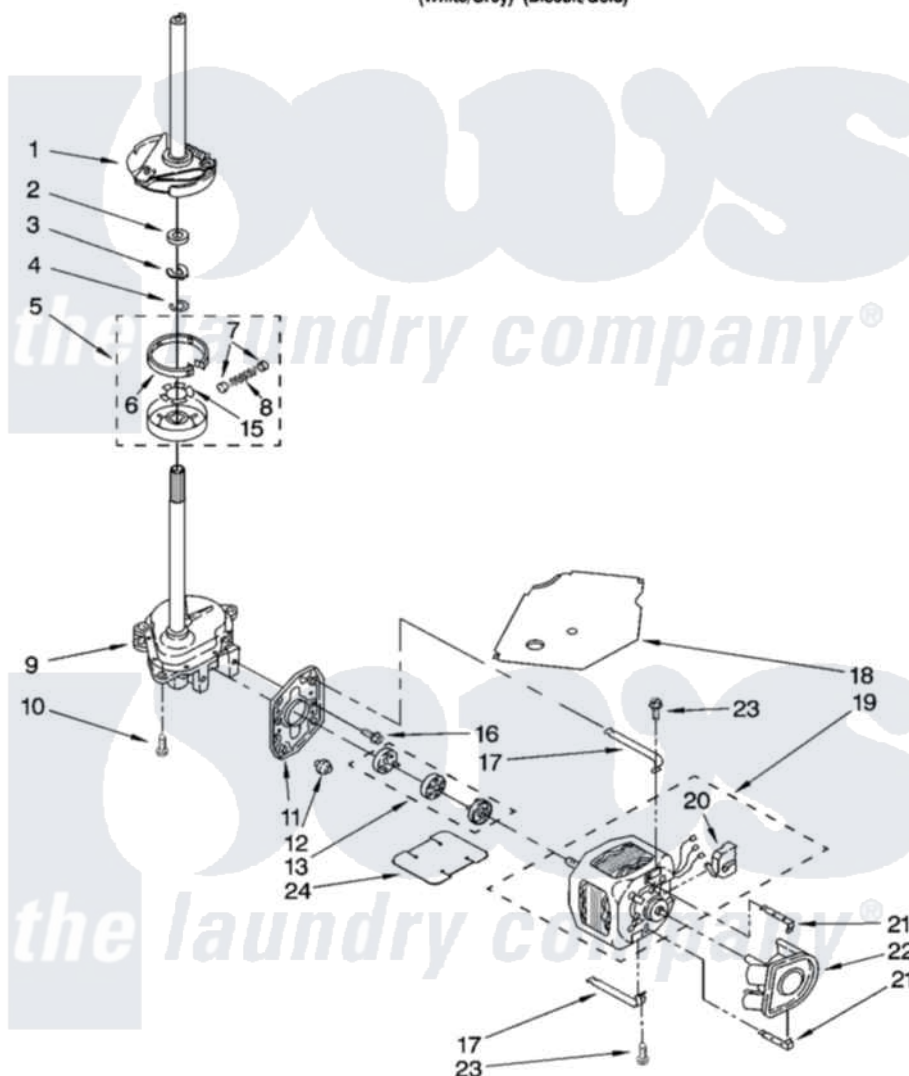

Whirlpool LSN3000PG1 04 - BRAKE, CLUTCH, GEARCASE, MOTOR AND PUMP PARTS

BRAKE, CLUTCH, GEARCASE, MOTOR AND PUMP PARTS

For Models: LSN3000PW1, LSN3000PG1
(White/Grey) (Biscuit/Gold)

8180561

7

Whirlpool [Residential Whirlpool LSN3000PG1 Washer Parts](#) Parts Diagram 04 - BRAKE, CLUTCH, GEARCASE, MOTOR AND PUMP PARTS
Click on the part number to view part

Item	Original Part Number	Replaced By	Status	Part Description
1	388952	285792		Basketdrive
2	63292			Washer, Spin Tube Thrust
3	62697	W10080230		Ring, Spin Tube Support
4	63283	285353		Ring
5	3951311	285785		Clutch
6	3951308	285790		Lining
7	62646			Cap, Clutch Spring
8	3946792			Spring And Damper Assembly
9	3360630	3360629		Gearcase
10	3357334	3400516		Screw Anti-Rattle
11	62611			Plate, Motor Mount To Gearcase
12	62691			Grommet, Motor
13	285753	285753A		Coupling
15	3355454			Clip, Main Drive

16	3400516		Screw Anti-Rattle
17	3349637	W10086010	Retainer, Motor
18	3362089		Shield, Tub To Motor
19	8529935		Motor, Main Drive
20	8529896		Switch, Main Drive Motor
21	8546127		Retainer, Pump
22	3363394		Pump
23	3387485	273556	Screw, 10-16 X 5/8
24	3946532		Shield, Motor