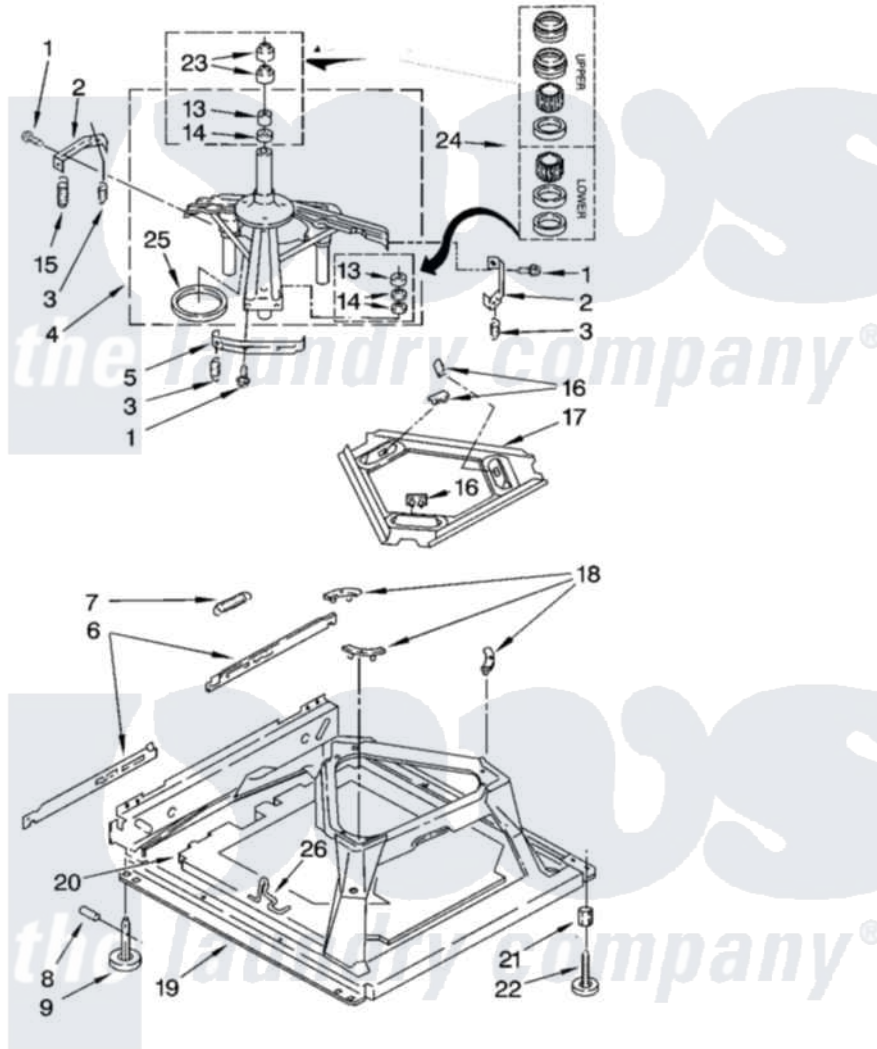

Whirlpool LSN3000PG1 05 - MACHINE BASE PARTS

MACHINE BASE PARTS

For Models: LSN3000PW1, LSN3000PG1
(White/Grey) (Biscuit/Gold)

8

8180561

Whirlpool Residential Whirlpool LSN3000PG1 Washer Parts Parts Diagram 05 - MACHINE BASE PARTS
Click on the part number to view part

Item	Original Part Number	Replaced By	Status	Part Description
1	3400076			Screw, Bracket Mounting
2	64067			Bracket, Spring Outer
3	63907			Spring, Suspension
4	3362087	280184		Support
5	64065			Bracket, Spring Outer
6	63466			Link, Leveling Mechanism
7	62597	8316845		Spring
8	62837			Pin, Knurled
9	62596	285244		Feet-Leveling
13	3347047	8546455		Bearing, Centerpost
14	357409	359449		Seal, Agitator Shaft
15	8318050	285901		Spring
16	62568	285219		Pad
17	3946509			Plate, Suspension
18	3363660	285744		Pad
19	3946512	285771		Base

20	8544816	Absorber, Sound	
21	3359452	Nut, Lock	
22	389102	W10001130	Foot, Leveling
23	356934	8577376	Seal, Centerpost
24	285203	Centerpost Bearing Kit	
25	63134	Ring, Sound Deadening	
26	63806	W10145155	Retainer, Suspension Spring