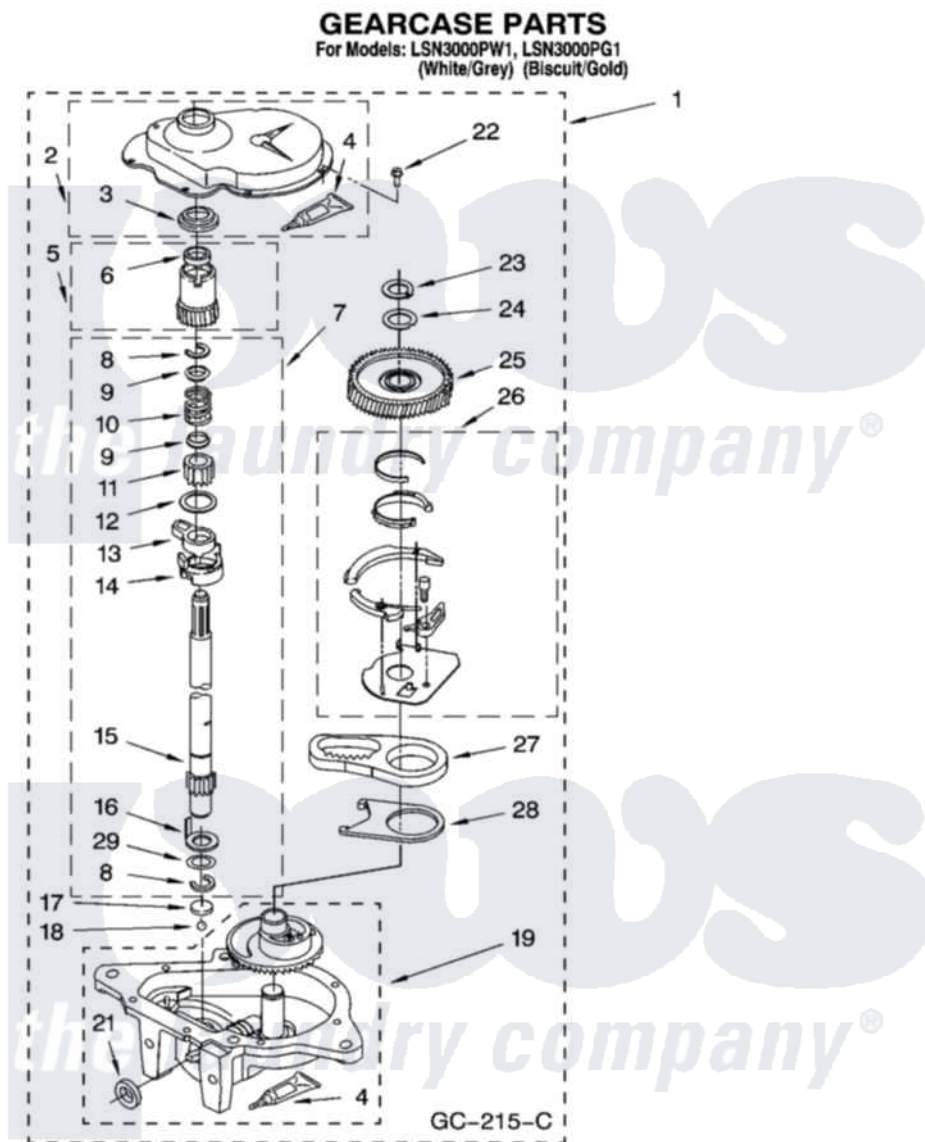

Whirlpool LSN3000PG1 08 - GEARCASE PARTS

12

8180561

Whirlpool Residential Whirlpool LSN3000PG1 Washer Parts Parts Diagram 08 - GEARCASE PARTS
Click on the part number to view part

Item	Original Part Number	Replaced By	Status	Part Description
1	3360630	3360629		Gearcase
2	285202			Cover, Gearcase
3	3349985			Seal, Gearcase Cover
4	285195			Sealer Sealer, Gasket
5	63320	285362		Gear and Pinion
6	356427			Seal, Spin Pinion
7	389387			Shaft, Agitator
8	90369		Not Available	Ring, Retaining (2)
9	62677			Retainer, Spring
10	62676			Spring, Agitator
11	63273	285509		Shaft, Agitator
12	62619			Washer, Agitator Gear
13	62580	285206		Cam-Agitator
14	62581	285206		Cam-Agitator
15	285509			Shaft, Agitator
16	62618			Washer, Cam Thrust

17	16018	285205	Bearing
18	85529	285205	Bearing
19	389230	285515	Gearcase
21	285352		Seal Kit, Thrust Plug
22	3351614		Screw, Gearcase Cover Mounting
23	3362552	285765	Ring-Retr
24	285735	285766	Washer Kit, Thrust
25	62570	285362	Gear and Pinon
26	388253	999516	Shelf-Glas
27	3349296	8546456	Rack, Connecting
28	62621		Actuator, Shift
29	388815		Washer, Intermediate 1 3976263 Miscellaneous Parts Bag 2 3976300 Washer, Inlet Hose 3 3366913 Clamp, Hose