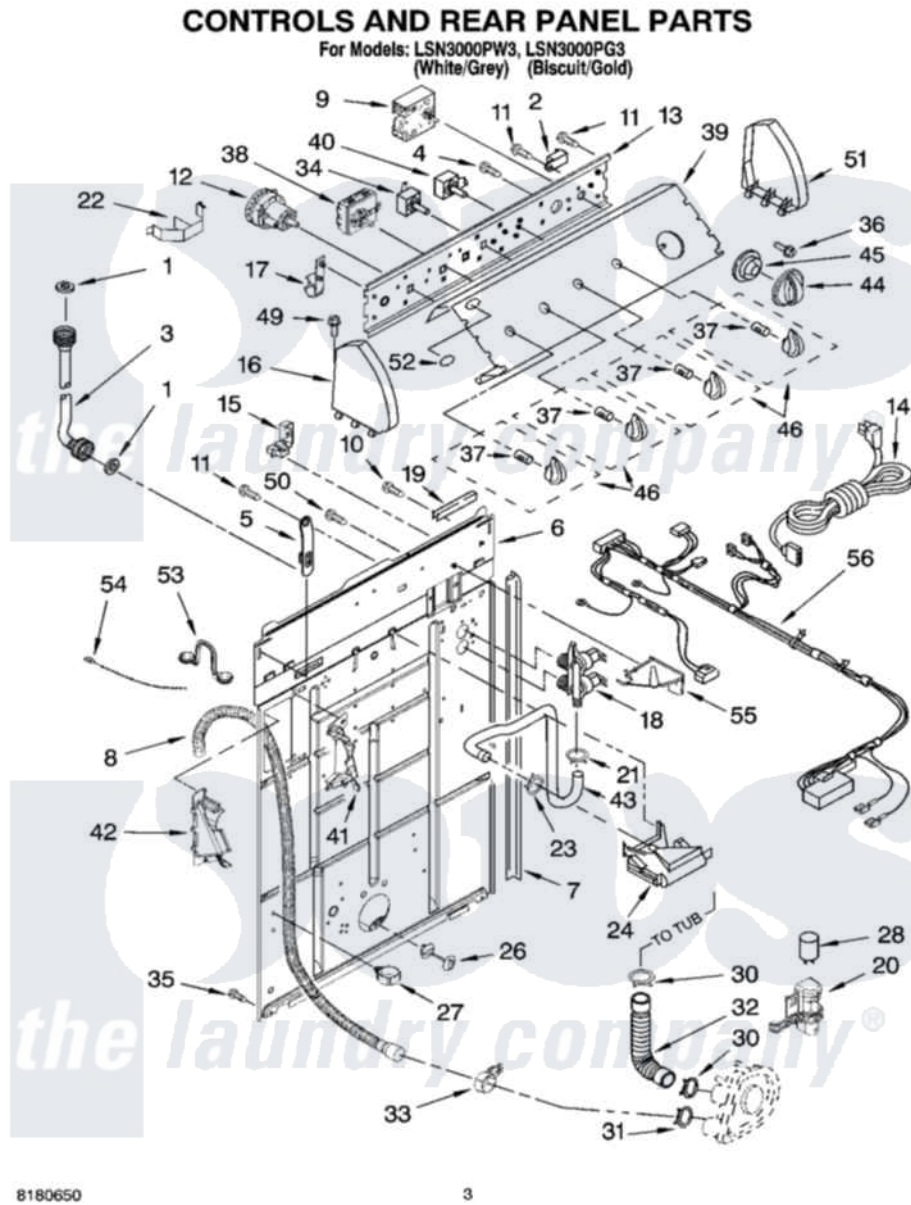

Whirlpool LSN3000PG3 02 - CONTROLS AND REAR PANEL PARTS

Whirlpool Residential Whirlpool LSN3000PG3 Washer Parts Parts Diagram 02 - CONTROLS AND REAR PANEL PARTS
Click on the part number to view part

Item	Original Part Number	Replaced By	Status	Part Description
1	3976300	16123		Washer Inlet-Hose Miscellaneous Parts Must be Ordered Separately.
2	694419			Mini-Buzzer
3	8571377	89503		Hose-Inlet
"	8571378	89503		Hose-Inlet
4	3400073			Screw, Ground
5	8568314			Strap, Console
6	8318015			Panel, Rear
7	62747			Pad, Rear Panel
8	8559373	W10096921		Drain Hose Assembly
9	3955765			Timer, Control
10	3351614			Screw, Gearcase Cover Mounting
11	90767			Screw, 8A X 3/8 HeX Washer Head Tapping
12	3366845	W10339326		Switch-WL
13	8544893			Bracket, Control