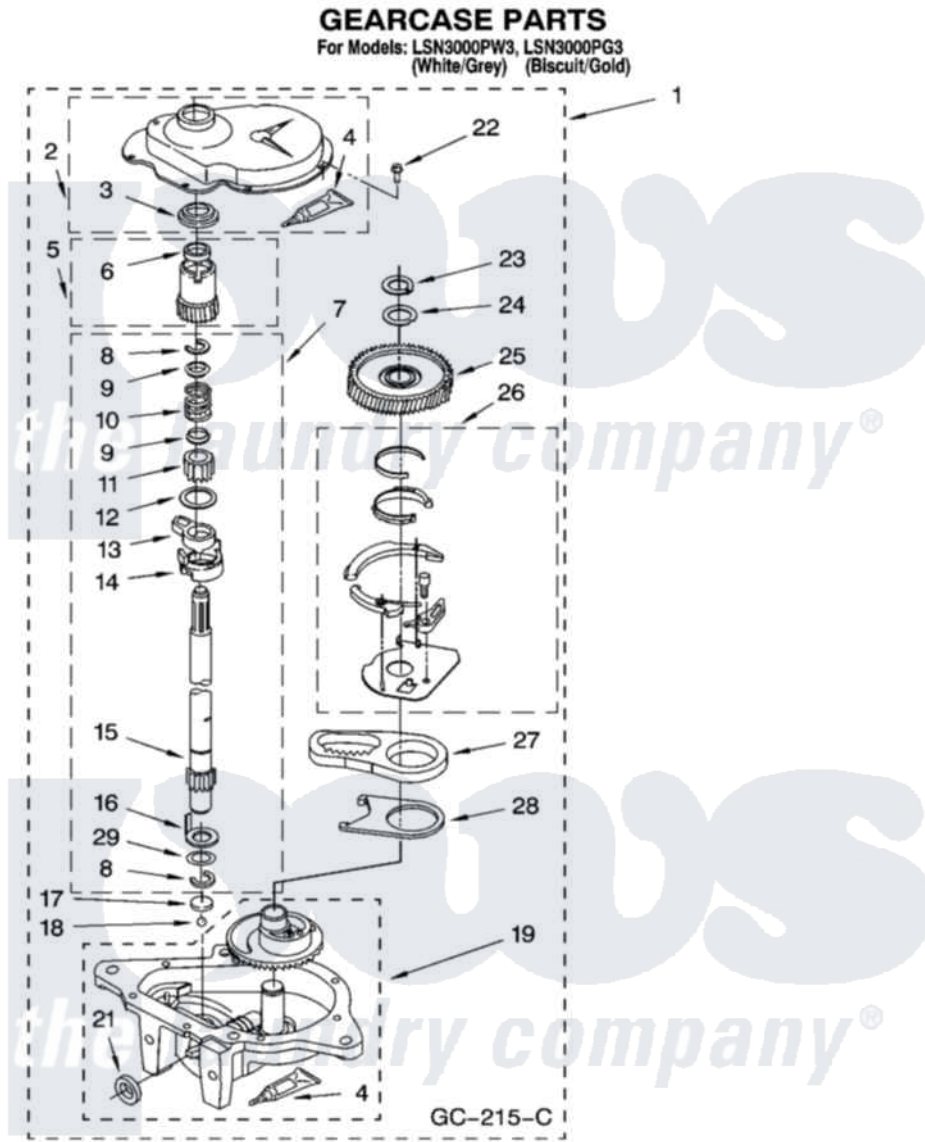

Whirlpool LSN3000PG3 08 - GEARCASE PARTS

12

8180650

Whirlpool Residential Whirlpool LSN3000PG3 Washer Parts Parts Diagram 08 - GEARCASE PARTS
Click on the part number to view part

Item	Original Part Number	Replaced By	Status	Part Description
1	3360630	3360629		Gearcase
2	285202			Cover, Gearcase
3	3349985			Seal, Gearcase Cover
4	285195			Sealer Sealer, Gasket
5	63320	285362		Gear and Pinion
6	356427			Seal, Spin Pinion
7	389387			Shaft, Agitator
8	90369		Not Available	Ring, Retaining (2)
9	62677			Retainer, Spring
10	62676			Spring, Agitator
11	63273	285509		Shaft, Agitator
12	62619			Washer, Agitator Gear
13	62580	285206		Cam-Agitator
14	62581	285206		Cam-Agitator
15	285509			Shaft, Agitator
16	62618			Washer, Cam Thrust

17	16018	285205	Bearing
18	85529	285205	Bearing
19	389230	285515	Gearcase
21	285352		Seal Kit, Thrust Plug
22	3351614		Screw, Gearcase Cover Mounting
23	3362552	285765	Ring-Retr
24	285735	285766	Washer Kit, Thrust
25	62570	285362	Gear and Pinon
26	388253	999516	Shelf-Glas
27	3349296	8546456	Rack, Connecting
28	62621		Actuator, Shift
29	388815		Washer, Intermediate 1 3976263 Miscellaneous Parts Bag 2 3976300 Washer, Inlet Hose 3 3366913 Clamp, Hose