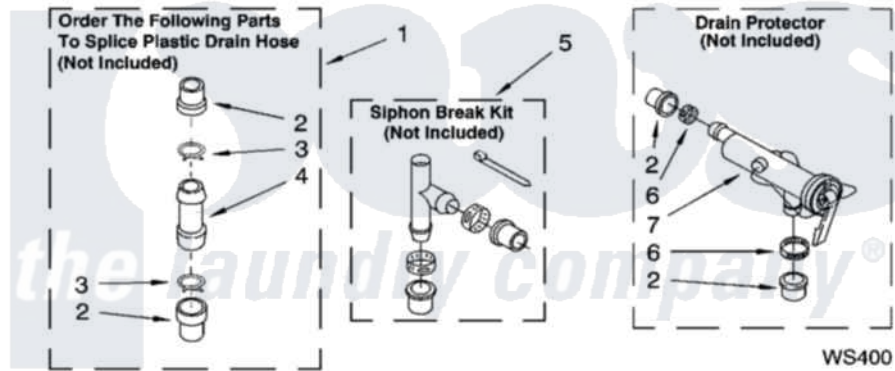

Whirlpool LSN3000PG3 09 - WATER SYSTEM PARTS, MISCELLANEOUS PARTS, OPTIONAL PARTS (NOT INCLUDED)

WATER SYSTEM PARTS

For Models: LSN3000PW3, LSN3000PG3
(White/Grey) (Biscuit/Gold)

8180650

13

Whirlpool [Residential Whirlpool LSN3000PG3 Washer Parts](#) Parts Diagram 09 - WATER SYSTEM PARTS, MISCELLANEOUS PARTS, OPTIONAL PARTS (NOT INCLUDED)

[Click on the part number to view part](#)

Item	Original Part Number	Replaced By	Status	Part Description
1	285442			Water System Parts
2	285321			Water System Parts
3	370447	285655		Clamp, Hose
4	16272			Connector, Straight
5	285320			Water System Parts
6	65349	285655		Clamp, Hose
7	367031			Water System Parts
1	3957361			Miscellaneous Parts Bag
2	3976300	16123		Washer Inlet-Hose Miscellaneous Parts Must be Ordered Separately.
3	3359452			Nut, Lock
4	389102	W10001130		Foot, Leveling
	72017			Paint, Touch-Up
"	4392899			Paint, Touch-Up