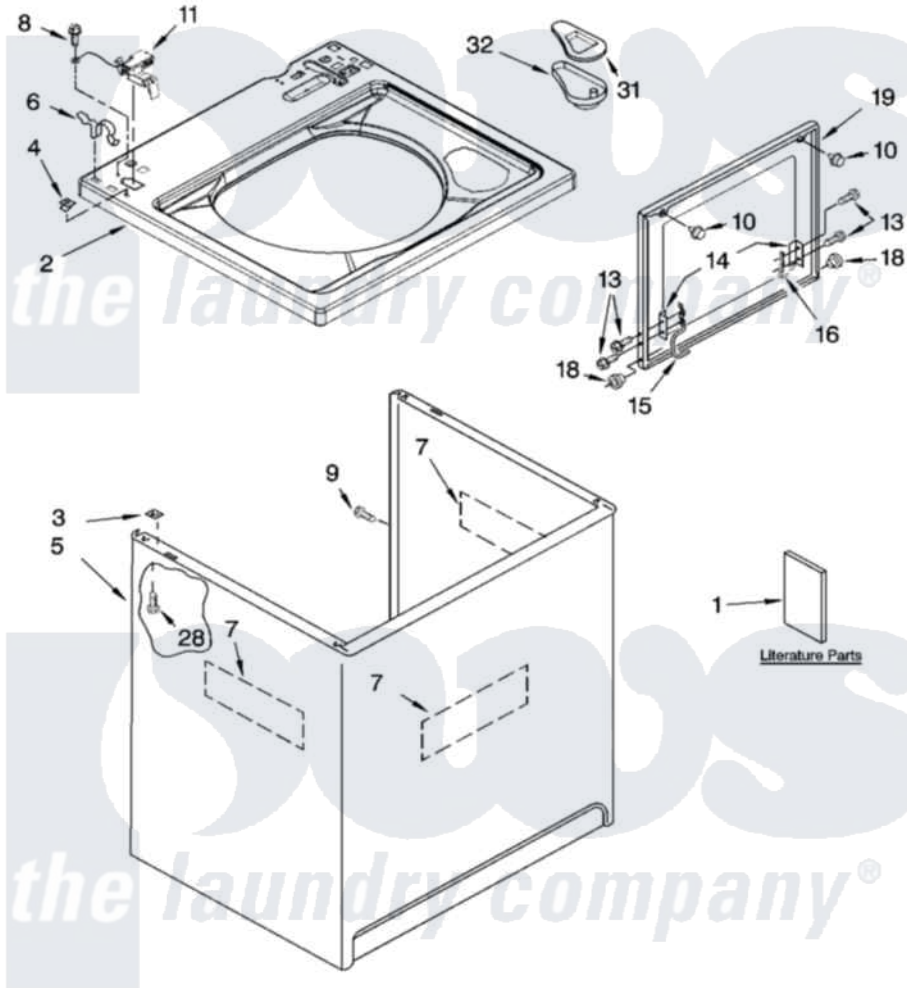

# Whirlpool LSN3000PG4 01 - TOP AND CABINET PARTS

## TOP AND CABINET PARTS

For Models: LSN3000PW4, LSN3000PG4  
(White/Grey) (Biscuit/Gold)

AUTOMATIC  
WASHER

10-05 Litho in U.S.A. (dtd)

1

Part No. 8190688

[Whirlpool Residential Whirlpool LSN3000PG4 Washer Parts](#) Parts Diagram 01 - TOP AND CABINET PARTS

[Click on the part number to view part](#)

Item	Original Part Number	Replaced By	Status	Part Description
1	3958075		Not Available	Installation Instructions
"	8578232		Not Available	Use & Care Guide
"	3955903		Not Available	Feature Sheet
"	3957477		Not Available	Energy Guide
"	8565442		Not Available	Wiring Diagram
"	N/A		Not Available	Following May Be Purchased DO-IT-YOURSELF REPAIR MANUALS
"	<a href="#">4313896</a>			Do-It-Yourself Repair Manuals
2	<a href="#">8543447</a>			Top
"	<a href="#">8543448</a>			Top
3	62750			Spacer, Cabinet To Top (4)
4	<a href="#">357213</a>			Nut, Push-In
5	<a href="#">63424</a>			Cabinet
"	<a href="#">3954357</a>			Cabinet
6	<a href="#">62780</a>			Clip, Top And Cabinet And Rear Panel

7	<a href="#">3976348</a>		Absorber, Sound
8	<a href="#">3351614</a>		Screw, Gearcase Cover Mounting
9	3357011	<a href="#">308685</a>	Side Trim )
10	<a href="#">9724509</a>		Bumper, Lid
11	<a href="#">8318084</a>		Switch, Lid
13	355274	<a href="#">W10119828</a>	Screw, Lid Hinge Mounting
14	<a href="#">21097</a>		Pad, Lid Hinge
15	8559336	<a href="#">W10225136</a>	Hinge 7 Pad Assembly
16	<a href="#">91770</a>		Hinge, Lid
18	<a href="#">8319539</a>		Bearing, Lid Hinge
19	8558401	<a href="#">W10193861</a>	Lid
"	8558402	<a href="#">W10193862</a>	Lid
28	<a href="#">3390631</a>		Screw, 10-16 X 3/8
31	<a href="#">3955788</a>		Cover, Dispenser
32	<a href="#">8519517</a>		Dispenser, Bleach