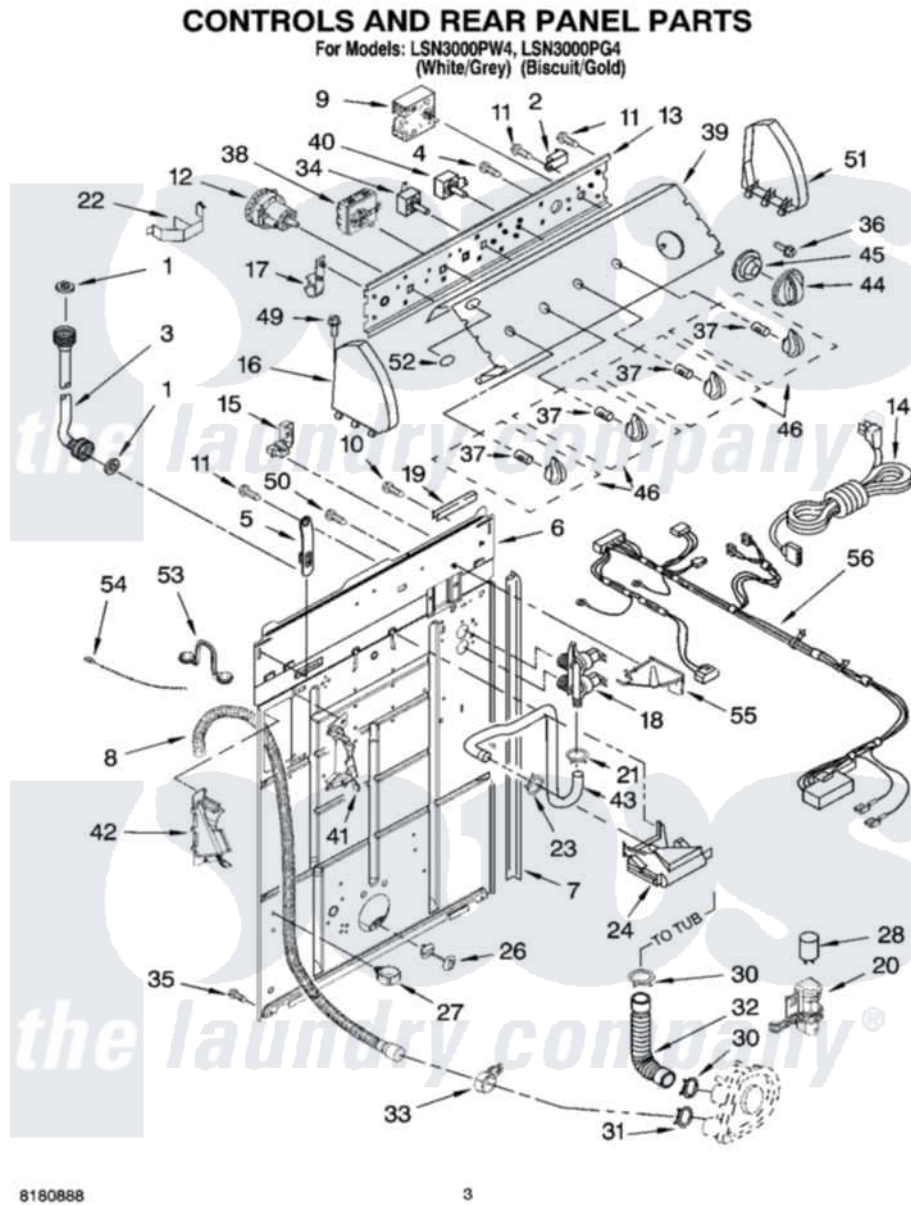

Whirlpool LSN3000PG4 02 - CONTROLS AND REAR PANEL PARTS

Whirlpool [Residential Whirlpool LSN3000PG4 Washer Parts](#) Parts Diagram 02 - CONTROLS AND REAR PANEL PARTS
Click on the part number to view part

Item	Original Part Number	Replaced By	Status	Part Description
1	3976300	16123		Washer Inlet-Hose Miscellaneous Parts Must be Ordered Separately.
2	694419			Mini-Buzzer
3	8571377	89503		Hose-Inlet
"	8571378	89503		Hose-Inlet
4	3400073			Screw, Ground
5	8568314			Strap, Console
6	8318015			Panel, Rear
7	62747			Pad, Rear Panel
8	8559373	W10096921		Drain Hose Assembly
9	3955765			Timer, Control
10	3351614			Screw, Gearcase Cover Mounting
11	90767			Screw, 8A X 3/8 HeX Washer Head Tapping
12	3366845	W10339326		Switch-WL
13	8544893			Bracket, Control