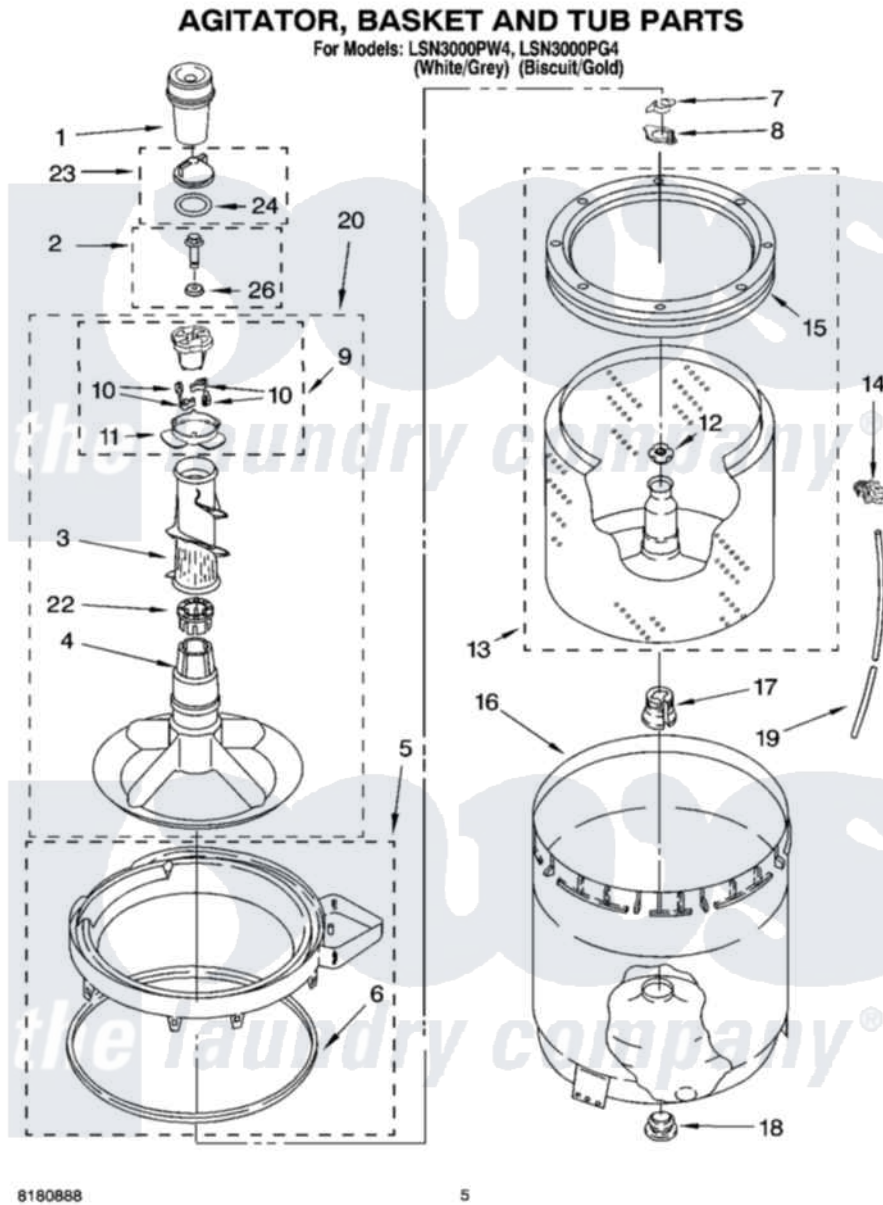

Whirlpool LSN3000PG4 03 - AGITATOR, BASKET AND TUB PARTS

Whirlpool Residential Whirlpool LSN3000PG4 Washer Parts Parts Diagram 03 - AGITATOR, BASKET AND TUB PARTS

[Click on the part number to view part](#)

Item	Original Part Number	Replaced By	Status	Part Description
1	63580			Dispenser, Fabric Softener
2	358237			Screw And Washer
3	3363003			Mover, Clothes
4	3951632			Agitator
5	8528150	W10445870		Ring-Tub
6	3976308			Gasket, Tub Ring
7	3354845			Clip, Agitator
8	8543666			Washer, Agitator
9	3951682	285809		Cam-Agitator
10	3366877	80040		Dog-Agitator
11	3952374			Bearing, Driven Cam
12	21366			Nut, Spanner
13	8526016	W10389328		Clothes Container, Assembly
14	2219077			Clip, Pressure Switch Hose
15	8519788	387240		Ring, Balance
16	63849			Strain Relief, Power Cord

17	389140		Tub Block, Basket Drive
18	383727		Gasket, Centerpodt
19	3347780	353244	Hose, Pressure Switch
20	3951744		Agitator Assembly
22	3951608		Spacer, Thrust
23	3354733	W10074580	Cap, Barrier
24	3348855	W10072840	Fabric Softener
26	3949550		Washer