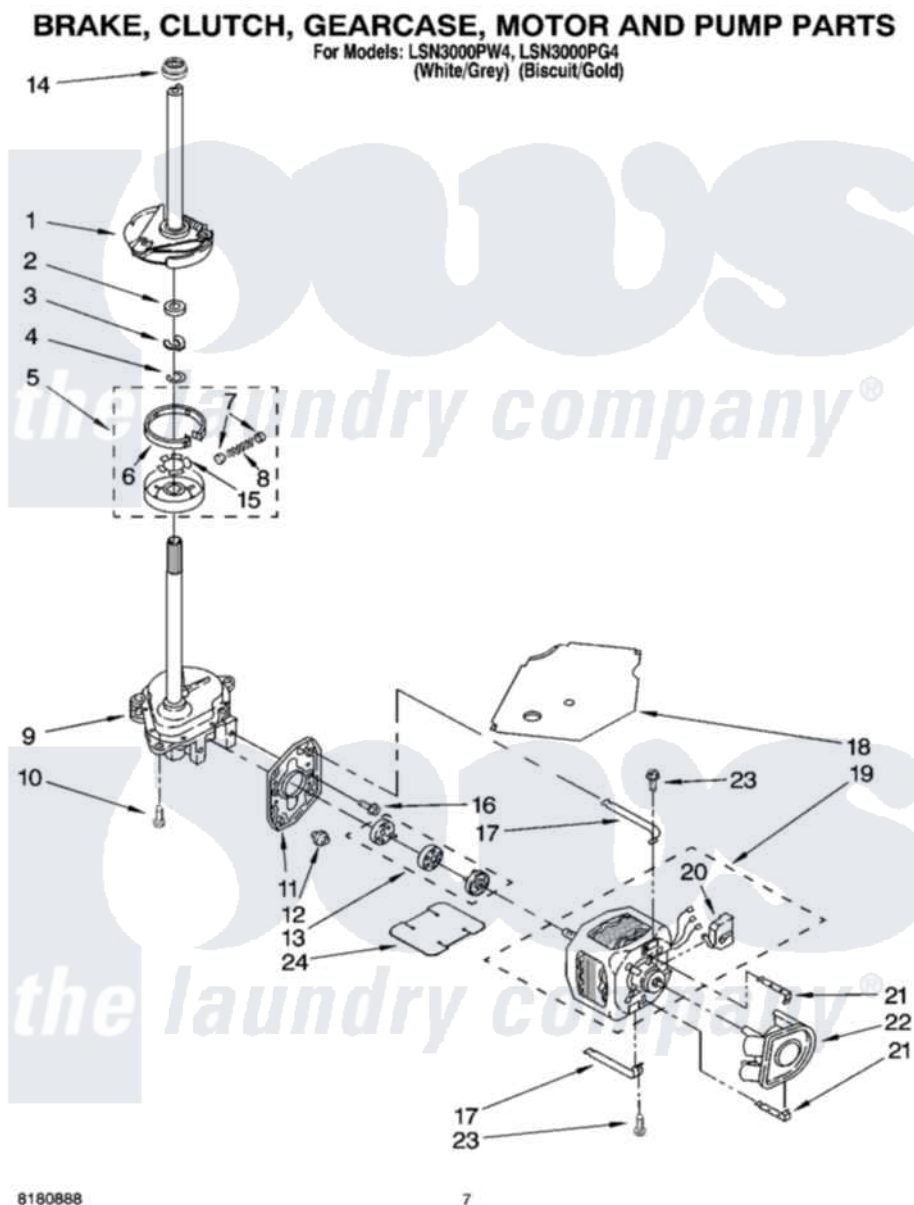

# Whirlpool LSN3000PG4 04 - BRAKE, CLUTCH, GEARCASE, MOTOR AND PUMP PARTS

Whirlpool [Residential Whirlpool LSN3000PG4 Washer Parts](#) Parts Diagram 04 - BRAKE, CLUTCH, GEARCASE, MOTOR AND PUMP PARTS  
 Click on the part number to view part

Item	Original Part Number	Replaced By	Status	Part Description
1	388952	<a href="#">285792</a>		Basketdrive
2	<a href="#">63292</a>			Washer, Spin Tube Thrust
3	62697	<a href="#">W10080230</a>		Ring, Spin Tube Support
4	63283	<a href="#">285353</a>		Ring
5	3951311	<a href="#">285785</a>		Clutch
6	3951308	<a href="#">285790</a>		Lining
7	<a href="#">62646</a>			Cap, Clutch Spring
8	<a href="#">3946792</a>			Spring And Damper Assembly
9	3360630	<a href="#">3360629</a>		Gearcase
10	3357334	<a href="#">3400516</a>		Screw Anti-Rattle
11	<a href="#">62611</a>			Plate, Motor Mount To Gearcase
12	<a href="#">62691</a>			Grommet, Motor
13	285753	<a href="#">285753A</a>		Coupling
14	<a href="#">8577374</a>			Seal, Centerpost

15	<a href="#">3355454</a>		Clip, Main Drive
16	<a href="#">3400516</a>		Screw Anti-Rattle
17	3349637	<a href="#">W10086010</a>	Retainer, Motor
18	<a href="#">3362089</a>		Shield, Tub To Motor
19	<a href="#">8529935</a>		Motor, Main Drive
20	<a href="#">8529896</a>		Switch, Main Drive Motor
21	<a href="#">8546127</a>		Retainer, Pump
22	<a href="#">3363394</a>		Pump
23	3387485	<a href="#">273556</a>	Screw, 10-16 X 5/8
24	<a href="#">3946532</a>		Shield, Motor