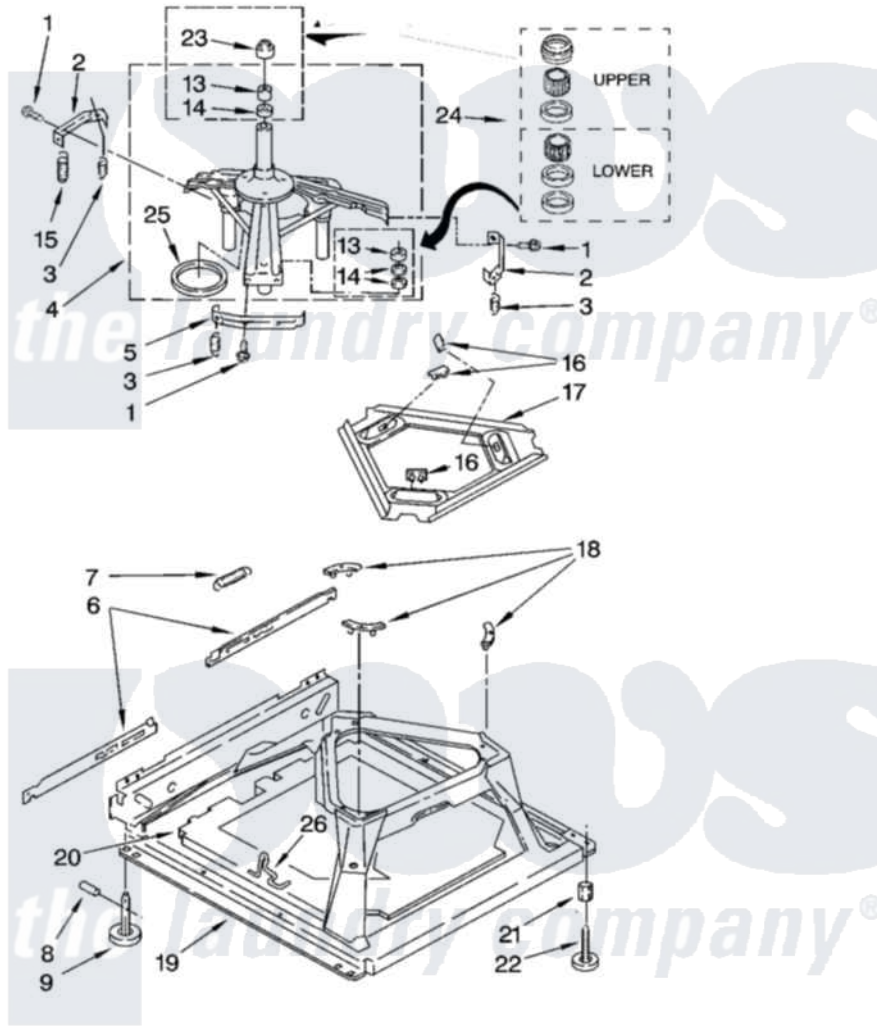

Whirlpool LSN3000PG4 05 - MACHINE BASE PARTS

MACHINE BASE PARTS

For Models: LSN3000PW4, LSN3000PG4
(White/Grey) (Biscuit/Gold)

8

8180688

Whirlpool [Residential Whirlpool LSN3000PG4 Washer Parts](#) Parts Diagram 05 - MACHINE BASE PARTS
Click on the part number to view part

Item	Original Part Number	Replaced By	Status	Part Description
1	3400076			Screw, Bracket Mounting
2	64067			Bracket, Spring Outer
3	63907			Spring, Suspension
4	8575214	280184		Support
5	64065			Bracket, Spring Outer
6	63466			Link, Leveling Mechanism
7	62597	8316845		Spring
8	62837			Pin, Knurled
9	62596	285244		Feet-Leveling
13	3347047	8546455		Bearing, Centerpost
14	357409	359449		Seal, Agitator Shaft
15	8318050	285901		Spring
16	62568	285219		Pad
17	3946509			Plate, Suspension
18	3363660	285744		Pad
19	3946512	285771		Base

20	8544816		Absorber, Sound
21	3359452		Nut, Lock
22	389102	W10001130	Foot, Leveling
23	8577376		Seal, Centerpost
24	285203		Centerpost Bearing Kit
25	63134		Ring, Sound Deadening
26	63806	W10145155	Retainer, Suspension Spring