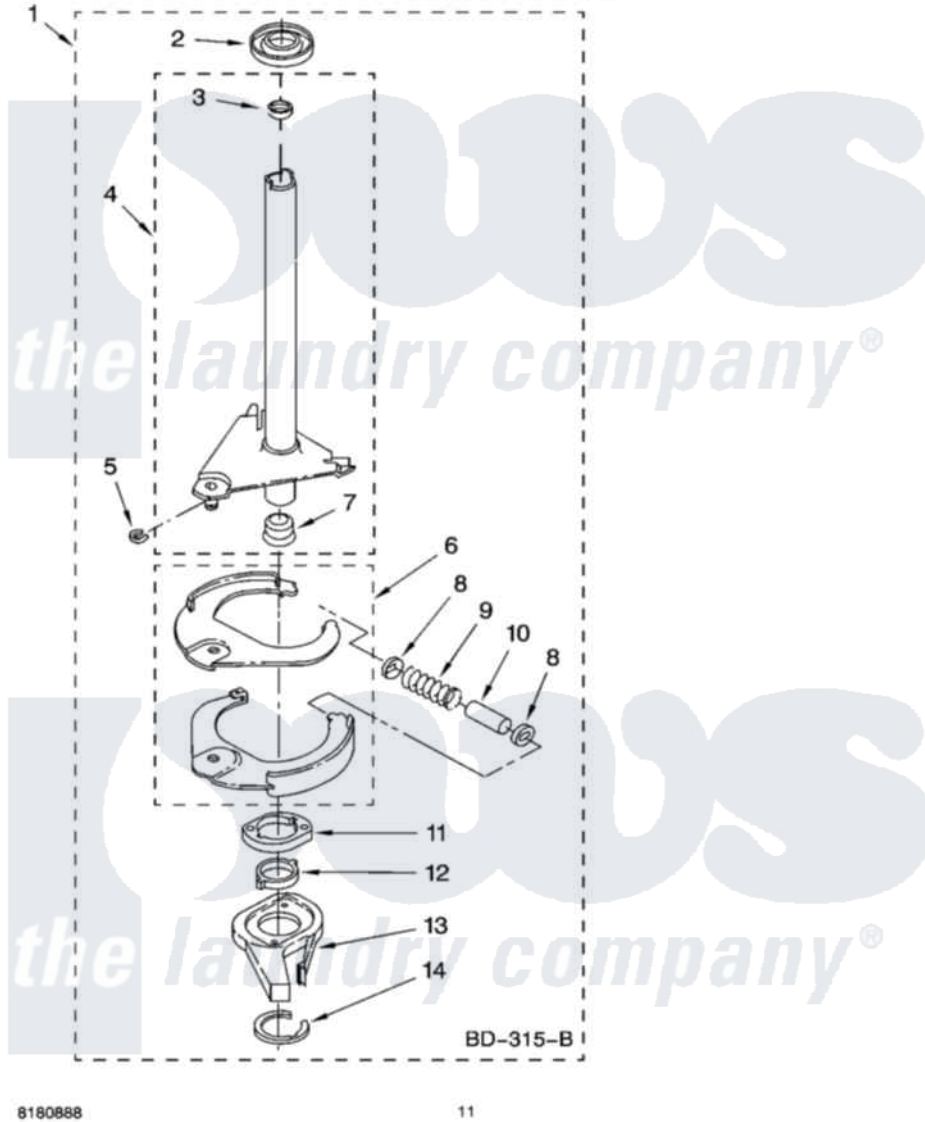

# Whirlpool LSN3000PG4 07 - BRAKE AND DRIVE TUBE PARTS

## BRAKE AND DRIVE TUBE PARTS

For Models: LSN3000PW4, LSN3000PG4  
(White/Grey) (Biscuit/Gold)

8180888

11

Whirlpool [Residential Whirlpool LSN3000PG4 Washer Parts](#) Parts Diagram 07 - BRAKE AND DRIVE TUBE PARTS  
Click on the part number to view part

Item	Original Part Number	Replaced By	Status	Part Description
1	388952	<a href="#">285792</a>		Basketdrive
2	<a href="#">62658</a>			Ring, Thrust
3	<a href="#">356427</a>			Seal, Spin Pinion
4	64027	<a href="#">64208</a>		Tube-Spin
5	64035	<a href="#">W10083190</a>		Ring, Retaining
6	64232	<a href="#">285438</a>		Shoe-Brake
7	62703	<a href="#">8546462</a>		"T" Bearing, Spin Tube
8	3353956	<a href="#">285658</a>		Sleeve
9	387806		Not Available	Spring, Brake
10	3355360	<a href="#">285658</a>		Sleeve
11	661516	<a href="#">8546461</a>		Cam, Brake Release
12	<a href="#">63022</a>			Sleeve, Cam
13	64194	<a href="#">285790</a>		Lining
14	90368	<a href="#">W10083200</a>		Ring, Retaining
"	N/A		Not Available	FOLLOWING PARTS NOT ILLUSTRATED
"	<a href="#">285208</a>			Lubricant