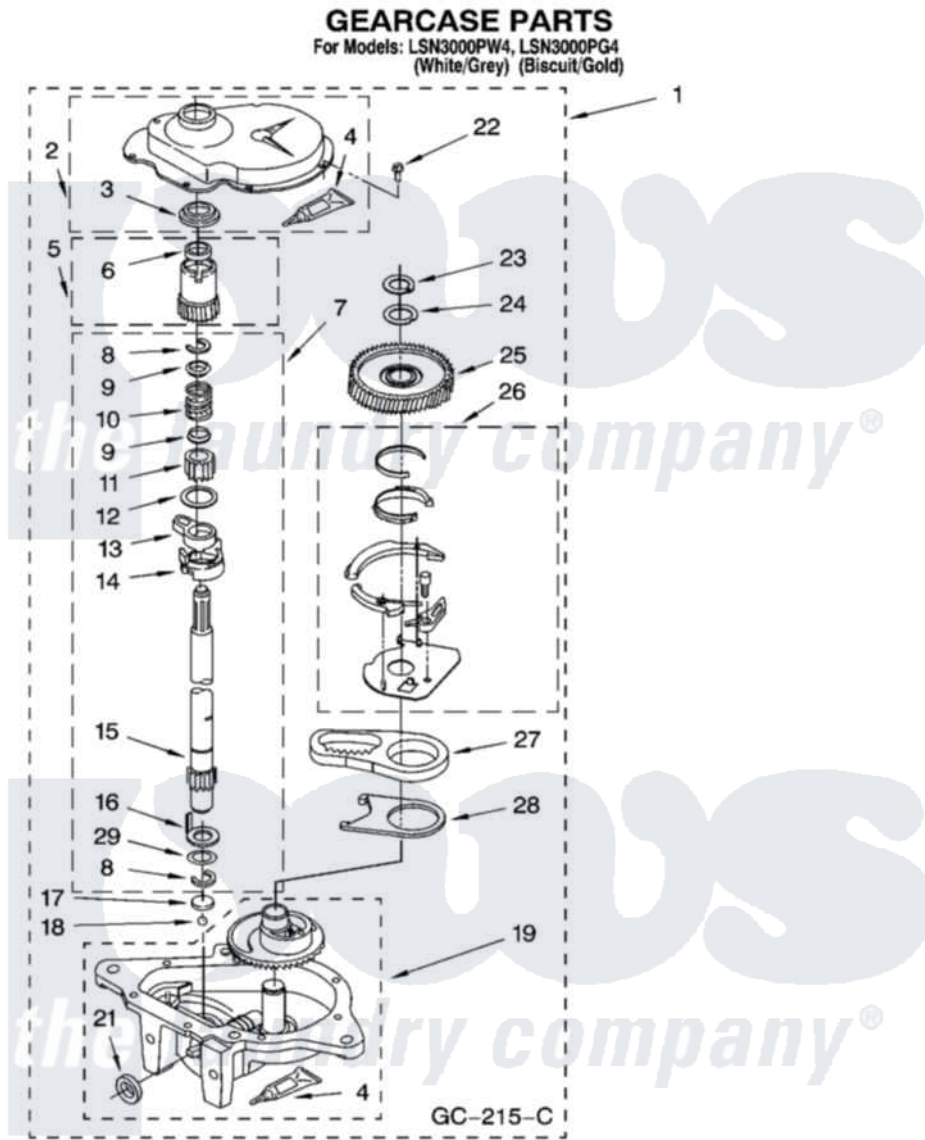

Whirlpool LSN3000PG4 08 - GEARCASE PARTS

12

8180888

Whirlpool Residential Whirlpool LSN3000PG4 Washer Parts Parts Diagram 08 - GEARCASE PARTS
Click on the part number to view part

Item	Original Part Number	Replaced By	Status	Part Description
1	3360630	3360629		Gearcase
2	285202			Cover, Gearcase
3	3349985			Seal, Gearcase Cover
4	285195			Sealer Sealer, Gasket
5	63320	285362		Gear and Pinion
6	356427			Seal, Spin Pinion
7	389387			Shaft, Agitator
8	90369		Not Available	Ring, Retaining (2)
9	62677			Retainer, Spring
10	62676			Spring, Agitator
11	63273	285509		Shaft, Agitator
12	62619			Washer, Agitator Gear
13	62580	285206		Cam-Agitator
14	62581	285206		Cam-Agitator
15	285509			Shaft, Agitator
16	62618			Washer, Cam Thrust

17	16018	285205	Bearing
18	85529	285205	Bearing
19	389230	285515	Gearcase
21	285352		Seal Kit, Thrust Plug
22	3351614		Screw, Gearcase Cover Mounting
23	3362552	285765	Ring-Retr
24	285735	285766	Washer Kit, Thrust
25	62570	285362	Gear and Pinon
26	388253	999516	Shelf-Glas
27	3349296	8546456	Rack, Connecting
28	62621		Actuator, Shift
29	388815		Washer, Intermediate 1 3976263 Miscellaneous Parts Bag 2 3976300 Washer, Inlet Hose 3 3366913 Clamp, Hose