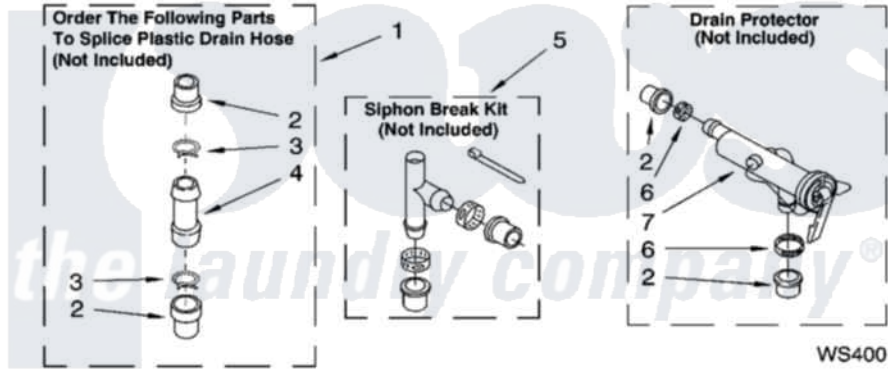

**Whirlpool LSN3000PG4 09 - WATER SYSTEM PARTS, OPTIONAL PARTS
(NOT INCLUDED)**

WATER SYSTEM PARTS

For Models: LSN3000PW4, LSN3000PG4
(White/Grey) (Biscuit/Gold)

8180888

13

Whirlpool [Residential Whirlpool LSN3000PG4 Washer Parts](#) Parts Diagram 09 - WATER SYSTEM PARTS,
OPTIONAL PARTS (NOT INCLUDED)
[Click on the part number to view part](#)

Item	Original Part Number	Replaced By	Status	Part Description
1	285442			Water System Parts
2	285321			Water System Parts
3	370447	285655		Clamp, Hose
4	16272			Connector, Straight
5	285320			Water System Parts
6	65349	285655		Clamp, Hose
7	367031			Water System Parts
	72017			Paint, Touch-Up
"	4392899			Paint, Touch-Up
"	350938			Paint, Pressurized Spray B
"	350930			Paint, Pressurized Spray B
"	4392901			Paint, Pressurized Spray
"	799344			Paint, Touch-Up)
"	4392900			Paint, Bulk)
"	N/A		Not Available	OIL