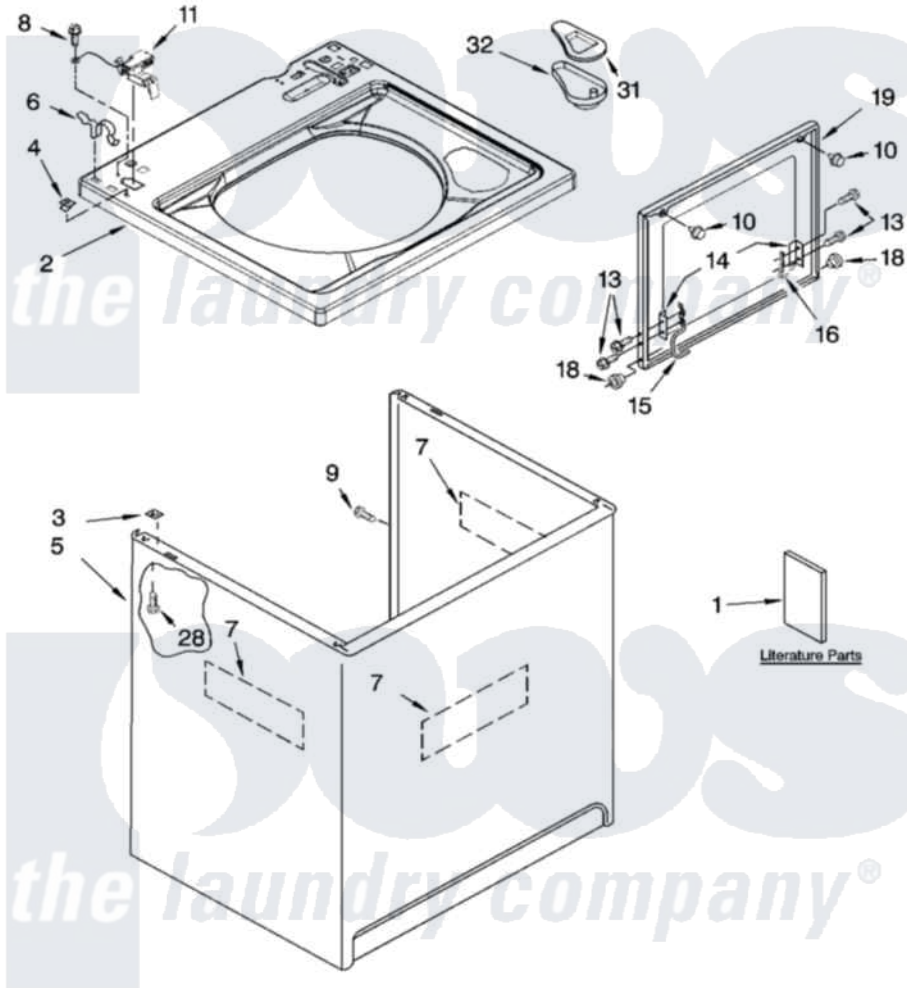

Whirlpool LSN3000PW1 01 - TOP AND CABINET PARTS

TOP AND CABINET PARTS

For Models: LSN3000PW1, LSN3000PG1
(White/Grey) (Biscuit/Gold)

AUTOMATIC
WASHER

10-04 Litho in U.S.A. (drd)

1

Part No. 8180561

[Whirlpool Residential Whirlpool LSN3000PW1 Washer Parts](#) Parts Diagram 01 - TOP AND CABINET PARTS

[Click on the part number to view part](#)

Item	Original Part Number	Replaced By	Status	Part Description
1	3956025		Not Available	Installation Instructions
"	3955869		Not Available	Use & Care Guide
"	3955903		Not Available	Feature Sheet
"	3956331		Not Available	Energy Guide
"	8542482		Not Available	Wiring Diagram
"	N/A		Not Available	Following May Be Purchased DO-IT-YOURSELF REPAIR MANUALS
"	4313896			Do-It-Yourself Repair Manuals
2	8543447			Top
"	8543448			Top
3	62750			Spacer, Cabinet To Top (4)
4	357213			Nut, Push-In
5	63424			Cabinet
"	3954357			Cabinet
6	62780			Clip, Top And Cabinet And Rear Panel

7	3976348		Absorber, Sound
8	3351614		Screw, Gearcase Cover Mounting
9	3357011	308685	Side Trim)
10	9724509		Bumper, Lid
11	8318084		Switch, Lid
13	355274	W10119828	Screw, Lid Hinge Mounting
14	21097		Pad, Lid Hinge
15	8559336	W10225136	Hinge 7 Pad Assembly
16	91770		Hinge, Lid
18	8319539		Bearing, Lid Hinge
19	8558401	W10193861	Lid
"	8558402	W10193862	Lid
28	3390631		Screw, 10-16 X 3/8
31	3955788		Cover, Dispenser
32	8519517		Dispenser, Bleach