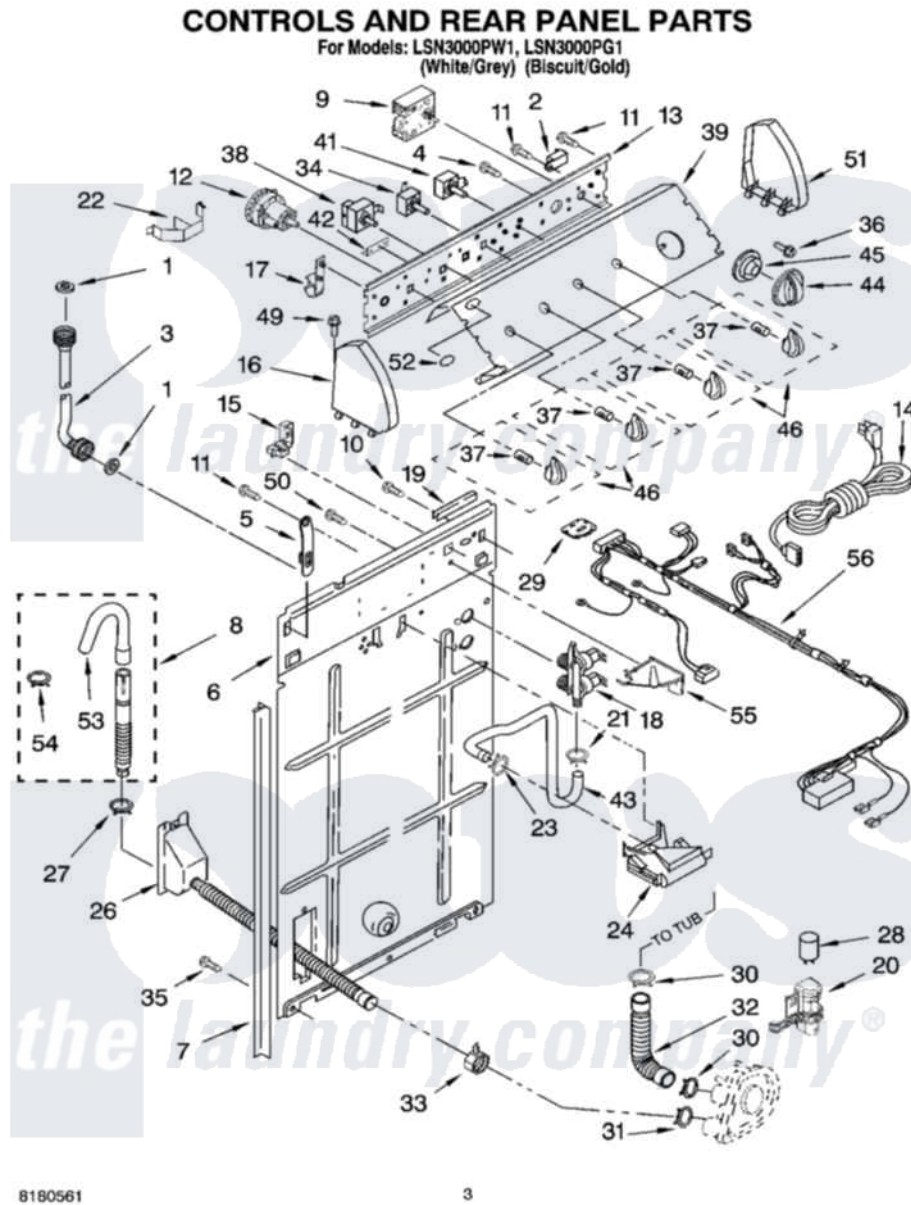

# Whirlpool LSN3000PW1 02 - CONTROLS AND REAR PANEL PARTS

Whirlpool Residential Whirlpool LSN3000PW1 Washer Parts Parts Diagram 02 - CONTROLS AND REAR PANEL PARTS  
Click on the part number to view part

Item	Original Part Number	Replaced By	Status	Part Description
1	3976300	<a href="#">16123</a>		Washer Inlet-Hose Miscellaneous Parts Must be Ordered Separately.
2	<a href="#">694419</a>			Mini-Buzzer
3	3949374	<a href="#">89503</a>		Hose-Inlet
"	3949375	<a href="#">89503</a>		Hose-Inlet
4	<a href="#">3400073</a>			Screw, Ground
5	8318255	<a href="#">8568314</a>		Strap, Console
6	<a href="#">3357978</a>			Panel, Rear
7	<a href="#">62747</a>			Pad, Rear Panel
8	3951609	<a href="#">285664</a>		Hose
"	661577	<a href="#">285666</a>		Hose
"	3357090	<a href="#">285702</a>		Hose
9	<a href="#">3955765</a>			Timer, Control
10	<a href="#">3351614</a>			Screw, Gearcase Cover Mounting
11	<a href="#">90767</a>			Screw, 8A X 3/8 HeX Washer Head Tapping