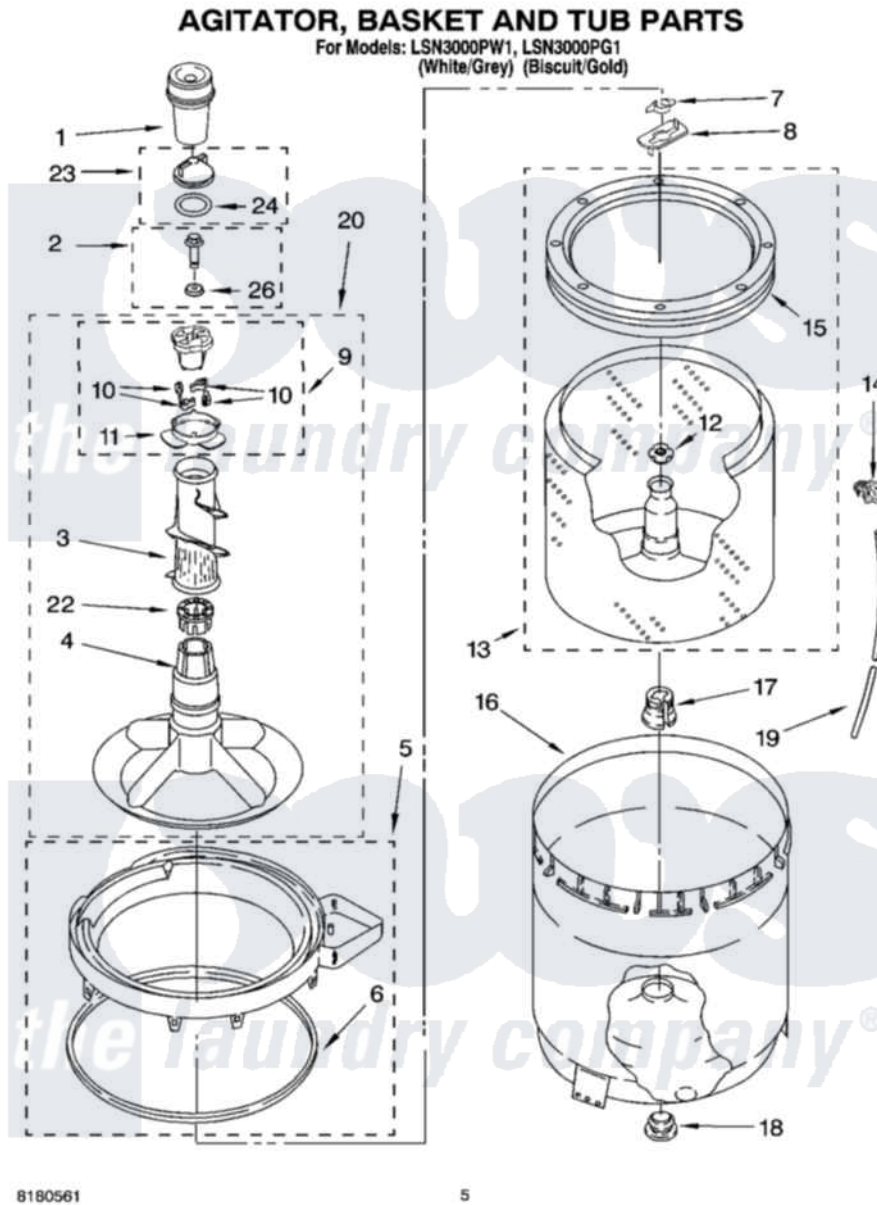

Whirlpool LSN3000PW1 03 - AGITATOR, BASKET AND TUB PARTS

Whirlpool Residential Whirlpool LSN3000PW1 Washer Parts Parts Diagram 03 - AGITATOR, BASKET AND TUB PARTS

[Click on the part number to view part](#)

Item	Original Part Number	Replaced By	Status	Part Description
1	63580			Dispenser, Fabric Softener
2	358237			Screw And Washer
3	3363003			Mover, Clothes
4	3951632			Agitator
5	8528150	W10445870		Ring-Tub
6	3976308			Gasket, Tub Ring
7	3354845			Clip, Agitator
8	3355921	8543666		Washer, Agitator
9	3951682	285809		Cam-Agitator
10	3366877	80040		Dog-Agitator
11	3952374			Bearing, Driven Cam
12	21366			Nut, Spanner
13	8526016	W10389328		Clothes Container, Assembly
14	2219077			Clip, Pressure Switch Hose
15	8519788	387240		Ring, Balance
16	63849			Strain Relief, Power Cord

17	389140		Tub Block, Basket Drive
18	383727		Gasket, Centerpodt
19	3347780	353244	Hose, Pressure Switch
20	3951744		Agitator Assembly
22	3951608		Spacer, Thrust
23	3354733	W10074580	Cap, Barrier
24	3348855	W10072840	Fabric Softener
26	3949550		Washer