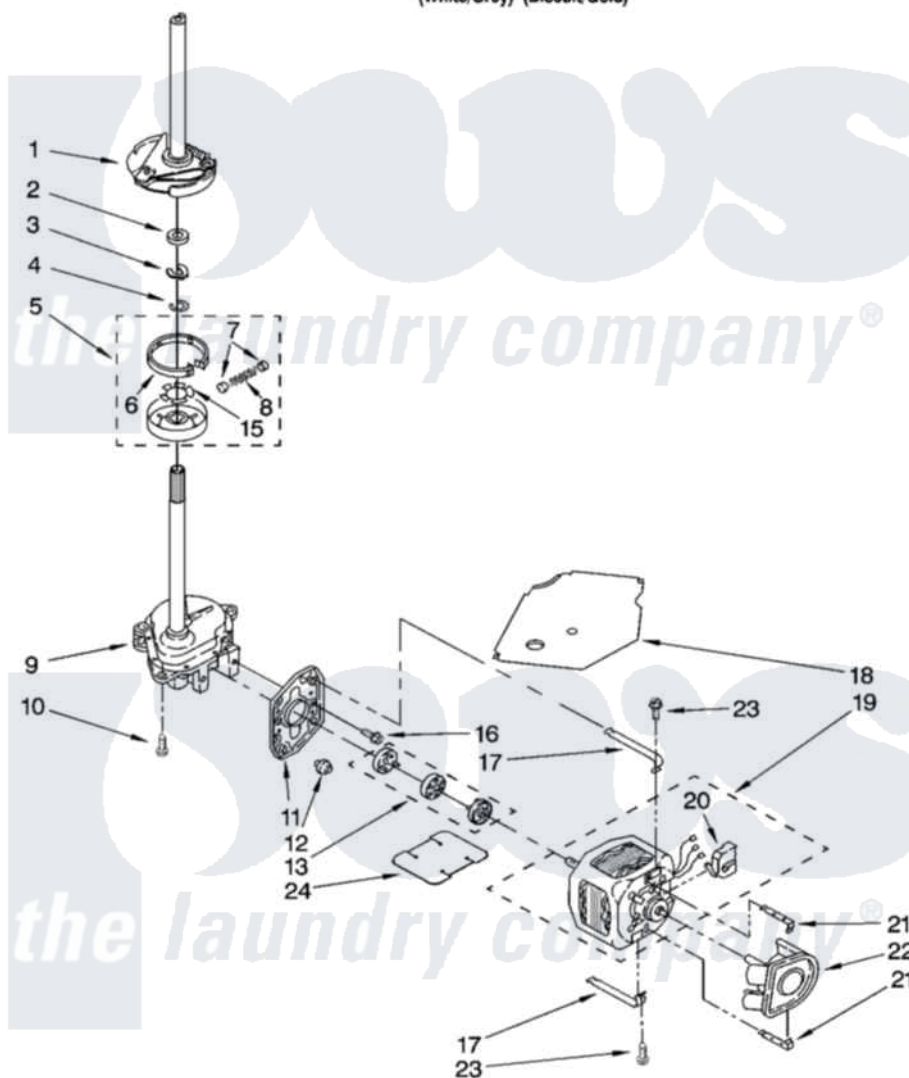

Whirlpool LSN3000PW1 04 - BRAKE, CLUTCH, GEARCASE, MOTOR AND PUMP PARTS

BRAKE, CLUTCH, GEARCASE, MOTOR AND PUMP PARTS

For Models: LSN3000PW1, LSN3000PG1
(White/Grey) (Biscuit/Gold)

8180561

7

Whirlpool [Residential Whirlpool LSN3000PW1 Washer Parts](#) Parts Diagram 04 - BRAKE, CLUTCH, GEARCASE, MOTOR AND PUMP PARTS
Click on the part number to view part

Item	Original Part Number	Replaced By	Status	Part Description
1	388952	285792		Basketdrive
2	63292			Washer, Spin Tube Thrust
3	62697	W10080230		Ring, Spin Tube Support
4	63283	285353		Ring
5	3951311	285785		Clutch
6	3951308	285790		Lining
7	62646			Cap, Clutch Spring
8	3946792			Spring And Damper Assembly
9	3360630	3360629		Gearcase
10	3357334	3400516		Screw Anti-Rattle
11	62611			Plate, Motor Mount To Gearcase
12	62691			Grommet, Motor
13	285753	285753A		Coupling
15	3355454			Clip, Main Drive

16	3400516		Screw Anti-Rattle
17	3349637	W10086010	Retainer, Motor
18	3362089		Shield, Tub To Motor
19	8529935		Motor, Main Drive
20	8529896		Switch, Main Drive Motor
21	8546127		Retainer, Pump
22	3363394		Pump
23	3387485	273556	Screw, 10-16 X 5/8
24	3946532		Shield, Motor