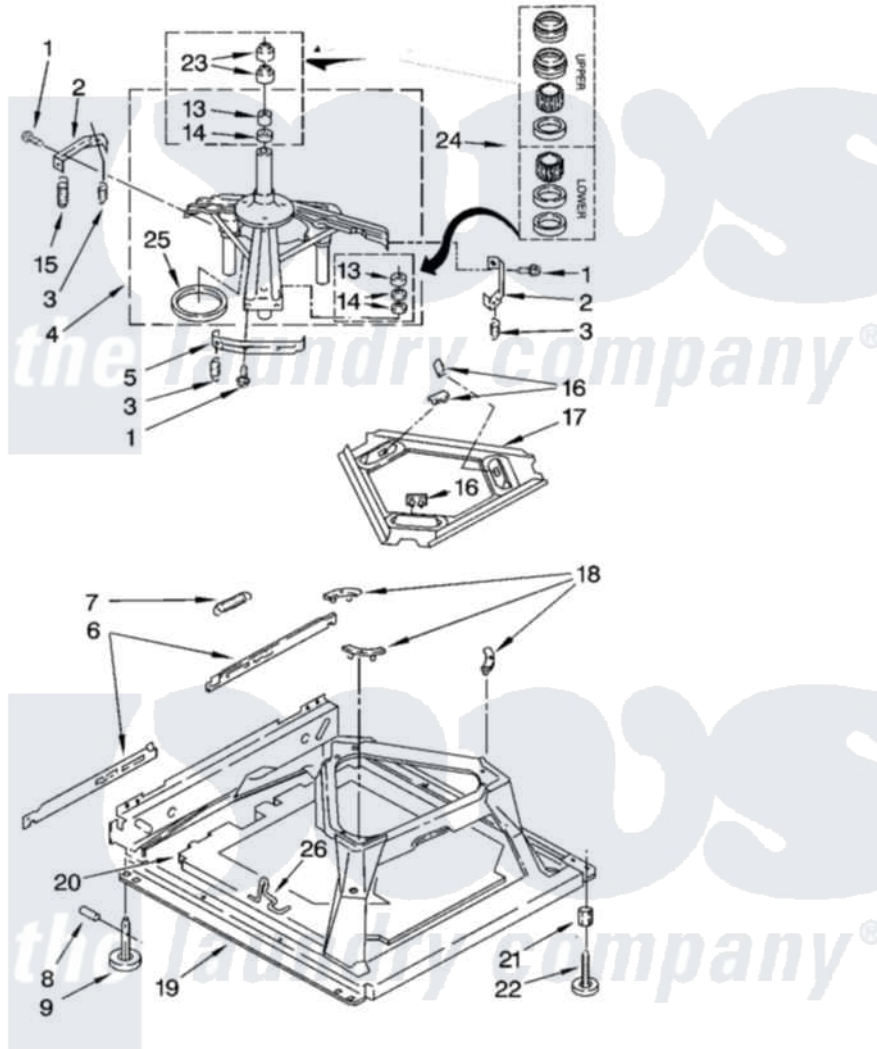

Whirlpool LSN3000PW1 05 - MACHINE BASE PARTS

MACHINE BASE PARTS

For Models: LSN3000PW1, LSN3000PG1
(White/Grey) (Biscuit/Gold)

8

8180561

Whirlpool Residential Whirlpool LSN3000PW1 Washer Parts Parts Diagram 05 - MACHINE BASE PARTS

[Click on the part number to view part](#)

Item	Original Part Number	Replaced By	Status	Part Description
1	3400076			Screw, Bracket Mounting
2	64067			Bracket, Spring Outer
3	63907			Spring, Suspension
4	3362087	280184		Support
5	64065			Bracket, Spring Outer
6	63466			Link, Leveling Mechanism
7	62597	8316845		Spring
8	62837			Pin, Knurled
9	62596	285244		Feet-Leveling
13	3347047	8546455		Bearing, Centerpost
14	357409	359449		Seal, Agitator Shaft
15	8318050	285901		Spring
16	62568	285219		Pad
17	3946509			Plate, Suspension
18	3363660	285744		Pad
19	3946512	285771		Base

20	8544816		Absorber, Sound
21	3359452		Nut, Lock
22	389102	W10001130	Foot, Leveling
23	356934	8577376	Seal, Centerpost
24	285203		Centerpost Bearing Kit
25	63134		Ring, Sound Deadening
26	63806	W10145155	Retainer, Suspension Spring