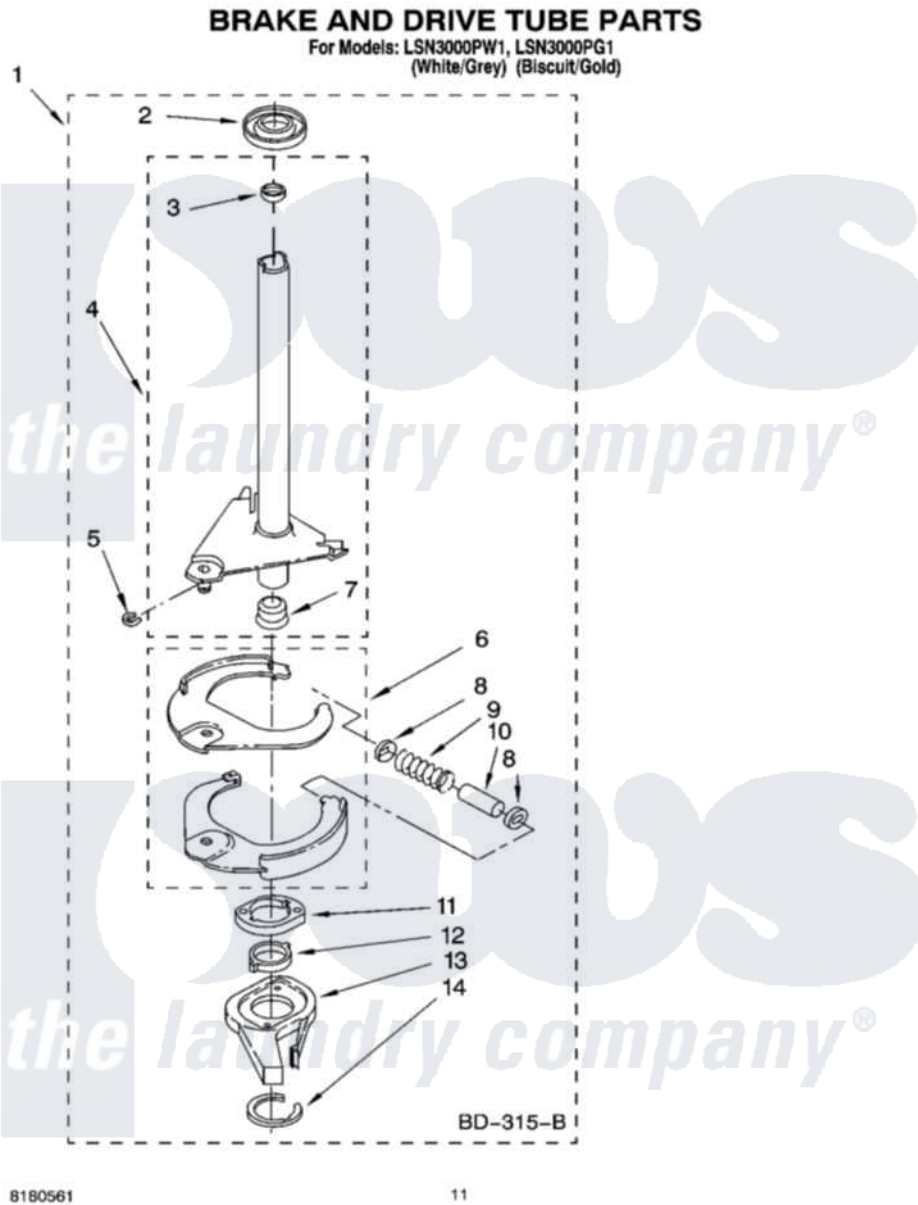

Whirlpool LSN3000PW1 07 - BRAKE AND DRIVE TUBE PARTS

8180561

11

Whirlpool Residential Whirlpool LSN3000PW1 Washer Parts Parts Diagram 07 - BRAKE AND DRIVE TUBE PARTS
Click on the part number to view part

Item	Original Part Number	Replaced By	Status	Part Description
1	388952	285792		Basketdrive
2	62658			Ring, Thrust
3	356427			Seal, Spin Pinion
4	64027	64208		Tube-Spin
5	64035	W10083190		Ring, Retaining
6	64232	285438		Shoe-Brake
7	62703	8546462		"T" Bearing, Spin Tube
8	3353956	285658		Sleeve
9	387806		Not Available	Spring, Brake
10	3355360	285658		Sleeve
11	661516	8546461		Cam, Brake Release
12	63022			Sleeve, Cam
13	64194	285790		Lining
14	90368	W10083200		Ring, Retaining
"	N/A		Not Available	FOLLOWING PARTS NOT ILLUSTRATED
"	285208			Lubricant